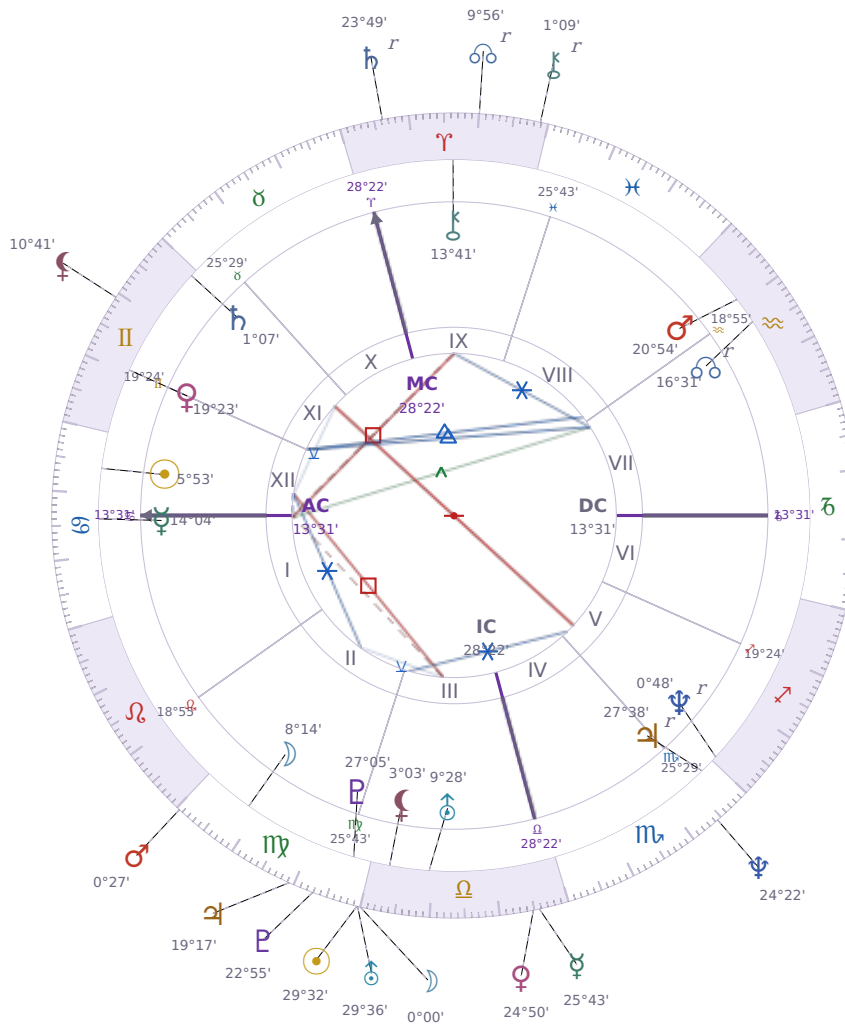

DAILY HOROSCOPE

Elon Reeve Musk

Businessman, entrepreneur, and political figure (born 1971)

♋ Cancer June 28, 1971 07:30 Pretoria

Sunday, 22 September 1968

TRANSITS FOR TODAY

☉ Sun	in ♏ Virgo	29°32'00"
☾ Moon	in ♏ Libra	0°00'08"
☿ Mercury	in ♏ Libra	25°43'34"
♀ Venus	in ♏ Libra	24°50'55"
♂ Mars	in ♏ Virgo	0°27'15"
♃ Jupiter	in ♏ Virgo	19°17'57"
♄ Saturn	in ♈ Aries Rx	23°49'14"

♅ Uranus	in ♍ Virgo	29°36'38"
♆ Neptune	in ♏ Scorpio	24°22'23"
♇ Pluto	in ♍ Virgo	22°55'43"
♁ Chiron	in ♈ Aries Rx	1°09'05"
♁ NNode	in ♈ Aries Rx	9°56'05"
♁ Lilith	in ♊ Gemini	10°41'26"

NATAL PLANETS

☉ Sun	in ♋ Cancer	5°53'26"	XII
☾ Moon	in ♍ Virgo	8°14'52"	II
☿ Mercury	in ♋ Cancer	14°04'03"	I
♀ Venus	in ♊ Gemini	19°23'48"	XI
♂ Mars	in ♒ Aquarius	20°54'21"	VIII
♃ Jupiter	in ♏ Scorpio	27°38'52"	V Rx
♄ Saturn	in ♊ Gemini	1°07'22"	XI
♅ Uranus	in ♎ Libra	9°28'55"	III
♆ Neptune	in ♐ Sagittarius	0°48'48"	V Rx
♇ Pluto	in ♍ Virgo	27°05'36"	III
♁ Chiron	in ♈ Aries	13°41'50"	IX
♁ North Node	in ♒ Aquarius	16°31'23"	VII Rx
♁ Lilith	in ♎ Libra	3°03'14"	III

KEY DATE

♂ Mars enters ♍ Virgo

Mars in *Virgo* pushes you to focus your energy on **details and efficiency** rather than big dramatic moves, so you'll likely find yourself fixing things, organizing workspaces, or solving small problems that pile up. At work and in relationships, this transit brings a **critical eye** — people become more direct about what isn't working and more willing to **do the unglamorous tasks** that actually get results. When *Mars* lands here, impatience with sloppy work or vague plans shows up quickly, so **clear systems and practical action** tend to win over charm or wishful thinking.