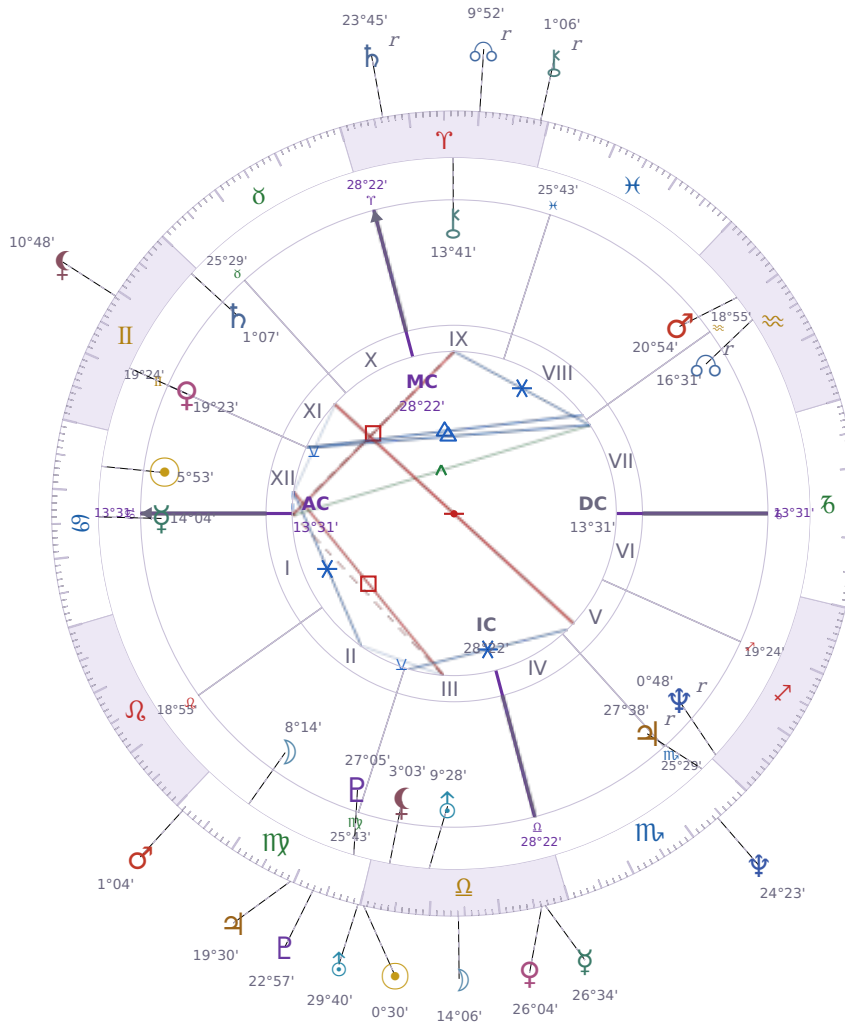

DAILY HOROSCOPE

Elon Reeve Musk

Businessman, entrepreneur, and political figure (born 1971)

♋ Cancer June 28, 1971 07:30 Pretoria

Monday, 23 September 1968

TRANSITS FOR TODAY

☉ Sun	in ♎ Libra	0°30'46"
☾ Moon	in ♎ Libra	14°06'40"
☿ Mercury	in ♎ Libra	26°34'53"
♀ Venus	in ♎ Libra	26°04'34"
♂ Mars	in ♍ Virgo	1°04'56"
♃ Jupiter	in ♍ Virgo	19°30'51"
♄ Saturn	in ♈ Aries Rx	23°45'06"

♅ Uranus	in ♍ Virgo	29°40'25"
♆ Neptune	in ♏ Scorpio	24°23'51"
♇ Pluto	in ♍ Virgo	22°57'54"
♁ Chiron	in ♈ Aries Rx	1°06'22"
♁ NNode	in ♈ Aries Rx	9°52'54"
♁ Lilith	in ♊ Gemini	10°48'08"

NATAL PLANETS

☉ Sun	in ♋ Cancer	5°53'26"	XII
☾ Moon	in ♍ Virgo	8°14'52"	II
☿ Mercury	in ♋ Cancer	14°04'03"	I
♀ Venus	in ♊ Gemini	19°23'48"	XI
♂ Mars	in ♒ Aquarius	20°54'21"	VIII
♃ Jupiter	in ♏ Scorpio	27°38'52"	V Rx
♄ Saturn	in ♊ Gemini	1°07'22"	XI
♅ Uranus	in ♎ Libra	9°28'55"	III
♆ Neptune	in ♐ Sagittarius	0°48'48"	V Rx
♇ Pluto	in ♍ Virgo	27°05'36"	III
♁ Chiron	in ♈ Aries	13°41'50"	IX
♁ North Node	in ♒ Aquarius	16°31'23"	VII Rx
♁ Lilith	in ♎ Libra	3°03'14"	III

KEY DATE

☉ Sun enters ♎ Libra

Sun in *Libra* brings a shift toward **balance and fairness** in how you handle everyday decisions, and people often find themselves **weighing options more carefully** before committing to anything. At work and in relationships, you'll likely notice a stronger pull to **listen to others' viewpoints** and smooth over tension, even when you'd normally push your own agenda. This transit tends to make **partnerships and teamwork** feel more natural and rewarding than solo efforts, so group projects and one-on-one conversations typically go smoother during the next month.