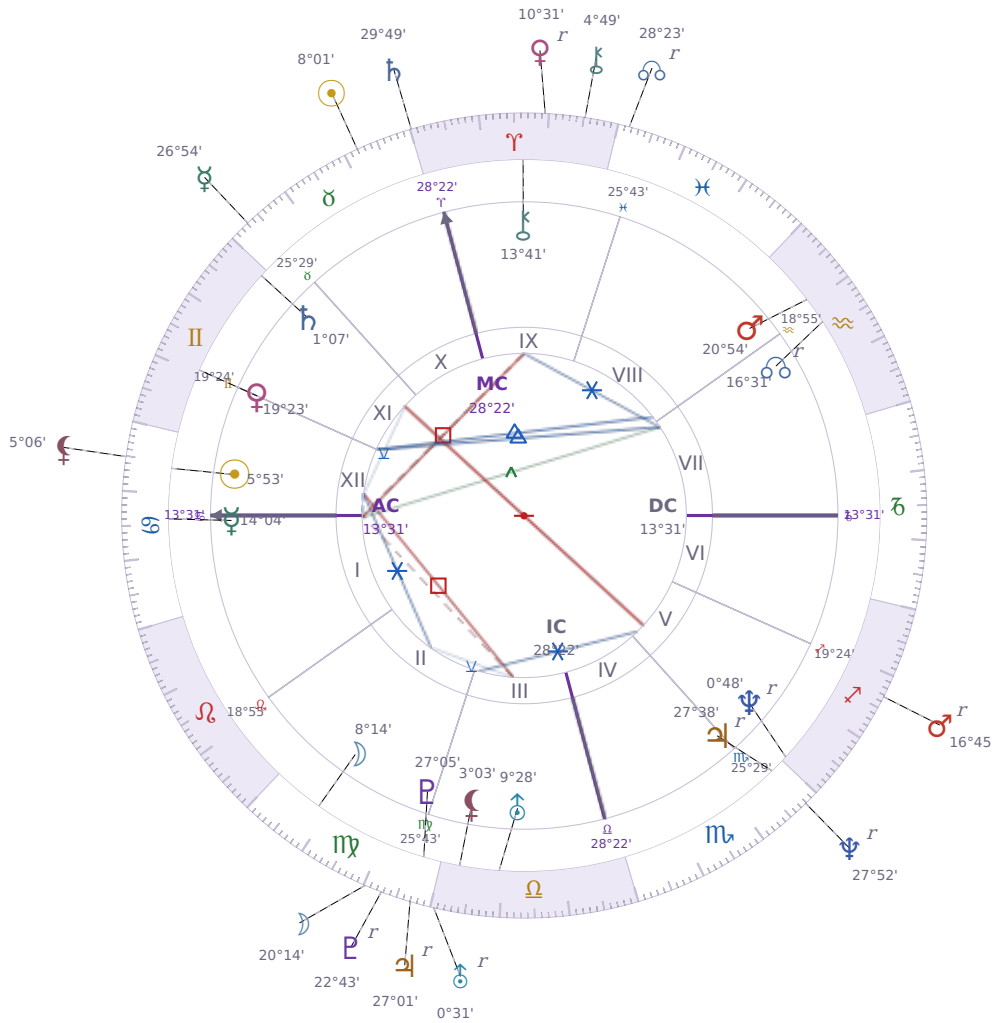

DAILY HOROSCOPE

Elon Reeve Musk

Businessman, entrepreneur, and political figure (born 1971)

♋ Cancer June 28, 1971 07:30 Pretoria

Monday, 28 April 1969

TRANSITS FOR TODAY

☉ Sun	in ♉ Taurus	8°01'01"
☾ Moon	in ♍ Virgo	20°14'25"
☿ Mercury	in ♉ Taurus	26°54'36"
♀ Venus	in ♈ Aries Rx	10°31'41"
♂ Mars	in ♏ Sagittarius Rx	16°45'12"
♃ Jupiter	in ♍ Virgo Rx	27°01'41"
♄ Saturn	in ♈ Aries	29°49'09"

♅ Uranus	in ♎ Libra Rx	0°31'40"
♆ Neptune	in ♏ Scorpio Rx	27°52'17"
♇ Pluto	in ♍ Virgo Rx	22°43'20"
♁ Chiron	in ♈ Aries	4°49'05"
♁ NNode	in ♓ Pisces Rx	28°23'29"
♁ Lilith	in ♋ Cancer	5°06'09"

NATAL PLANETS