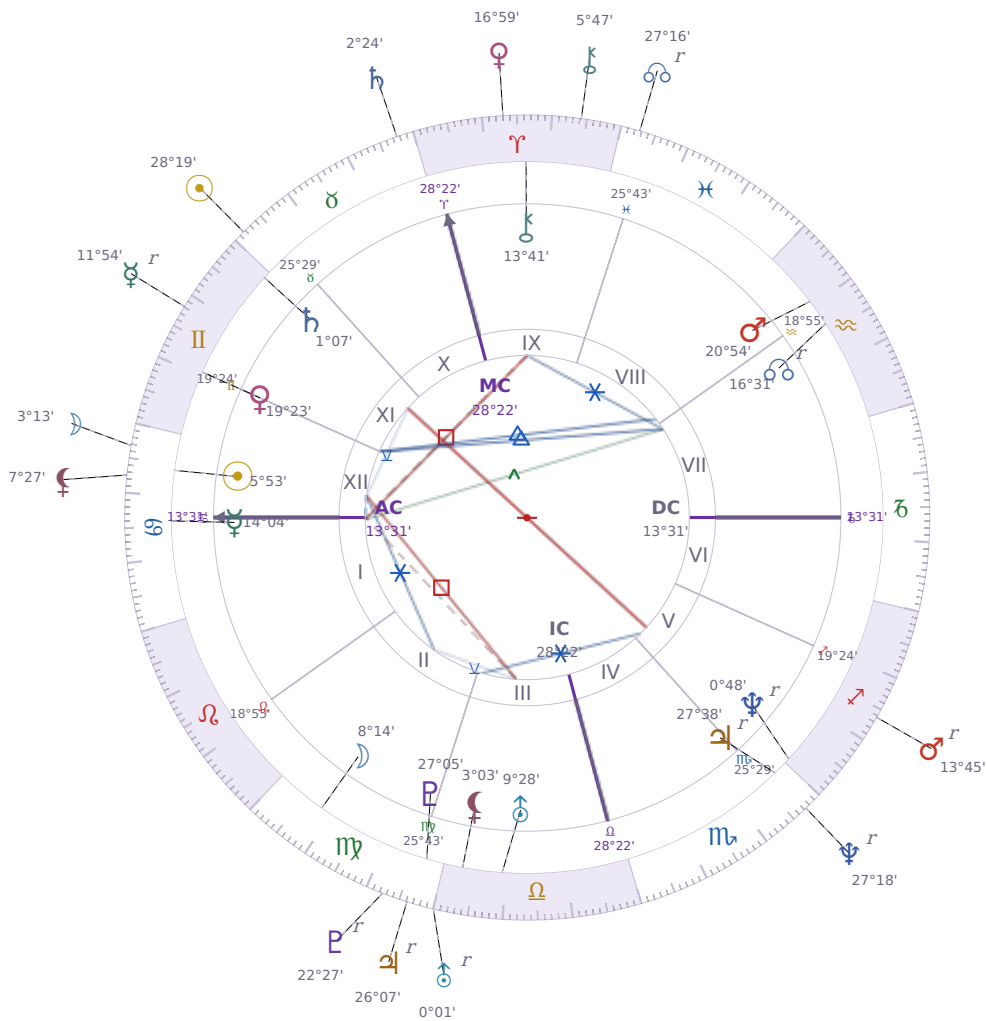

DAILY HOROSCOPE

Elon Reeve Musk

Businessman, entrepreneur, and political figure (born 1971)

♋ Cancer June 28, 1971 07:30 Pretoria

Monday, 19 May 1969

TRANSITS FOR TODAY

☉ Sun	in ♉ Taurus	28°19'21"
☾ Moon	in ♋ Cancer	3°13'12"
☿ Mercury	in ♊ Gemini Rx	11°54'07"
♀ Venus	in ♈ Aries	16°59'27"
♂ Mars	in ♐ Sagittarius Rx	13°45'22"
♃ Jupiter	in ♍ Virgo Rx	26°07'33"
♄ Saturn	in ♉ Taurus	2°24'38"

♅ Uranus	in ♎ Libra Rx	0°01'16"
♆ Neptune	in ♏ Scorpio Rx	27°18'58"
♇ Pluto	in ♍ Virgo Rx	22°27'39"
♁ Chiron	in ♈ Aries	5°47'16"
♊ NNode	in ♓ Pisces Rx	27°16'46"
♁ Lilith	in ♋ Cancer	7°27'20"

NATAL PLANETS