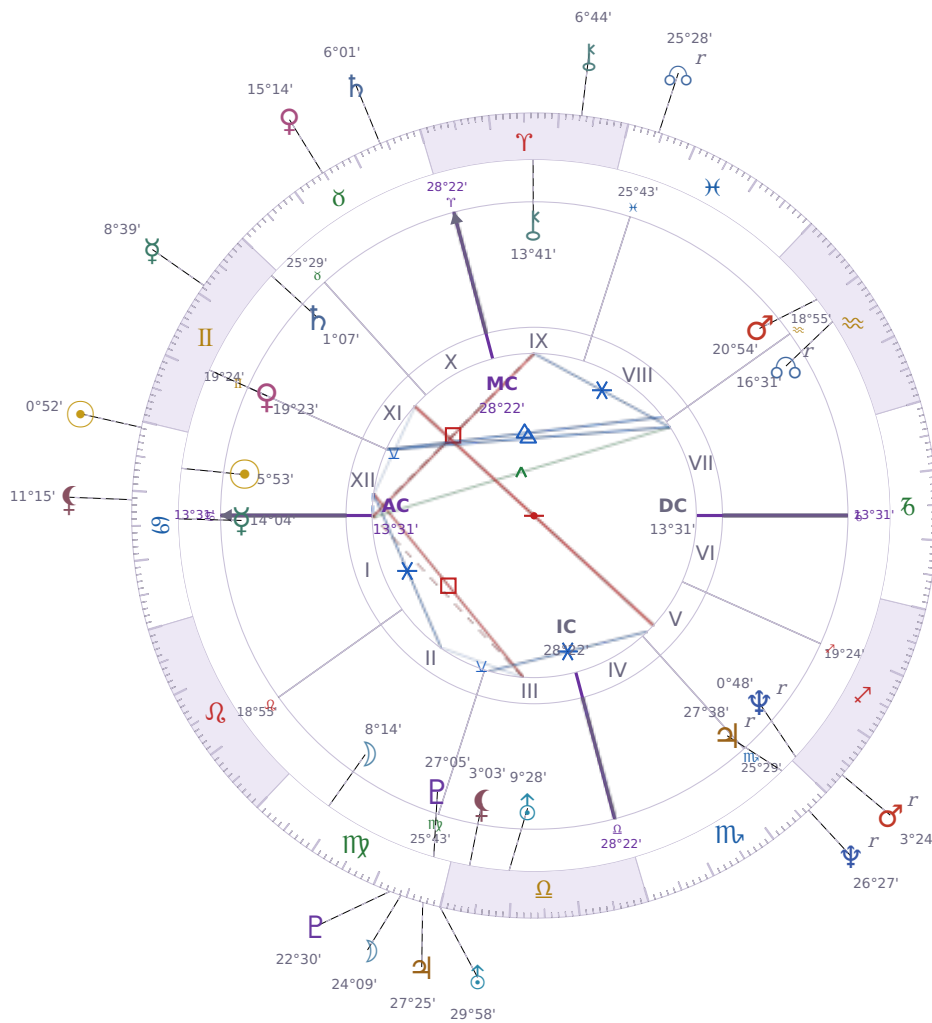

DAILY HOROSCOPE

Elon Reeve Musk

Businessman, entrepreneur, and political figure (born 1971)

♋ Cancer June 28, 1971 07:30 Pretoria

Sunday, 22 June 1969

TRANSITS FOR TODAY

☉ Sun	in ♋ Cancer	0°52'40"
☾ Moon	in ♍ Virgo	24°09'58"
☿ Mercury	in ♊ Gemini	8°39'31"
♀ Venus	in ♉ Taurus	15°14'43"
♂ Mars	in ♐ Sagittarius Rx	3°24'06"
♃ Jupiter	in ♍ Virgo	27°25'24"
♄ Saturn	in ♉ Taurus	6°01'58"

♅ Uranus	in ♍ Virgo	29°58'20"
♆ Neptune	in ♏ Scorpio Rx	26°27'54"
♇ Pluto	in ♍ Virgo	22°30'46"
♁ Chiron	in ♈ Aries	6°44'54"
♁ NNode	in ♓ Pisces Rx	25°28'47"
♁ Lilith	in ♋ Cancer	11°15'50"

NATAL PLANETS

☉ Sun	in ♋ Cancer	5°53'26"	XII
☾ Moon	in ♍ Virgo	8°14'52"	II
☿ Mercury	in ♋ Cancer	14°04'03"	I
♀ Venus	in ♊ Gemini	19°23'48"	XI
♂ Mars	in ♒ Aquarius	20°54'21"	VIII
♃ Jupiter	in ♏ Scorpio	27°38'52"	V Rx
♄ Saturn	in ♊ Gemini	1°07'22"	XI
♅ Uranus	in ♎ Libra	9°28'55"	III
♆ Neptune	in ♐ Sagittarius	0°48'48"	V Rx
♇ Pluto	in ♍ Virgo	27°05'36"	III
♁ Chiron	in ♈ Aries	13°41'50"	IX
♁ North Node	in ♒ Aquarius	16°31'23"	VII Rx
♁ Lilith	in ♎ Libra	3°03'14"	III