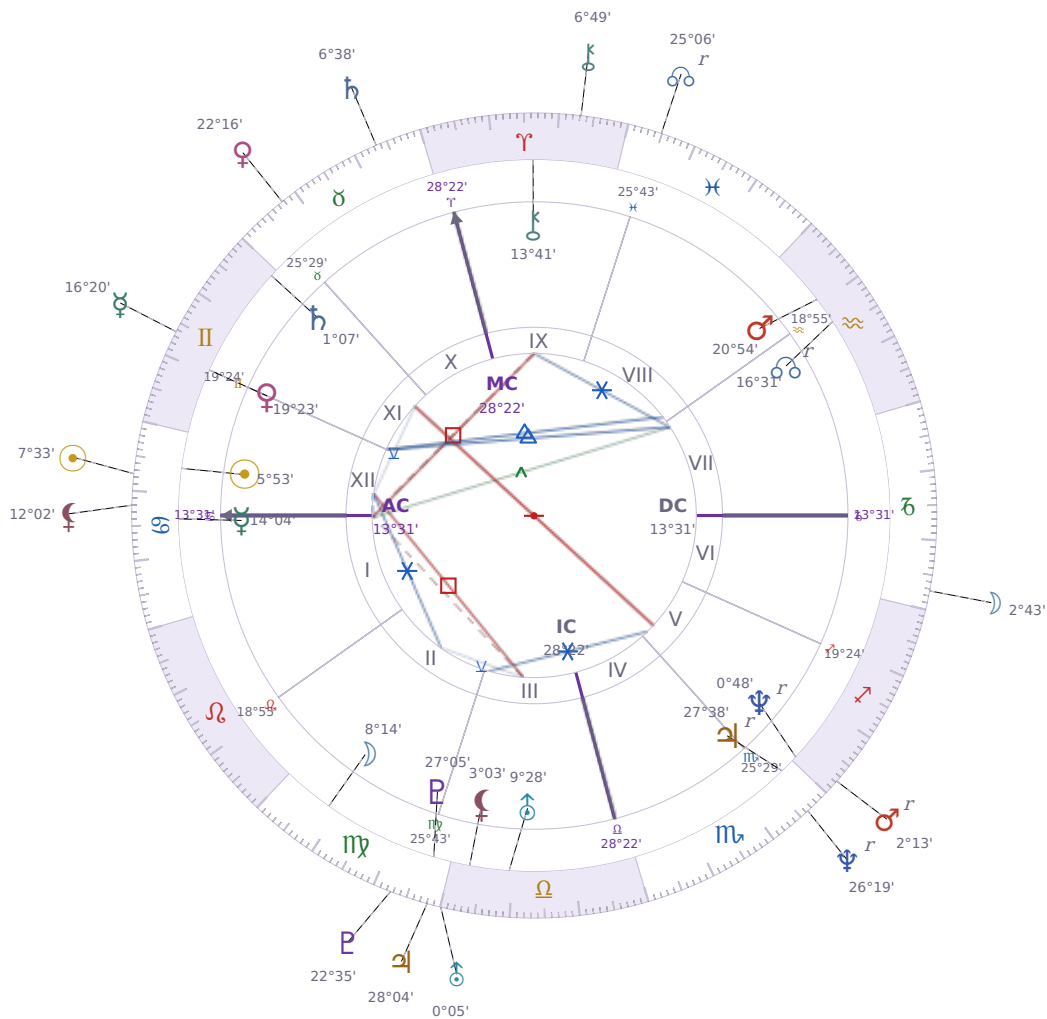

DAILY HOROSCOPE

Elon Reeve Musk

Businessman, entrepreneur, and political figure (born 1971)

♋ Cancer June 28, 1971 07:30 Pretoria

Sunday, 29 June 1969

TRANSITS FOR TODAY

☉ Sun	in ♋ Cancer	7°33'09"
☾ Moon	in ♑ Capricorn	2°43'16"
☿ Mercury	in ♊ Gemini	16°20'27"
♀ Venus	in ♉ Taurus	22°16'58"
♂ Mars	in ♐ Sagittarius Rx	2°13'48"
♃ Jupiter	in ♍ Virgo	28°04'43"
♄ Saturn	in ♉ Taurus	6°38'23"

♅ Uranus	in ♎ Libra	0°05'17"
♆ Neptune	in ♏ Scorpio Rx	26°19'31"
♇ Pluto	in ♍ Virgo	22°35'56"
♁ Chiron	in ♈ Aries	6°49'56"
♊ NNode	in ♓ Pisces Rx	25°06'33"
♁ Lilith	in ♋ Cancer	12°02'52"

## NATAL PLANETS

☉ Sun	in ♋ Cancer	5°53'26"	XII
☾ Moon	in ♍ Virgo	8°14'52"	II
☿ Mercury	in ♋ Cancer	14°04'03"	I
♀ Venus	in ♊ Gemini	19°23'48"	XI
♂ Mars	in ♒ Aquarius	20°54'21"	VIII
♃ Jupiter	in ♏ Scorpio	27°38'52"	V Rx
♄ Saturn	in ♊ Gemini	1°07'22"	XI
♅ Uranus	in ♎ Libra	9°28'55"	III
♆ Neptune	in ♐ Sagittarius	0°48'48"	V Rx
♇ Pluto	in ♍ Virgo	27°05'36"	III
♁ Chiron	in ♈ Aries	13°41'50"	IX
♊ North Node	in ♒ Aquarius	16°31'23"	VII Rx
♁ Lilith	in ♎ Libra	3°03'14"	III

## KEY TRANSIT FACTORS