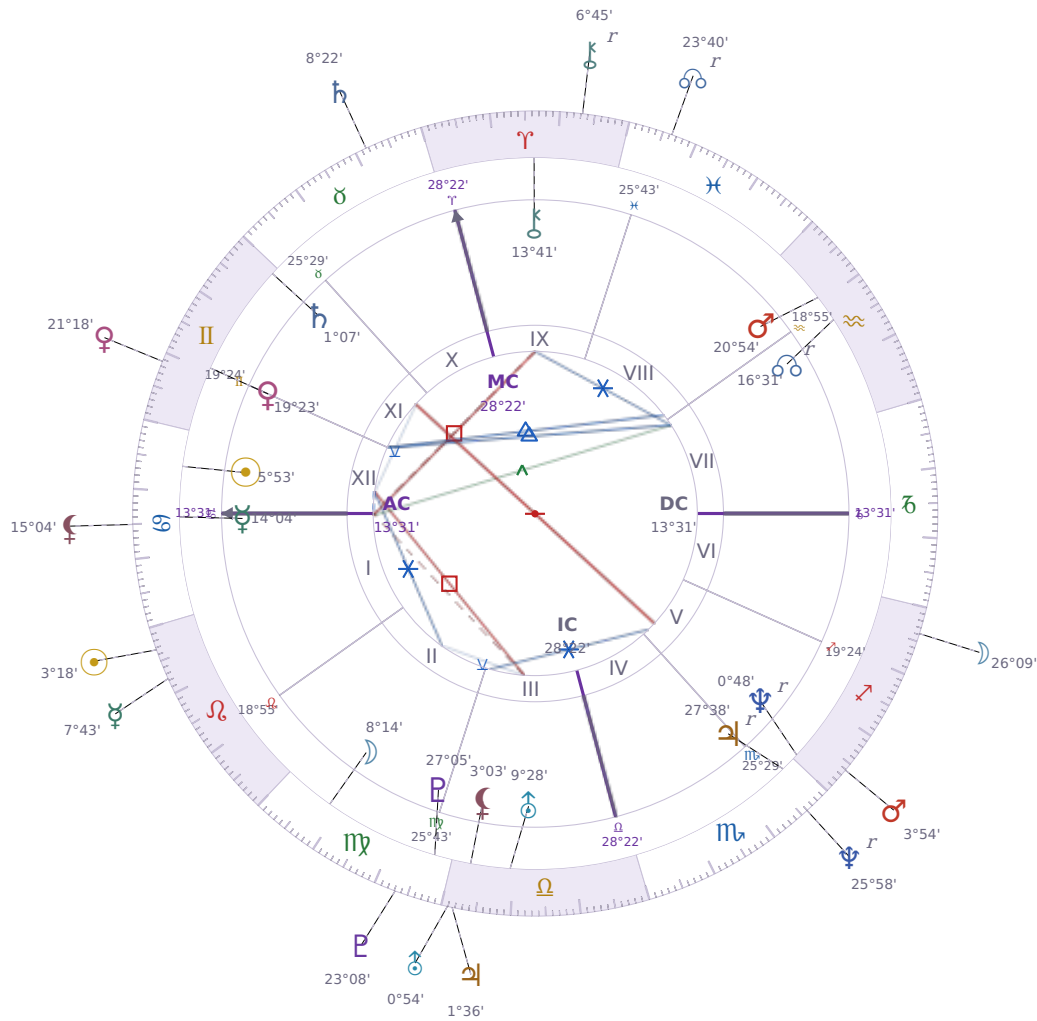

DAILY HOROSCOPE

Elon Reeve Musk

Businessman, entrepreneur, and political figure (born 1971)

♋ Cancer June 28, 1971 07:30 Pretoria

Saturday, 26 July 1969

TRANSITS FOR TODAY

☉ Sun	in ♌ Leo	3°18'39"
☾ Moon	in ♏ Sagittarius	26°09'14"
☿ Mercury	in ♌ Leo	7°43'38"
♀ Venus	in ♊ Gemini	21°18'18"
♂ Mars	in ♏ Sagittarius	3°54'39"
♃ Jupiter	in ♎ Libra	1°36'02"
♄ Saturn	in ♉ Taurus	8°22'20"

♅ Uranus	in ♎ Libra	0°54'26"
♆ Neptune	in ♏ Scorpio Rx	25°58'44"
♇ Pluto	in ♍ Virgo	23°08'56"
♁ Chiron	in ♈ Aries Rx	6°45'38"
♁ NNode	in ♓ Pisces Rx	23°40'47"
♁ Lilith	in ♋ Cancer	15°04'12"

NATAL PLANETS

Saturday · ♄ Saturn

Colors: Violet

Stone: Obsidian

Number: 8