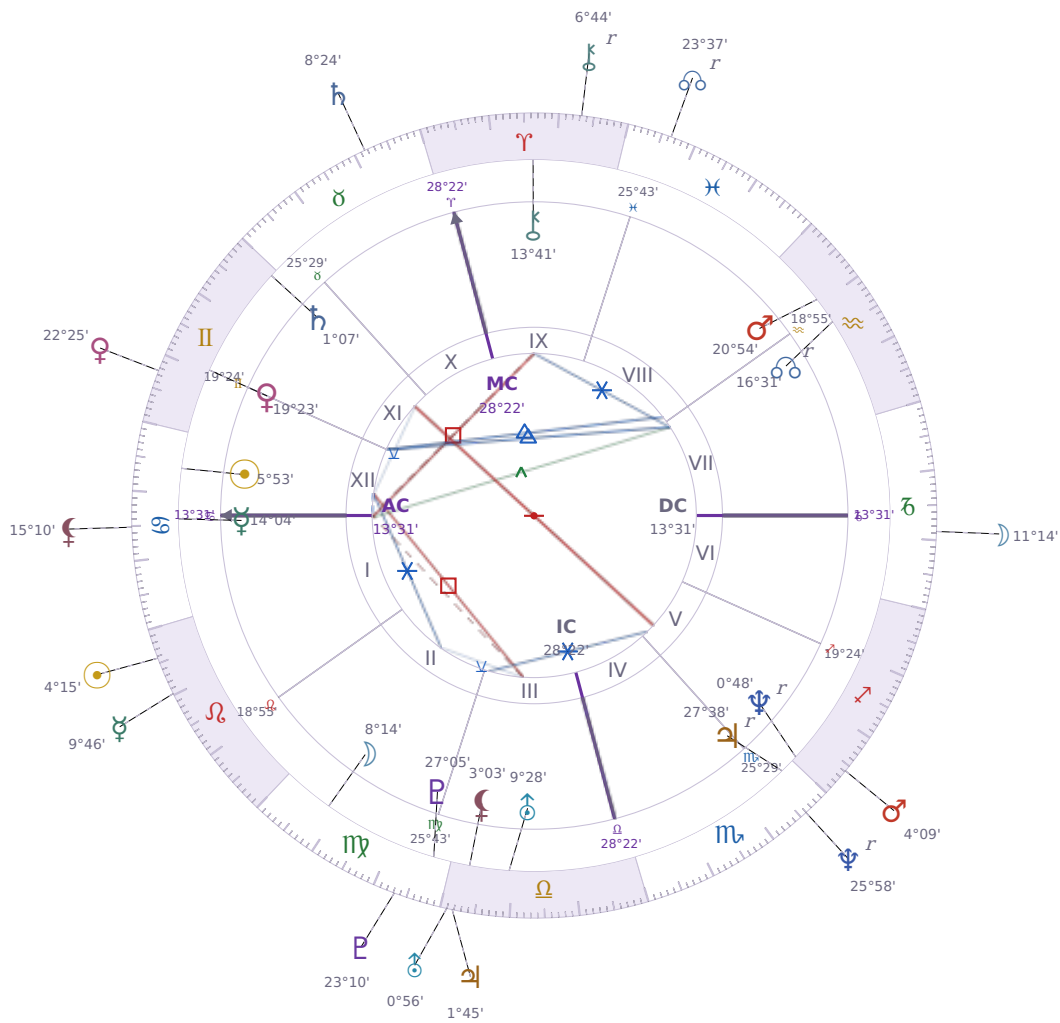

DAILY HOROSCOPE

Elon Reeve Musk

Businessman, entrepreneur, and political figure (born 1971)

♋ Cancer June 28, 1971 07:30 Pretoria

Sunday, 27 July 1969

TRANSITS FOR TODAY

☉ Sun	in ♌ Leo	4°15'58"
☾ Moon	in ♑ Capricorn	11°14'34"
☿ Mercury	in ♌ Leo	9°46'08"
♀ Venus	in ♊ Gemini	22°25'19"
♂ Mars	in ♐ Sagittarius	4°09'01"
♃ Jupiter	in ♎ Libra	1°45'26"
♄ Saturn	in ♉ Taurus	8°24'56"

♅ Uranus	in ♎ Libra	0°56'53"
♆ Neptune	in ♏ Scorpio Rx	25°58'22"
♇ Pluto	in ♍ Virgo	23°10'31"
♁ Chiron	in ♈ Aries Rx	6°44'45"
♊ NNode	in ♓ Pisces Rx	23°37'36"
♁ Lilith	in ♋ Cancer	15°10'55"

NATAL PLANETS

☉ Sun	in ♋ Cancer	5°53'26"	XII
☾ Moon	in ♍ Virgo	8°14'52"	II
☿ Mercury	in ♋ Cancer	14°04'03"	I
♀ Venus	in ♊ Gemini	19°23'48"	XI
♂ Mars	in ♒ Aquarius	20°54'21"	VIII
♃ Jupiter	in ♏ Scorpio	27°38'52"	V Rx
♄ Saturn	in ♊ Gemini	1°07'22"	XI
♅ Uranus	in ♎ Libra	9°28'55"	III
♆ Neptune	in ♐ Sagittarius	0°48'48"	V Rx
♇ Pluto	in ♍ Virgo	27°05'36"	III
♁ Chiron	in ♈ Aries	13°41'50"	IX
♊ North Node	in ♒ Aquarius	16°31'23"	VII Rx
♁ Lilith	in ♎ Libra	3°03'14"	III