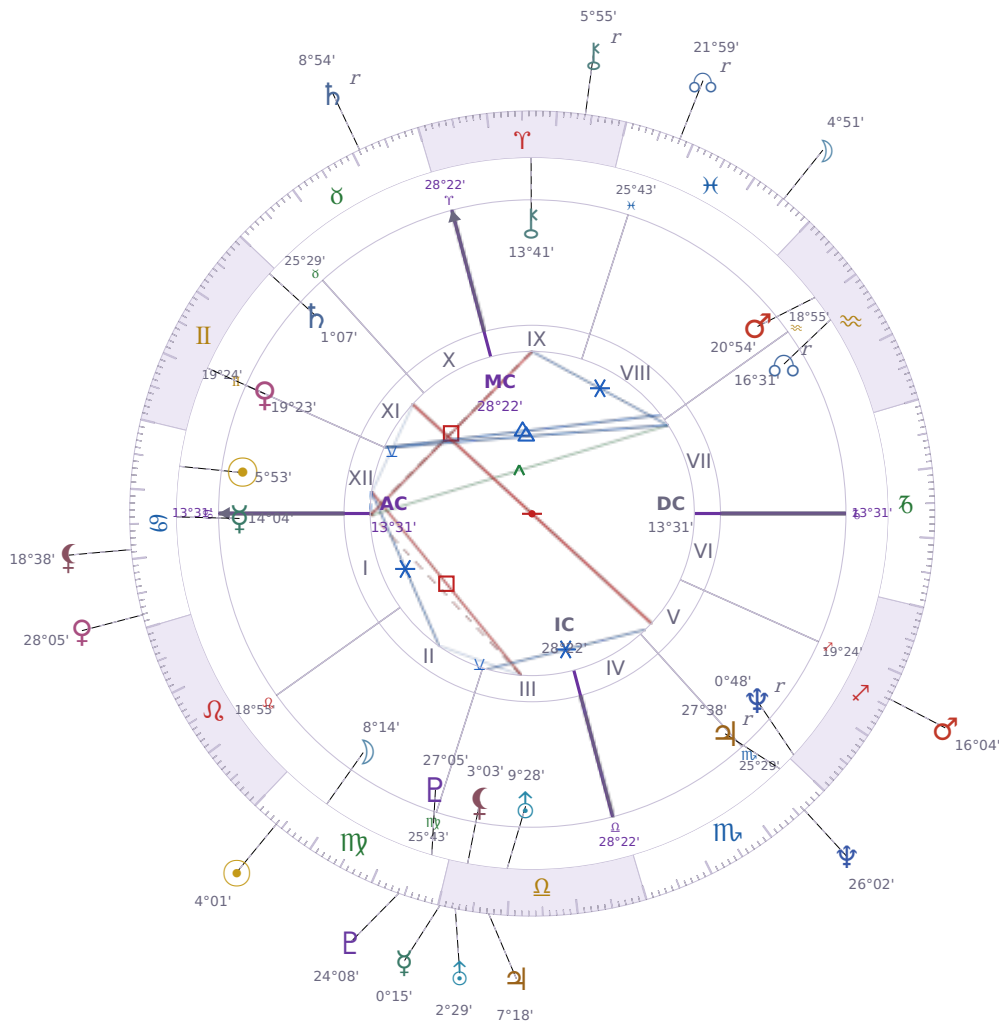

DAILY HOROSCOPE

Elon Reeve Musk

Businessman, entrepreneur, and political figure (born 1971)

♋ Cancer June 28, 1971 07:30 Pretoria

Wednesday, 27 August 1969

TRANSITS FOR TODAY

☉ Sun	in ♍ Virgo	4°01'48"
☾ Moon	in ♓ Pisces	4°51'48"
☿ Mercury	in ♎ Libra	0°15'39"
♀ Venus	in ♋ Cancer	28°05'36"
♂ Mars	in ♐ Sagittarius	16°05'00"
♃ Jupiter	in ♎ Libra	7°18'06"
♄ Saturn	in ♉ Taurus Rx	8°54'50"

♅ Uranus	in ♎ Libra	2°29'48"
♆ Neptune	in ♏ Scorpio	26°02'46"
♇ Pluto	in ♍ Virgo	24°08'51"
♁ Chiron	in ♈ Aries Rx	5°55'21"
♊ NNode	in ♓ Pisces Rx	21°59'07"
♁ Lilith	in ♋ Cancer	18°38'58"

NATAL PLANETS

☉ Sun	in ♋ Cancer	5°53'26"	XII
☾ Moon	in ♍ Virgo	8°14'52"	II
☿ Mercury	in ♋ Cancer	14°04'03"	I
♀ Venus	in ♊ Gemini	19°23'48"	XI
♂ Mars	in ♒ Aquarius	20°54'21"	VIII
♃ Jupiter	in ♏ Scorpio	27°38'52"	V Rx
♄ Saturn	in ♊ Gemini	1°07'22"	XI
♅ Uranus	in ♎ Libra	9°28'55"	III
♆ Neptune	in ♐ Sagittarius	0°48'48"	V Rx
♇ Pluto	in ♍ Virgo	27°05'36"	III
♁ Chiron	in ♈ Aries	13°41'50"	IX
♊ North Node	in ♒ Aquarius	16°31'23"	VII Rx
♁ Lilith	in ♎ Libra	3°03'14"	III

KEY DATE

☿ Mercury enters ♎ Libra

Mercury in *Libra* brings a shift toward **weighing both sides** before you speak or decide, making conversations feel more balanced but sometimes slower. At work and in relationships, you'll notice people becoming more **concerned with fairness** and wanting input from others before moving forward. This transit typically makes **negotiation and compromise** easier, though the constant balancing can occasionally leave decisions stuck in the middle instead of resolved.