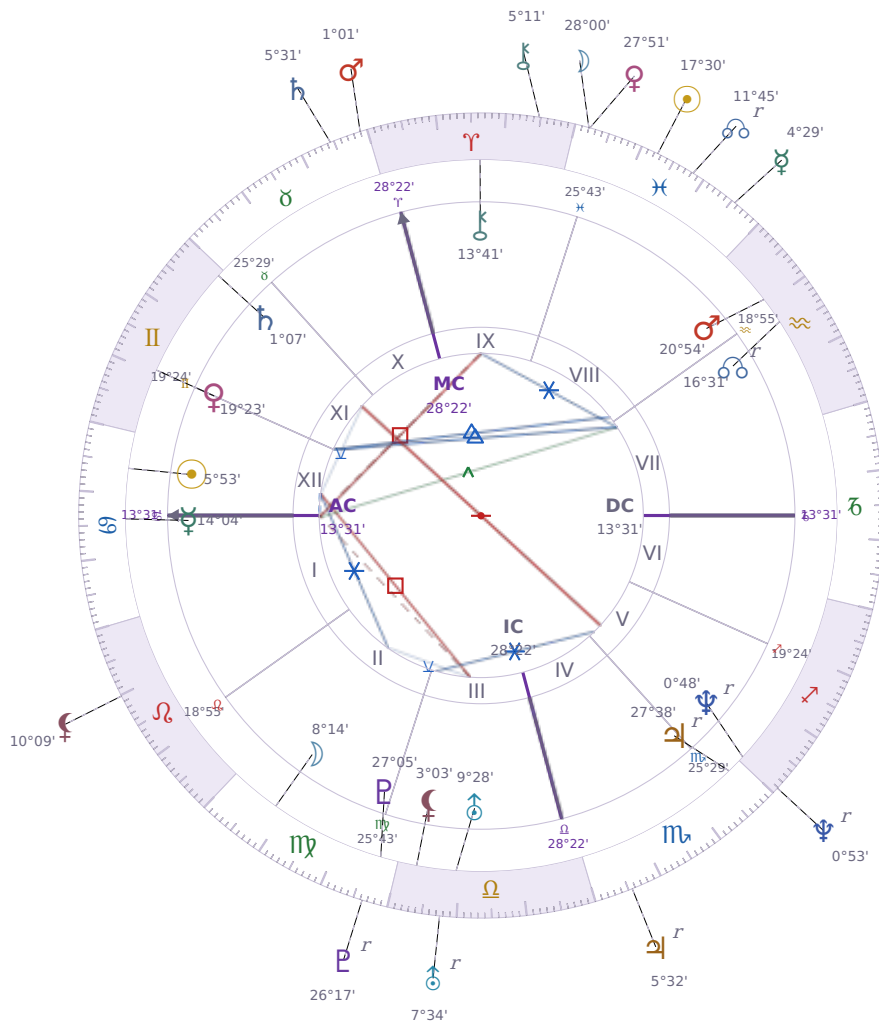

DAILY HOROSCOPE

Elon Reeve Musk

Businessman, entrepreneur, and political figure (born 1971)

♋ Cancer June 28, 1971 07:30 Pretoria

Sunday, 8 March 1970

TRANSITS FOR TODAY

☉ Sun	in ♋ Pisces	17°30'13"
☾ Moon	in ♋ Pisces	28°00'17"
☿ Mercury	in ♋ Pisces	4°29'11"
♀ Venus	in ♋ Pisces	27°51'02"
♂ Mars	in ♉ Taurus	1°01'49"
♃ Jupiter	in ♏ Scorpio Rx	5°32'25"
♄ Saturn	in ♉ Taurus	5°31'30"

♅ Uranus	in ♎ Libra Rx	7°34'26"
♆ Neptune	in ♐ Sagittarius Rx	0°53'01"
♇ Pluto	in ♍ Virgo Rx	26°17'39"
♁ Chiron	in ♈ Aries	5°11'49"
♊ NNode	in ♓ Pisces Rx	11°45'57"
♁ Lilith	in ♌ Leo	10°09'42"

## NATAL PLANETS

☉ Sun	in ♋ Cancer	5°53'26"	XII
☾ Moon	in ♍ Virgo	8°14'52"	II
☿ Mercury	in ♋ Cancer	14°04'03"	I
♀ Venus	in ♊ Gemini	19°23'48"	XI
♂ Mars	in ♒ Aquarius	20°54'21"	VIII
♃ Jupiter	in ♏ Scorpio	27°38'52"	V Rx
♄ Saturn	in ♊ Gemini	1°07'22"	XI
♅ Uranus	in ♎ Libra	9°28'55"	III
♆ Neptune	in ♐ Sagittarius	0°48'48"	V Rx
♇ Pluto	in ♍ Virgo	27°05'36"	III
♁ Chiron	in ♈ Aries	13°41'50"	IX
♊ North Node	in ♒ Aquarius	16°31'23"	VII Rx
♁ Lilith	in ♎ Libra	3°03'14"	III

## KEY TRANSIT FACTORS