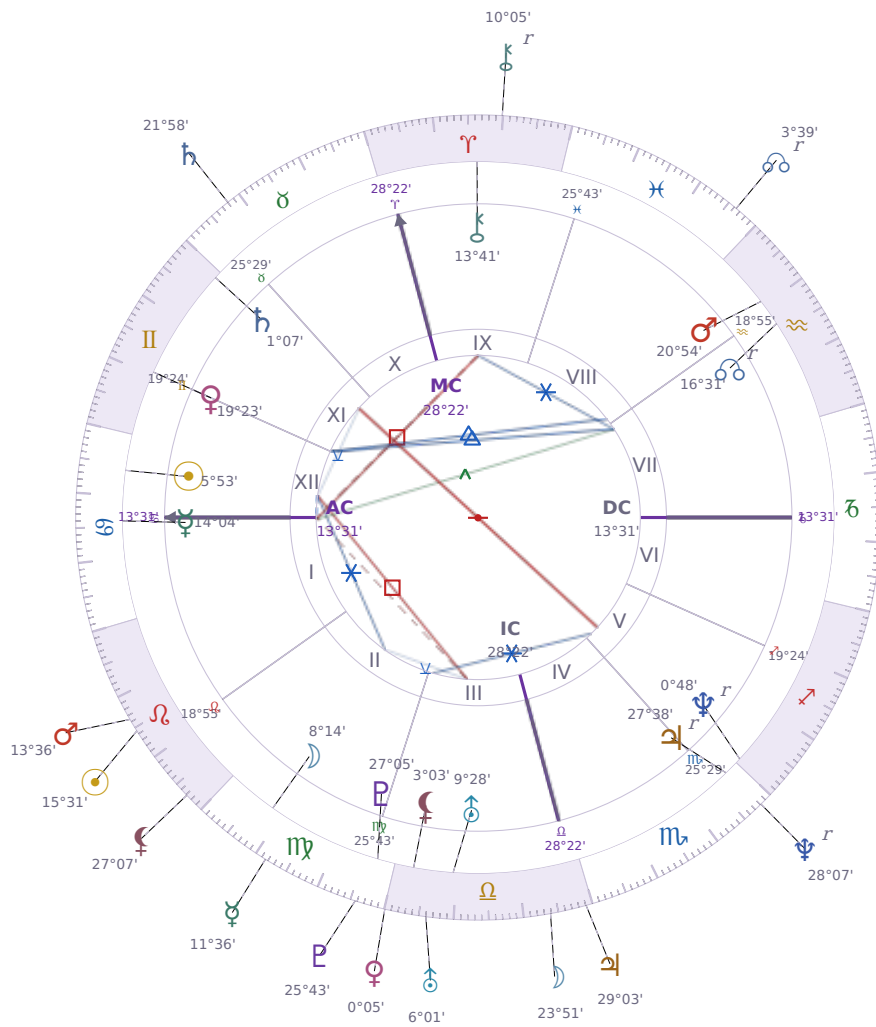

DAILY HOROSCOPE

Elon Reeve Musk

Businessman, entrepreneur, and political figure (born 1971)

♋ Cancer June 28, 1971 07:30 Pretoria

Saturday, 8 August 1970

TRANSITS FOR TODAY

☉ Sun	in ♌ Leo	15°31'24"
☾ Moon	in ♎ Libra	23°51'31"
☿ Mercury	in ♍ Virgo	11°36'06"
♀ Venus	in ♎ Libra	0°05'25"
♂ Mars	in ♌ Leo	13°36'53"
♃ Jupiter	in ♎ Libra	29°03'22"
♄ Saturn	in ♉ Taurus	21°58'31"

♅ Uranus	in ♎ Libra	6°01'43"
♆ Neptune	in ♏ Scorpio Rx	28°07'19"
♇ Pluto	in ♍ Virgo	25°43'15"
♁ Chiron	in ♈ Aries Rx	10°05'12"
♊ NNode	in ♓ Pisces Rx	3°39'52"
♁ Lilith	in ♌ Leo	27°07'48"

NATAL PLANETS

☉ Sun	in ♋ Cancer	5°53'26"	XII
☾ Moon	in ♍ Virgo	8°14'52"	II
☿ Mercury	in ♋ Cancer	14°04'03"	I
♀ Venus	in ♊ Gemini	19°23'48"	XI
♂ Mars	in ♒ Aquarius	20°54'21"	VIII
♃ Jupiter	in ♏ Scorpio	27°38'52"	V Rx
♄ Saturn	in ♊ Gemini	1°07'22"	XI
♅ Uranus	in ♎ Libra	9°28'55"	III
♆ Neptune	in ♐ Sagittarius	0°48'48"	V Rx
♇ Pluto	in ♍ Virgo	27°05'36"	III
♁ Chiron	in ♈ Aries	13°41'50"	IX
♊ North Node	in ♒ Aquarius	16°31'23"	VII Rx
♁ Lilith	in ♎ Libra	3°03'14"	III

KEY DATE

♀ Venus enters ♎ Libra

Venus entering *Libra* tends to make people **more interested in balance** in their relationships, so you might find yourself paying attention to fairness and give-and-take in ways you didn't before. At work and in social settings, this shift often brings **better communication** — people speak up more clearly about what they want and listen better to others' opinions. When it comes to decisions about money or appearance, expect **more weighing of options** rather than quick choices, since *Libra's* influence pushes people toward considering multiple sides before making up their minds.

Saturday · ♄ Saturn

Colors: Violet

Stone: Obsidian

Number: 8