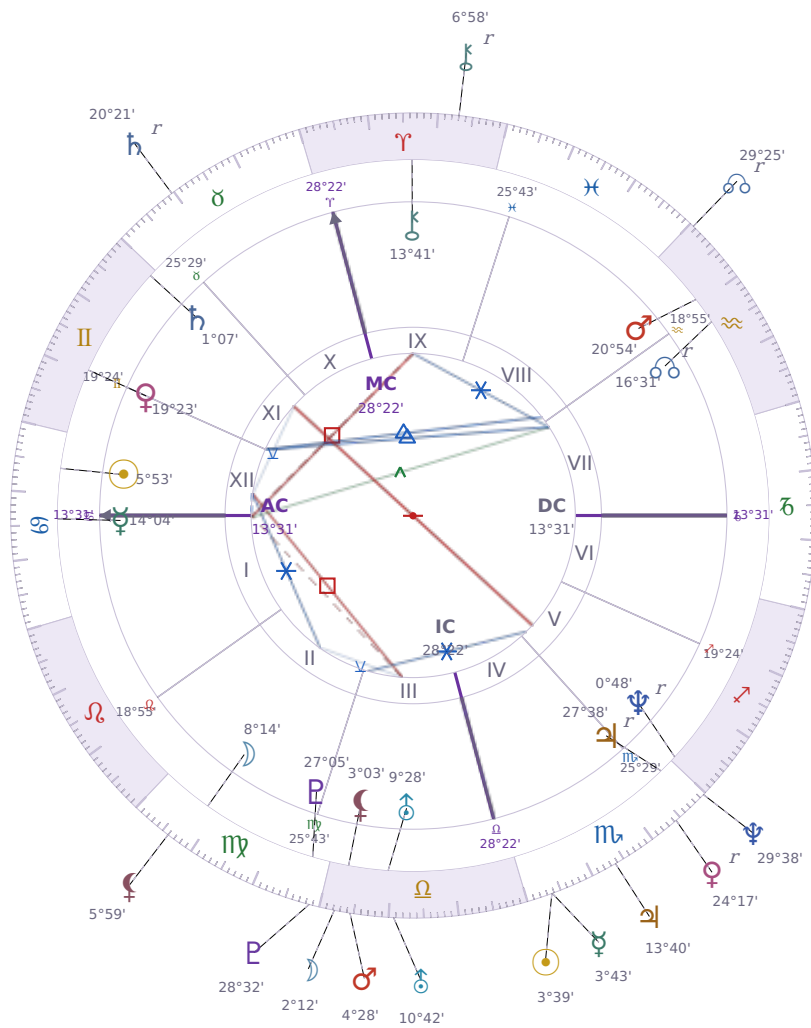

## DAILY HOROSCOPE

### Elon Reeve Musk

Businessman, entrepreneur, and political figure (born 1971)

♋ Cancer June 28, 1971 07:30 Pretoria

**Tuesday, 27 October 1970**