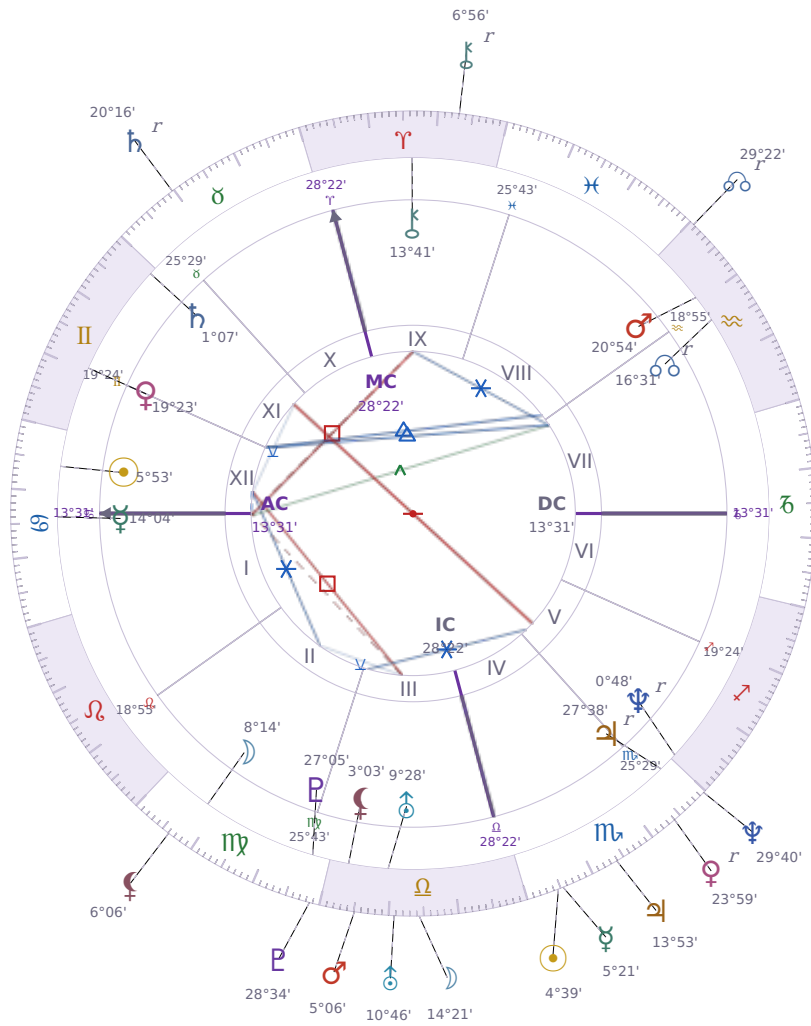

DAILY HOROSCOPE

Elon Reeve Musk

Businessman, entrepreneur, and political figure (born 1971)

♋ Cancer June 28, 1971 07:30 Pretoria

Wednesday, 28 October 1970

TRANSITS FOR TODAY

☉ Sun	in ♏ Scorpio	4°39'09"
☾ Moon	in ♏ Libra	14°21'48"
☿ Mercury	in ♏ Scorpio	5°21'47"
♀ Venus	in ♏ Scorpio Rx	23°59'34"
♂ Mars	in ♏ Libra	5°06'26"
♃ Jupiter	in ♏ Scorpio	13°53'10"
♄ Saturn	in ♋ Taurus Rx	20°16'50"

♅ Uranus	in ♎ Libra	10°46'31"
♆ Neptune	in ♏ Scorpio	29°40'21"
♇ Pluto	in ♍ Virgo	28°34'10"
♁ Chiron	in ♈ Aries Rx	6°56'01"
♊ NNode	in ♒ Aquarius Rx	29°22'30"
♁ Lilith	in ♍ Virgo	6°06'00"

NATAL PLANETS

☉ Sun	in ♋ Cancer	5°53'26"	XII
☾ Moon	in ♍ Virgo	8°14'52"	II
☿ Mercury	in ♋ Cancer	14°04'03"	I
♀ Venus	in ♊ Gemini	19°23'48"	XI
♂ Mars	in ♒ Aquarius	20°54'21"	VIII
♃ Jupiter	in ♏ Scorpio	27°38'52"	V Rx
♄ Saturn	in ♊ Gemini	1°07'22"	XI
♅ Uranus	in ♎ Libra	9°28'55"	III
♆ Neptune	in ♐ Sagittarius	0°48'48"	V Rx
♇ Pluto	in ♍ Virgo	27°05'36"	III
♁ Chiron	in ♈ Aries	13°41'50"	IX
♊ North Node	in ♒ Aquarius	16°31'23"	VII Rx
♁ Lilith	in ♎ Libra	3°03'14"	III