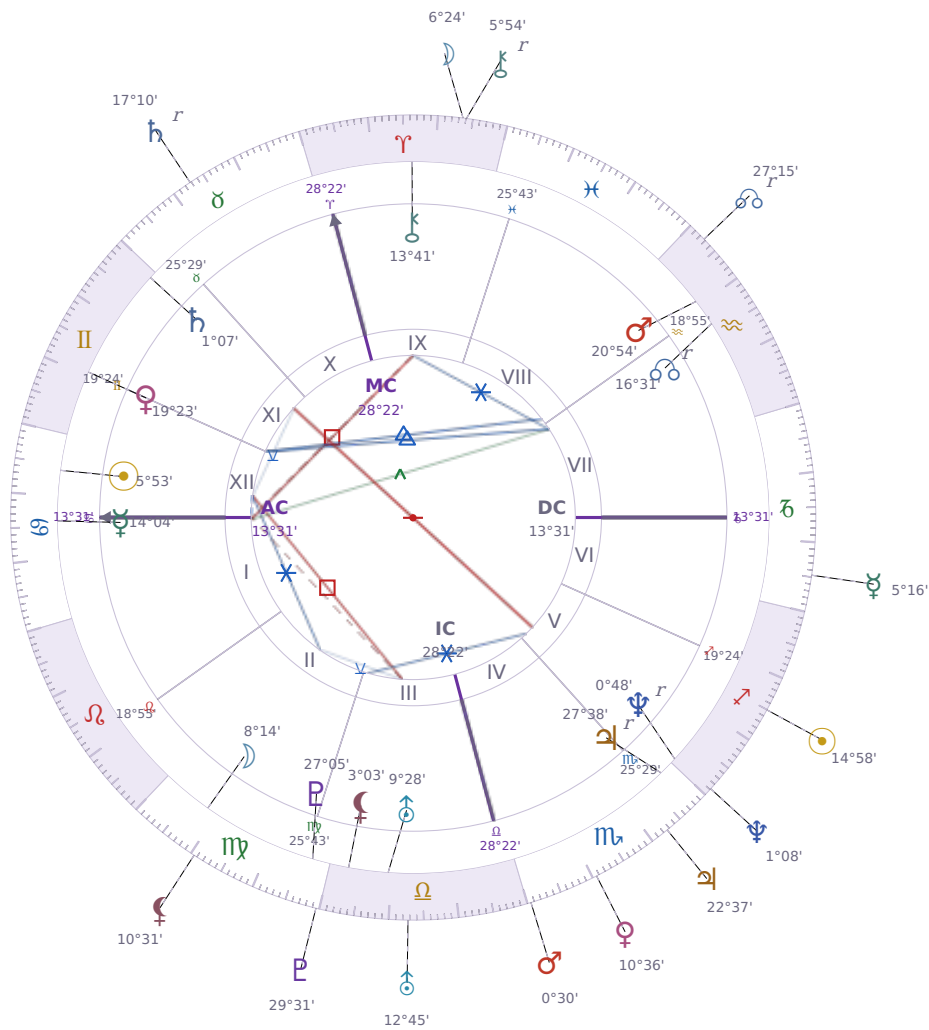

DAILY HOROSCOPE

Elon Reeve Musk

Businessman, entrepreneur, and political figure (born 1971)

♋ Cancer June 28, 1971 07:30 Pretoria

Monday, 7 December 1970

TRANSITS FOR TODAY

☉ Sun	in ♐ Sagittarius	14°58'25"
☾ Moon	in ♈ Aries	6°24'47"
☿ Mercury	in ♄ Capricorn	5°16'22"
♀ Venus	in ♏ Scorpio	10°36'02"
♂ Mars	in ♏ Scorpio	0°30'51"
♃ Jupiter	in ♏ Scorpio	22°37'25"
♄ Saturn	in ♉ Taurus Rx	17°10'26"

♅ Uranus	in ♎ Libra	12°45'42"
♆ Neptune	in ♐ Sagittarius	1°08'56"
♇ Pluto	in ♍ Virgo	29°31'21"
♁ Chiron	in ♈ Aries Rx	5°54'57"
♁ NNode	in ♒ Aquarius Rx	27°15'26"
♁ Lilith	in ♍ Virgo	10°31'54"

NATAL PLANETS

☉ Sun	in ♋ Cancer	5°53'26"	XII
☾ Moon	in ♍ Virgo	8°14'52"	II
☿ Mercury	in ♋ Cancer	14°04'03"	I
♀ Venus	in ♊ Gemini	19°23'48"	XI
♂ Mars	in ♒ Aquarius	20°54'21"	VIII
♃ Jupiter	in ♏ Scorpio	27°38'52"	V Rx
♄ Saturn	in ♊ Gemini	1°07'22"	XI
♅ Uranus	in ♎ Libra	9°28'55"	III
♆ Neptune	in ♐ Sagittarius	0°48'48"	V Rx
♇ Pluto	in ♍ Virgo	27°05'36"	III
♁ Chiron	in ♈ Aries	13°41'50"	IX
♁ North Node	in ♒ Aquarius	16°31'23"	VII Rx
♁ Lilith	in ♎ Libra	3°03'14"	III