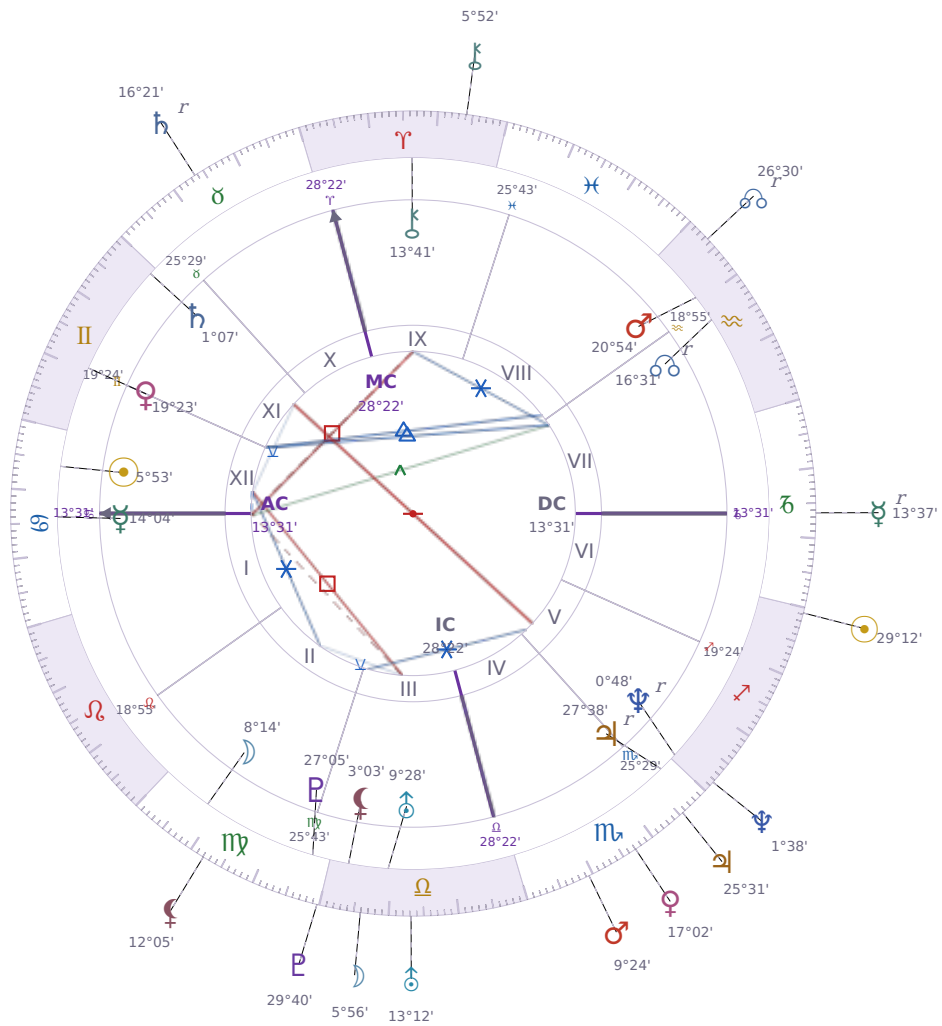

DAILY HOROSCOPE

Elon Reeve Musk

Businessman, entrepreneur, and political figure (born 1971)

♋ Cancer June 28, 1971 07:30 Pretoria

Monday, 21 December 1970

TRANSITS FOR TODAY

☉ Sun	in ♏ Sagittarius	29°12'39"
☾ Moon	in ♎ Libra	5°56'42"
☿ Mercury	in ♐ Capricorn Rx	13°37'05"
♀ Venus	in ♏ Scorpio	17°02'29"
♂ Mars	in ♏ Scorpio	9°24'03"
♃ Jupiter	in ♏ Scorpio	25°31'32"
♄ Saturn	in ♉ Taurus Rx	16°21'54"

♅ Uranus	in ♎ Libra	13°12'12"
♆ Neptune	in ♐ Sagittarius	1°38'54"
♇ Pluto	in ♍ Virgo	29°40'12"
♁ Chiron	in ♈ Aries	5°52'24"
♁ NNode	in ♒ Aquarius Rx	26°30'58"
♁ Lilith	in ♍ Virgo	12°05'01"

NATAL PLANETS

☉ Sun	in ♋ Cancer	5°53'26"	XII
☾ Moon	in ♍ Virgo	8°14'52"	II
☿ Mercury	in ♋ Cancer	14°04'03"	I
♀ Venus	in ♊ Gemini	19°23'48"	XI
♂ Mars	in ♒ Aquarius	20°54'21"	VIII
♃ Jupiter	in ♏ Scorpio	27°38'52"	V Rx
♄ Saturn	in ♊ Gemini	1°07'22"	XI
♅ Uranus	in ♎ Libra	9°28'55"	III
♆ Neptune	in ♐ Sagittarius	0°48'48"	V Rx
♇ Pluto	in ♍ Virgo	27°05'36"	III
♁ Chiron	in ♈ Aries	13°41'50"	IX
♁ North Node	in ♒ Aquarius	16°31'23"	VII Rx
♁ Lilith	in ♎ Libra	3°03'14"	III

KEY TRANSIT FACTORS

☿ Mercury ☐ Square ♁ natal Chiron ★

While this lasts, you find yourself **rehashing old hurts in conversations** without meaning to. You say things that accidentally trigger people or bring up painful topics you thought you'd moved past. This period can feel frustrating because your words seem to land wrong, even when you're trying to help or connect.