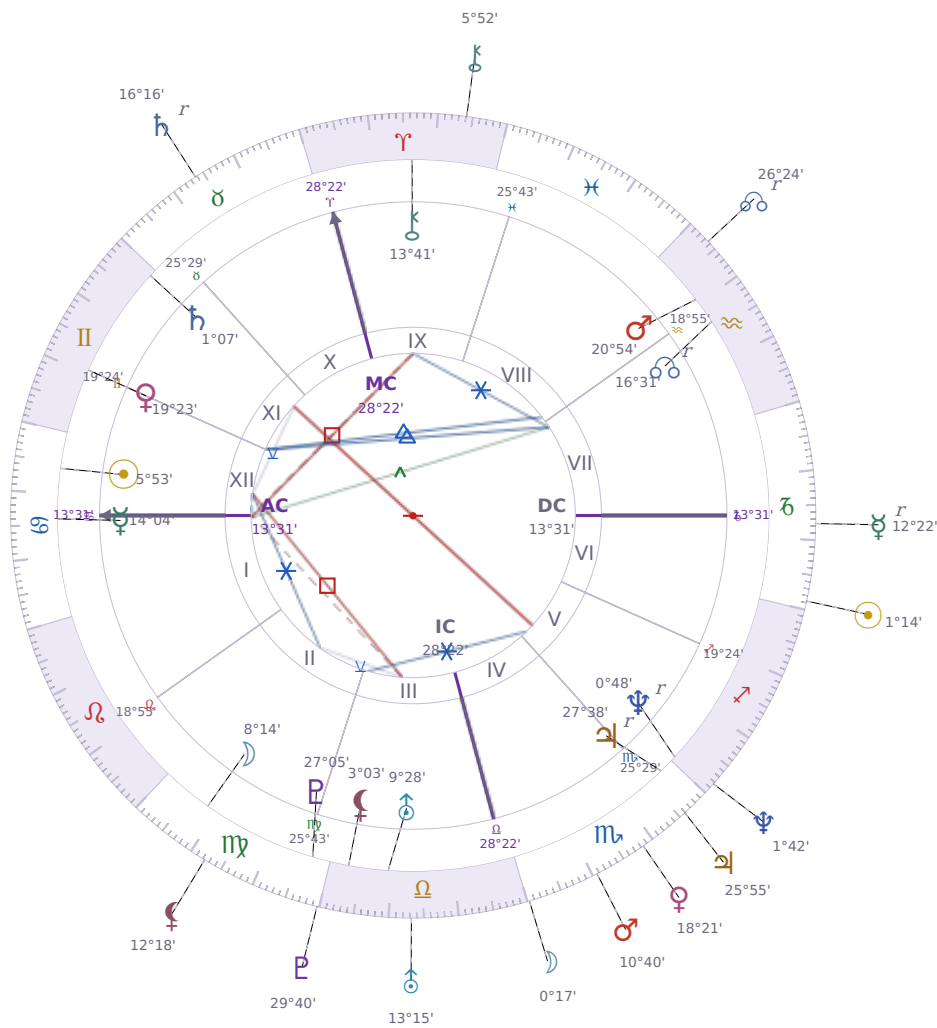

DAILY HOROSCOPE

Elon Reeve Musk

Businessman, entrepreneur, and political figure (born 1971)

♋ Cancer June 28, 1971 07:30 Pretoria

Wednesday, 23 December 1970

TRANSITS FOR TODAY

☉ Sun	in ♑ Capricorn	1°14'54"
☾ Moon	in ♏ Scorpio	0°17'11"
☿ Mercury	in ♑ Capricorn Rx	12°22'16"
♀ Venus	in ♏ Scorpio	18°21'53"
♂ Mars	in ♏ Scorpio	10°40'12"
♃ Jupiter	in ♏ Scorpio	25°55'35"
♄ Saturn	in ♉ Taurus Rx	16°16'20"

♅ Uranus	in ♎ Libra	13°15'11"
♆ Neptune	in ♐ Sagittarius	1°42'59"
♇ Pluto	in ♍ Virgo	29°40'55"
♁ Chiron	in ♈ Aries	5°52'55"
♁ NNode	in ♒ Aquarius Rx	26°24'36"
♁ Lilith	in ♍ Virgo	12°18'19"

NATAL PLANETS

KEY TRANSIT FACTORS

♆ Neptune ☾ Opposition ♄ natal Saturn ★

Right now you are caught between wanting to escape your responsibilities and needing to keep things in order, which creates real confusion about what you should actually do. You may **avoid making decisions or following through on commitments** because the practical next steps feel unclear or pointless to you. Over the coming weeks, this friction between *Neptune's* desire to dissolve boundaries and *Saturn's* demand for structure will likely show up as missed deadlines, vague promises you can't keep, or a creeping sense that your plans are falling apart.