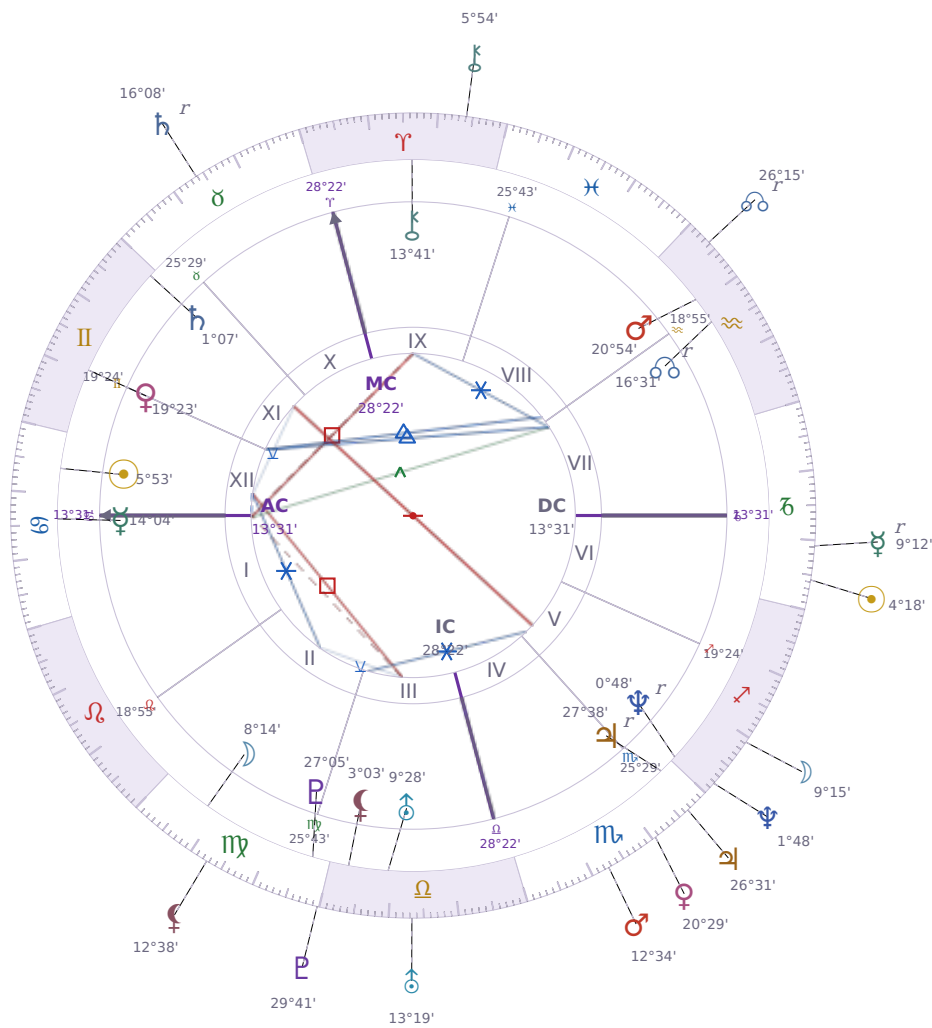

DAILY HOROSCOPE

Elon Reeve Musk

Businessman, entrepreneur, and political figure (born 1971)

♋ Cancer June 28, 1971 07:30 Pretoria

Saturday, 26 December 1970

TRANSITS FOR TODAY

☉ Sun	in ♏ Capricorn	4°18'21"
☾ Moon	in ♏ Sagittarius	9°15'20"
☿ Mercury	in ♏ Capricorn Rx	9°12'04"
♀ Venus	in ♏ Scorpio	20°29'44"
♂ Mars	in ♏ Scorpio	12°34'23"
♃ Jupiter	in ♏ Scorpio	26°31'13"
♄ Saturn	in ♋ Taurus Rx	16°08'43"

♅ Uranus	in ♎ Libra	13°19'15"
♆ Neptune	in ♐ Sagittarius	1°48'59"
♇ Pluto	in ♍ Virgo	29°41'45"
♁ Chiron	in ♈ Aries	5°54'07"
♁ NNode	in ♒ Aquarius Rx	26°15'05"
♁ Lilith	in ♍ Virgo	12°38'16"

## NATAL PLANETS

☉ Sun	in ♋ Cancer	5°53'26"	XII
☾ Moon	in ♍ Virgo	8°14'52"	II
☿ Mercury	in ♋ Cancer	14°04'03"	I
♀ Venus	in ♊ Gemini	19°23'48"	XI
♂ Mars	in ♒ Aquarius	20°54'21"	VIII
♃ Jupiter	in ♏ Scorpio	27°38'52"	V Rx
♄ Saturn	in ♊ Gemini	1°07'22"	XI
♅ Uranus	in ♎ Libra	9°28'55"	III
♆ Neptune	in ♐ Sagittarius	0°48'48"	V Rx
♇ Pluto	in ♍ Virgo	27°05'36"	III
♁ Chiron	in ♈ Aries	13°41'50"	IX
♁ North Node	in ♒ Aquarius	16°31'23"	VII Rx
♁ Lilith	in ♎ Libra	3°03'14"	III

## KEY TRANSIT FACTORS