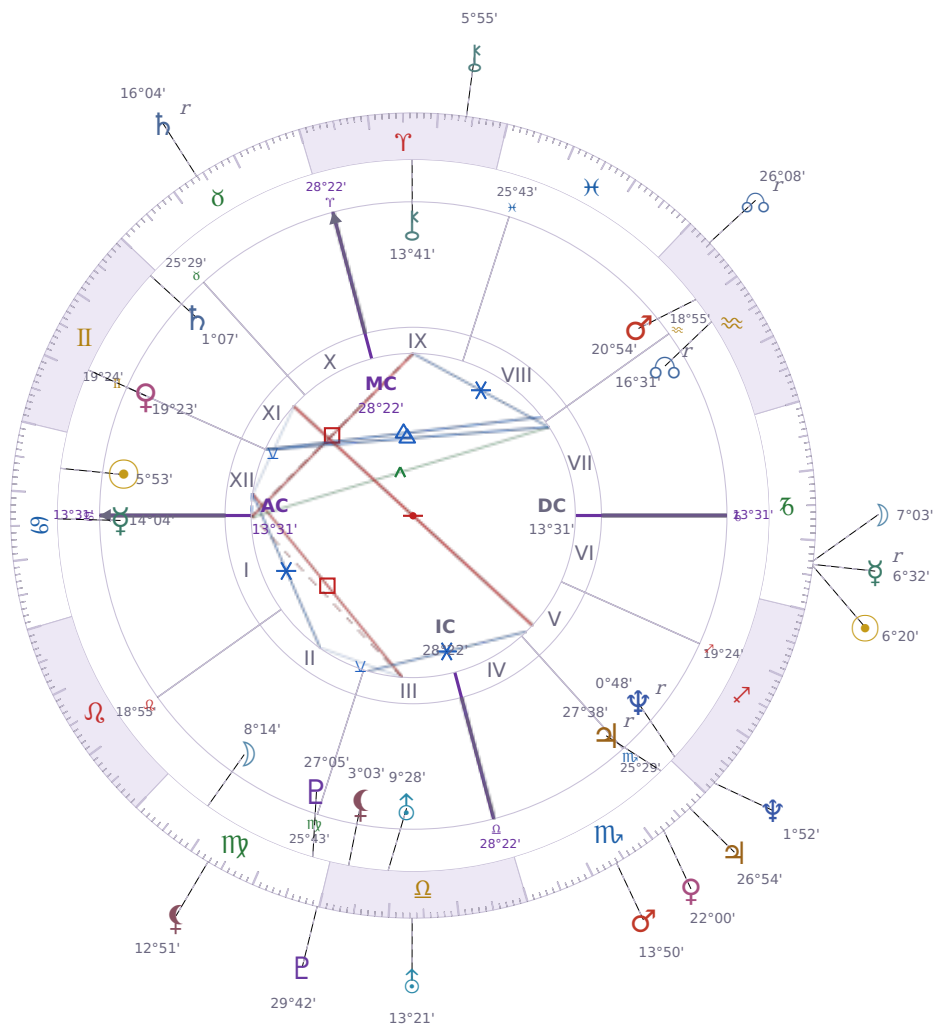

DAILY HOROSCOPE

Elon Reeve Musk

Businessman, entrepreneur, and political figure (born 1971)

♋ Cancer June 28, 1971 07:30 Pretoria

Monday, 28 December 1970

TRANSITS FOR TODAY

☉ Sun	in ♐ Capricorn	6°20'41"
☾ Moon	in ♐ Capricorn	7°03'07"
☿ Mercury	in ♐ Capricorn Rx	6°32'44"
♀ Venus	in ♏ Scorpio	22°00'16"
♂ Mars	in ♏ Scorpio	13°50'29"
♃ Jupiter	in ♏ Scorpio	26°54'39"
♄ Saturn	in ♉ Taurus Rx	16°04'08"

♅ Uranus	in ♎ Libra	13°21'42"
♆ Neptune	in ♐ Sagittarius	1°52'55"
♇ Pluto	in ♍ Virgo	29°42'08"
♁ Chiron	in ♈ Aries	5°55'12"
♁ NNode	in ♒ Aquarius Rx	26°08'44"
♁ Lilith	in ♍ Virgo	12°51'35"

## NATAL PLANETS

☉ Sun	in ♋ Cancer	5°53'26"	XII
☾ Moon	in ♍ Virgo	8°14'52"	II
☿ Mercury	in ♋ Cancer	14°04'03"	I
♀ Venus	in ♊ Gemini	19°23'48"	XI
♂ Mars	in ♒ Aquarius	20°54'21"	VIII
♃ Jupiter	in ♏ Scorpio	27°38'52"	V Rx
♄ Saturn	in ♊ Gemini	1°07'22"	XI
♅ Uranus	in ♎ Libra	9°28'55"	III
♆ Neptune	in ♐ Sagittarius	0°48'48"	V Rx
♇ Pluto	in ♍ Virgo	27°05'36"	III
♁ Chiron	in ♈ Aries	13°41'50"	IX
♁ North Node	in ♒ Aquarius	16°31'23"	VII Rx
♁ Lilith	in ♎ Libra	3°03'14"	III

## KEY TRANSIT FACTORS