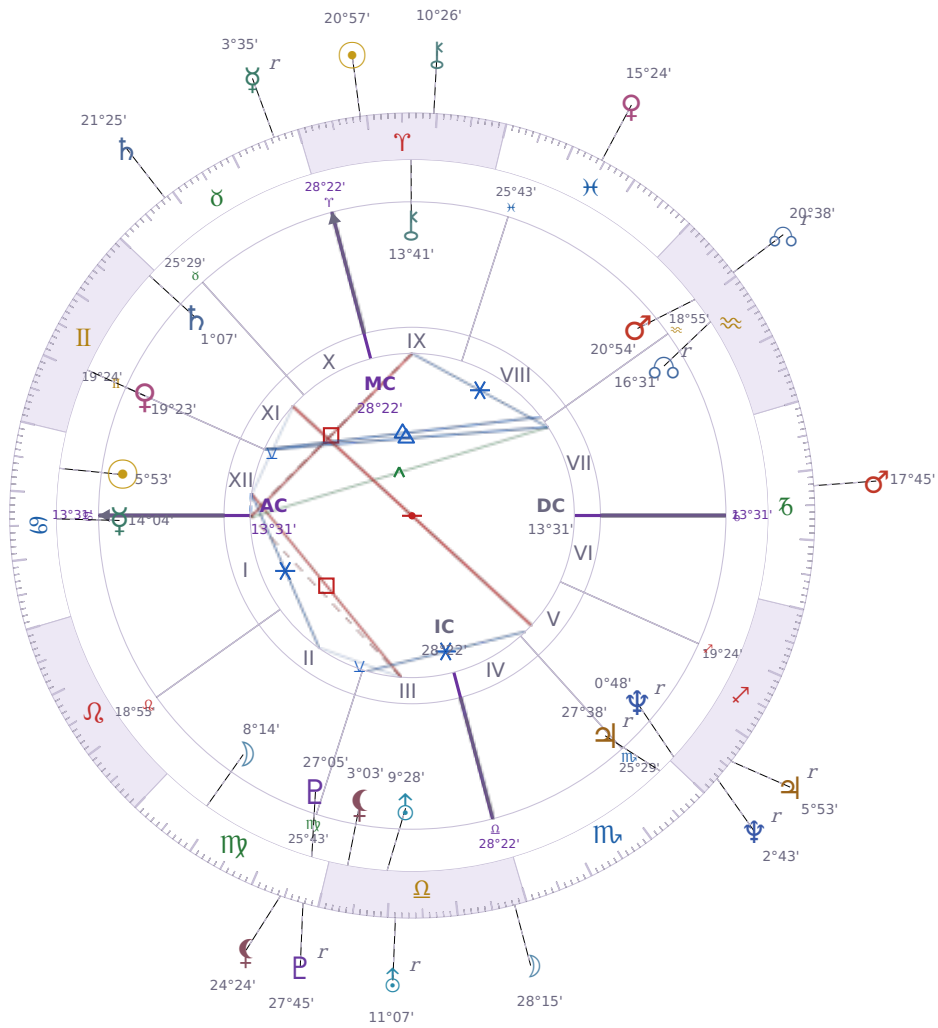

DAILY HOROSCOPE

Elon Reeve Musk

Businessman, entrepreneur, and political figure (born 1971)

♋ Cancer June 28, 1971 07:30 Pretoria

Sunday, 11 April 1971

TRANSITS FOR TODAY

☉ Sun	in ♈ Aries	20°57'10"
☾ Moon	in ♎ Libra	28°15'15"
☿ Mercury	in ♉ Taurus Rx	3°35'44"
♀ Venus	in ♋ Pisces	15°24'47"
♂ Mars	in ♐ Capricorn	17°45'41"
♃ Jupiter	in ♏ Sagittarius Rx	5°53'46"
♄ Saturn	in ♉ Taurus	21°25'00"

♅ Uranus	in ♎ Libra Rx	11°07'17"
♆ Neptune	in ♐ Sagittarius Rx	2°43'04"
♇ Pluto	in ♍ Virgo Rx	27°45'59"
♁ Chiron	in ♈ Aries	10°26'46"
♊ NNode	in ♒ Aquarius Rx	20°38'18"
♁ Lilith	in ♍ Virgo	24°24'09"

## NATAL PLANETS

☉ Sun	in ♋ Cancer	5°53'26"	XII
☾ Moon	in ♍ Virgo	8°14'52"	II
☿ Mercury	in ♋ Cancer	14°04'03"	I
♀ Venus	in ♊ Gemini	19°23'48"	XI
♂ Mars	in ♒ Aquarius	20°54'21"	VIII
♃ Jupiter	in ♏ Scorpio	27°38'52"	V Rx
♄ Saturn	in ♊ Gemini	1°07'22"	XI
♅ Uranus	in ♎ Libra	9°28'55"	III
♆ Neptune	in ♐ Sagittarius	0°48'48"	V Rx
♇ Pluto	in ♍ Virgo	27°05'36"	III
♁ Chiron	in ♈ Aries	13°41'50"	IX
♊ North Node	in ♒ Aquarius	16°31'23"	VII Rx
♁ Lilith	in ♎ Libra	3°03'14"	III

## KEY TRANSIT FACTORS