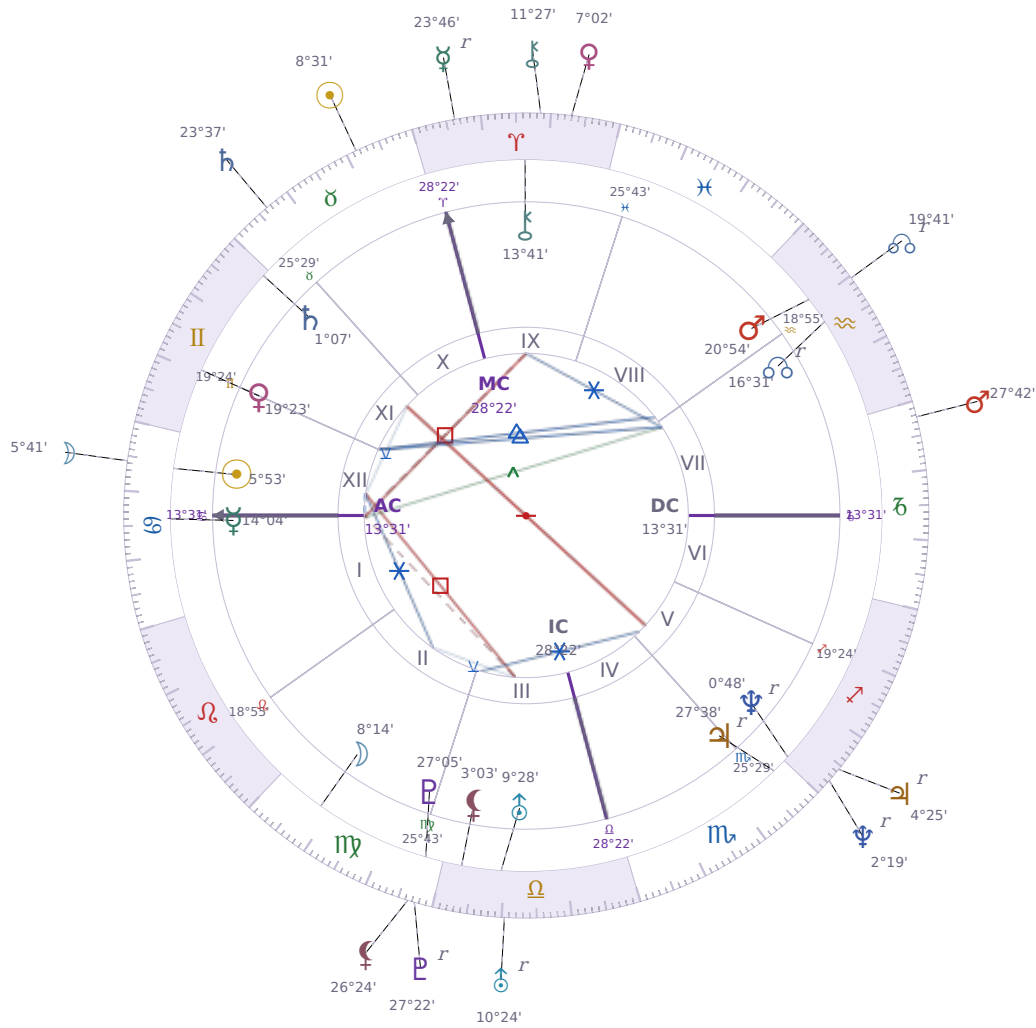

DAILY HOROSCOPE

Elon Reeve Musk

Businessman, entrepreneur, and political figure (born 1971)

♋ Cancer June 28, 1971 07:30 Pretoria

Thursday, 29 April 1971

TRANSITS FOR TODAY

☉ Sun	in ♉ Taurus	8°31'41"
☾ Moon	in ♋ Cancer	5°41'53"
☿ Mercury	in ♈ Aries Rx	23°46'03"
♀ Venus	in ♈ Aries	7°02'02"
♂ Mars	in ♏ Capricorn	27°42'17"
♃ Jupiter	in ♏ Sagittarius Rx	4°25'42"
♄ Saturn	in ♈ Taurus	23°37'23"

♅ Uranus	in ♎ Libra Rx	10°24'15"
♆ Neptune	in ♐ Sagittarius Rx	2°19'55"
♇ Pluto	in ♍ Virgo Rx	27°22'13"
♁ Chiron	in ♈ Aries	11°27'21"
♊ NNode	in ♒ Aquarius Rx	19°41'07"
♁ Lilith	in ♍ Virgo	26°24'14"

## NATAL PLANETS

☉ Sun	in ♋ Cancer	5°53'26"	XII
☾ Moon	in ♍ Virgo	8°14'52"	II
☿ Mercury	in ♋ Cancer	14°04'03"	I
♀ Venus	in ♊ Gemini	19°23'48"	XI
♂ Mars	in ♒ Aquarius	20°54'21"	VIII
♃ Jupiter	in ♏ Scorpio	27°38'52"	V Rx
♄ Saturn	in ♊ Gemini	1°07'22"	XI
♅ Uranus	in ♎ Libra	9°28'55"	III
♆ Neptune	in ♐ Sagittarius	0°48'48"	V Rx
♇ Pluto	in ♍ Virgo	27°05'36"	III
♁ Chiron	in ♈ Aries	13°41'50"	IX
♊ North Node	in ♒ Aquarius	16°31'23"	VII Rx
♁ Lilith	in ♎ Libra	3°03'14"	III

## KEY TRANSIT FACTORS