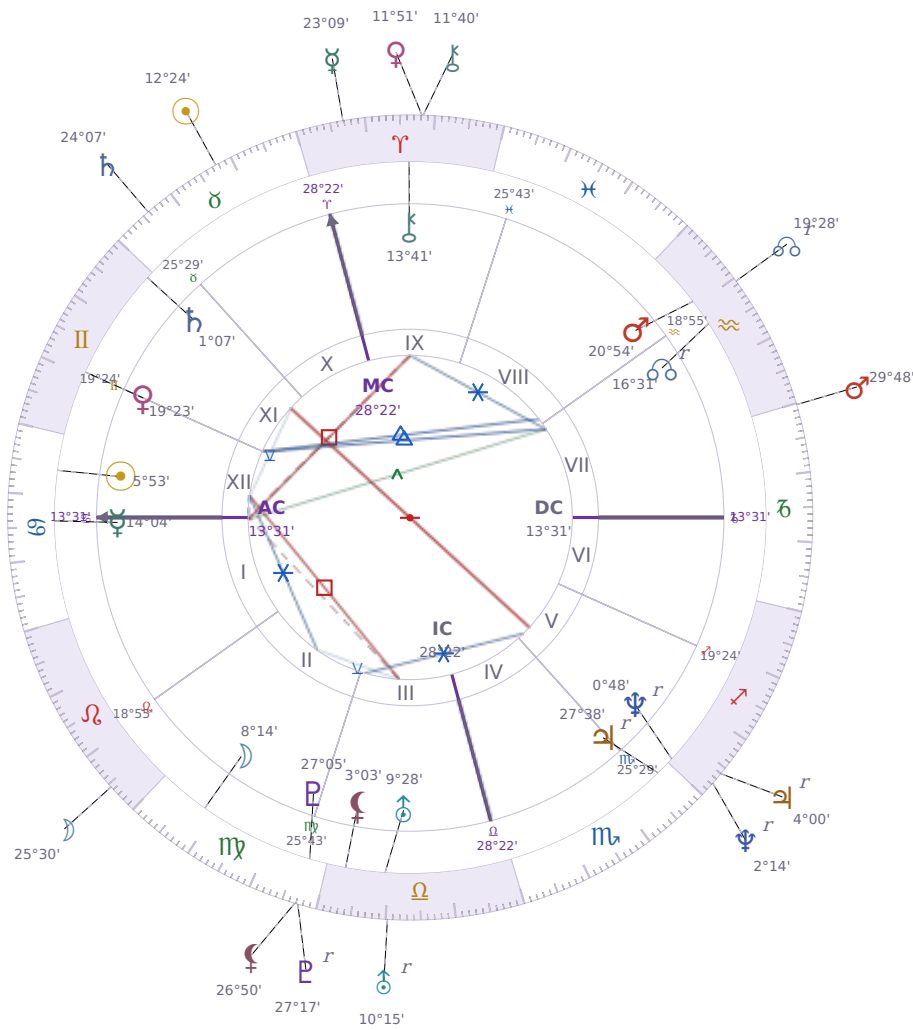

DAILY HOROSCOPE

Elon Reeve Musk

Businessman, entrepreneur, and political figure (born 1971)

♋ Cancer June 28, 1971 07:30 Pretoria

Monday, 3 May 1971

TRANSITS FOR TODAY

☉ Sun	in ♉ Taurus	12°24'39"
☾ Moon	in ♌ Leo	25°30'55"
☿ Mercury	in ♈ Aries	23°09'03"
♀ Venus	in ♈ Aries	11°51'10"
♂ Mars	in ♏ Capricorn	29°48'23"
♃ Jupiter	in ♏ Sagittarius Rx	4°00'13"
♄ Saturn	in ♈ Taurus	24°07'53"

♅ Uranus	in ♎ Libra Rx	10°15'46"
♆ Neptune	in ♐ Sagittarius Rx	2°14'01"
♇ Pluto	in ♍ Virgo Rx	27°17'52"
♁ Chiron	in ♈ Aries	11°40'02"
♊ NNode	in ♒ Aquarius Rx	19°28'24"
♁ Lilith	in ♍ Virgo	26°50'55"

NATAL PLANETS

☉ Sun	in ♋ Cancer	5°53'26"	XII
☾ Moon	in ♍ Virgo	8°14'52"	II
☿ Mercury	in ♋ Cancer	14°04'03"	I
♀ Venus	in ♊ Gemini	19°23'48"	XI
♂ Mars	in ♒ Aquarius	20°54'21"	VIII
♃ Jupiter	in ♏ Scorpio	27°38'52"	V Rx
♄ Saturn	in ♊ Gemini	1°07'22"	XI
♅ Uranus	in ♎ Libra	9°28'55"	III
♆ Neptune	in ♐ Sagittarius	0°48'48"	V Rx
♇ Pluto	in ♍ Virgo	27°05'36"	III
♁ Chiron	in ♈ Aries	13°41'50"	IX
♊ North Node	in ♒ Aquarius	16°31'23"	VII Rx
♁ Lilith	in ♎ Libra	3°03'14"	III