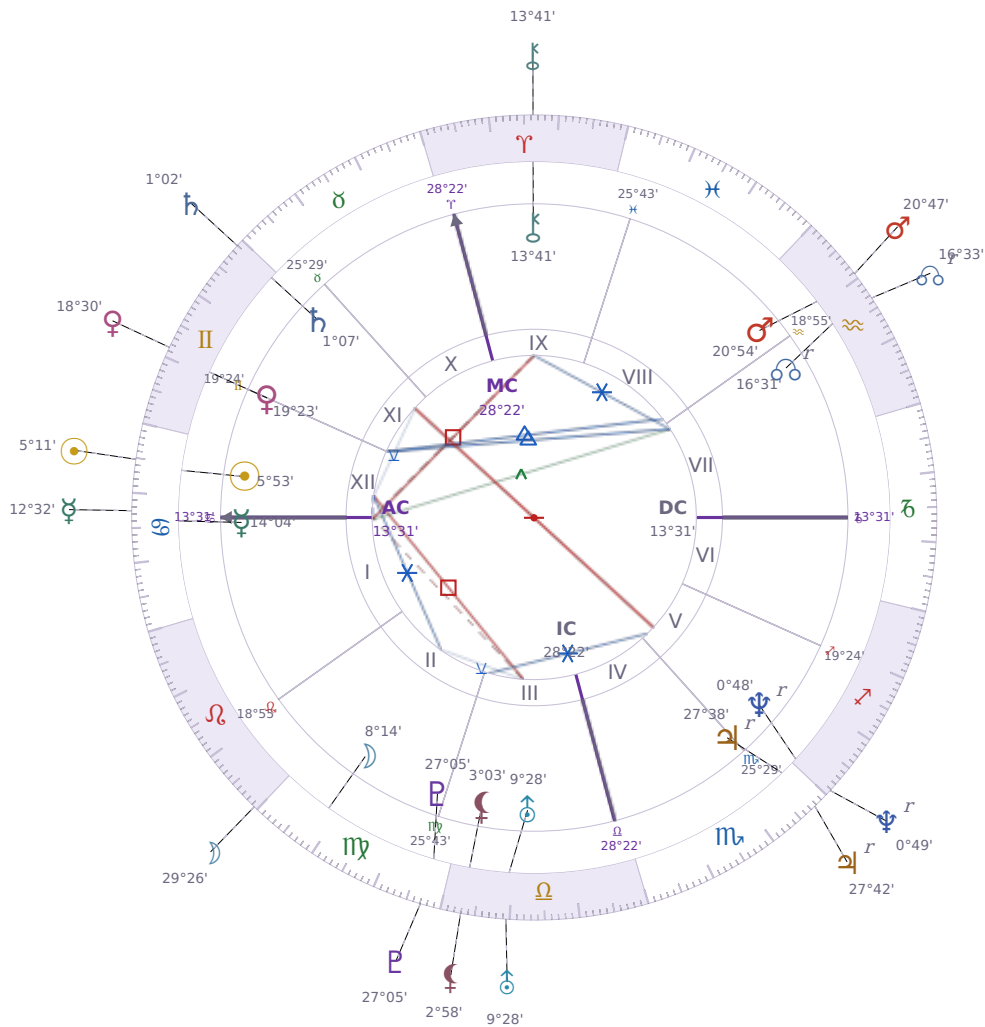

DAILY HOROSCOPE

## Elon Reeve Musk

Businessman, entrepreneur, and political figure (born 1971)

♋ Cancer June 28, 1971 07:30 Pretoria

Sunday, 27 June 1971