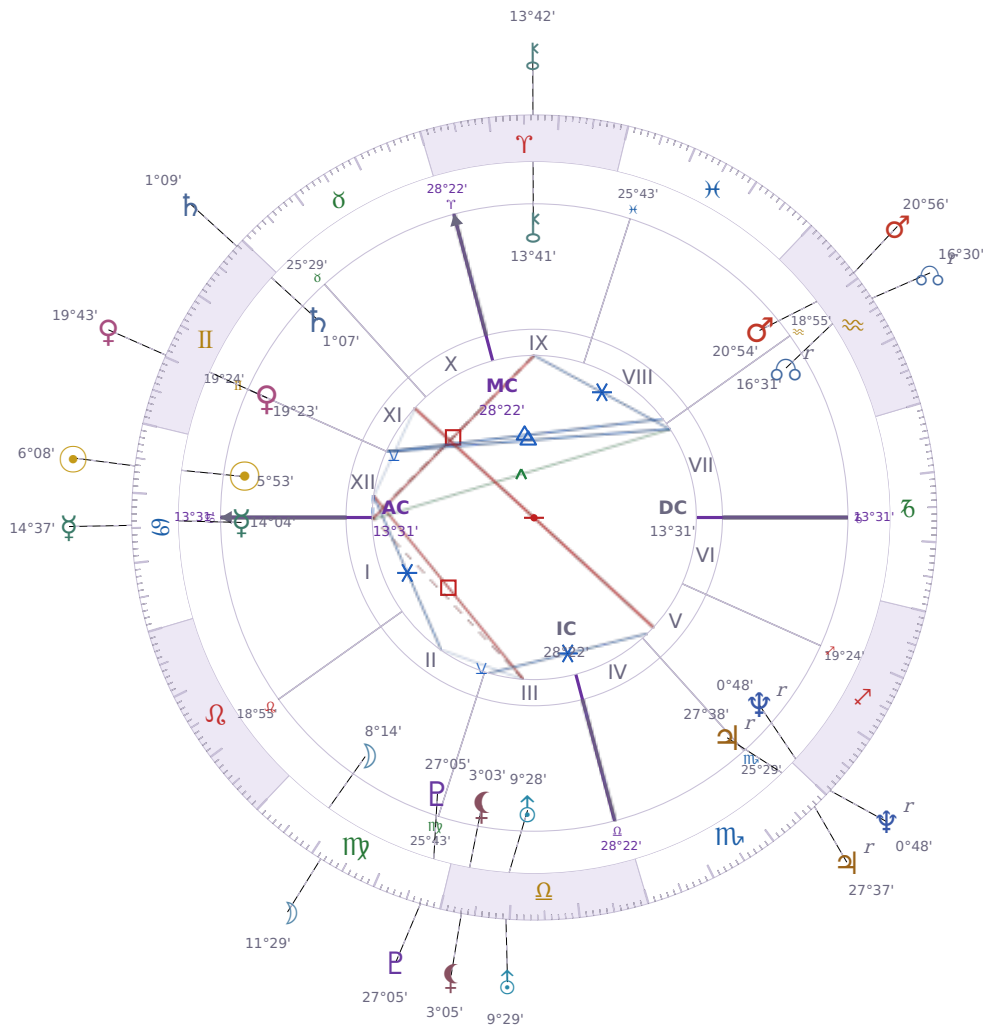

DAILY HOROSCOPE

Elon Reeve Musk

Businessman, entrepreneur, and political figure (born 1971)

♋ Cancer June 28, 1971 07:30 Pretoria

Monday, 28 June 1971

TRANSITS FOR TODAY

☉ Sun	in ♋ Cancer	6°08'56"
☾ Moon	in ♍ Virgo	11°29'16"
☿ Mercury	in ♋ Cancer	14°37'45"
♀ Venus	in ♊ Gemini	19°43'37"
♂ Mars	in ♒ Aquarius	20°56'52"
♃ Jupiter	in ♏ Scorpio Rx	27°37'38"
♄ Saturn	in ♊ Gemini	1°09'13"

♅ Uranus	in ♎ Libra	9°29'05"
♆ Neptune	in ♐ Sagittarius Rx	0°48'28"
♇ Pluto	in ♍ Virgo	27°05'47"
♁ Chiron	in ♈ Aries	13°42'06"
♊ NNode	in ♒ Aquarius Rx	16°30'31"
♁ Lilith	in ♎ Libra	3°05'03"

NATAL PLANETS

KEY TRANSIT FACTORS

♆ Neptune ☾ Opposition ♄ natal Saturn ★

Right now you are caught between wanting to escape your responsibilities and needing to keep things in order, which creates real confusion about what you should actually do. You may **avoid making decisions or following through on commitments** because the practical next steps feel unclear or pointless to you. Over the coming weeks, this friction between *Neptune's* desire to dissolve boundaries and *Saturn's* demand for structure will likely show up as missed deadlines, vague promises you can't keep, or a creeping sense that your plans are falling apart.