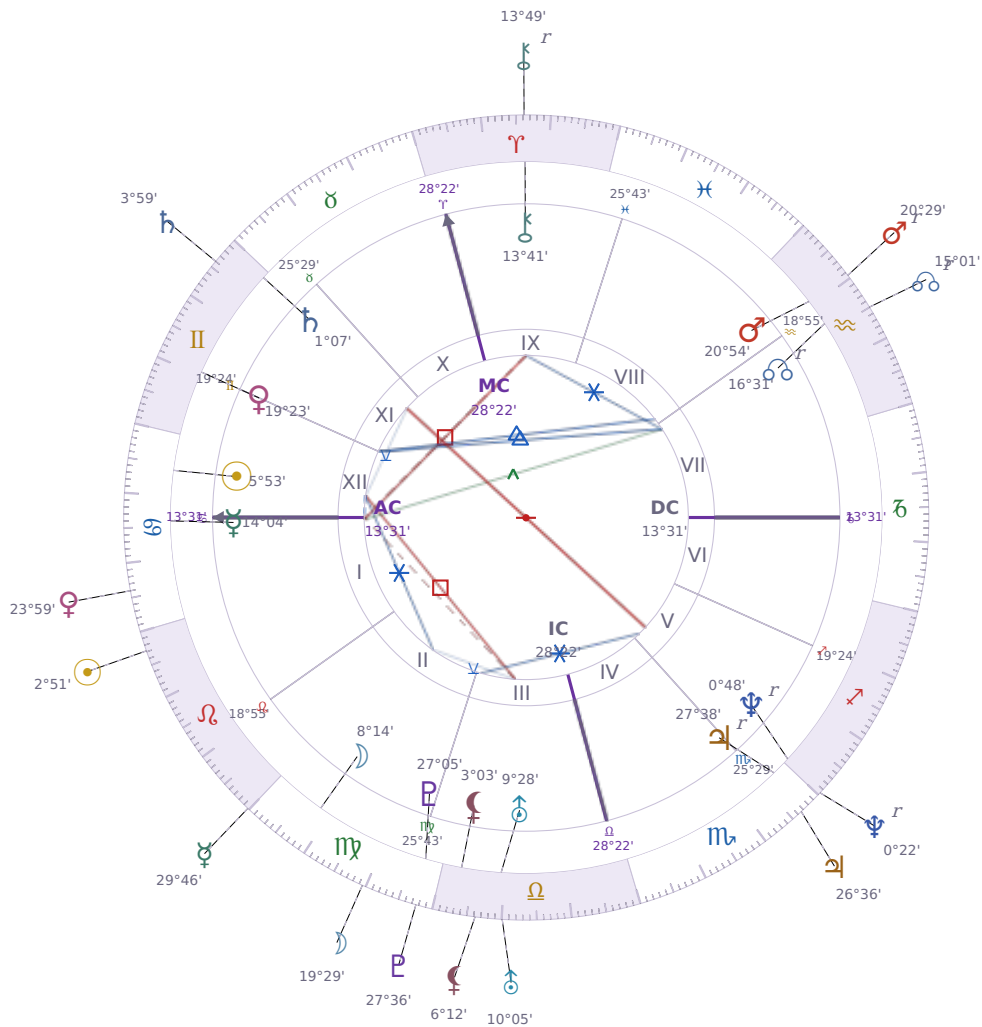

DAILY HOROSCOPE

Elon Reeve Musk

Businessman, entrepreneur, and political figure (born 1971)

♋ Cancer June 28, 1971 07:30 Pretoria

Monday, 26 July 1971

TRANSITS FOR TODAY

☉ Sun	in ♌ Leo	2°51'23"
☾ Moon	in ♍ Virgo	19°29'50"
☿ Mercury	in ♌ Leo	29°46'05"
♀ Venus	in ♋ Cancer	23°59'35"
♂ Mars	in ♒ Aquarius Rx	20°29'49"
♃ Jupiter	in ♏ Scorpio	26°36'05"
♄ Saturn	in ♊ Gemini	3°59'50"

♅ Uranus	in ♎ Libra	10°05'18"
♆ Neptune	in ♐ Sagittarius Rx	0°22'52"
♇ Pluto	in ♍ Virgo	27°36'10"
♁ Chiron	in ♈ Aries Rx	13°49'28"
♁ NNode	in ♒ Aquarius Rx	15°01'34"
♁ Lilith	in ♎ Libra	6°12'22"

NATAL PLANETS