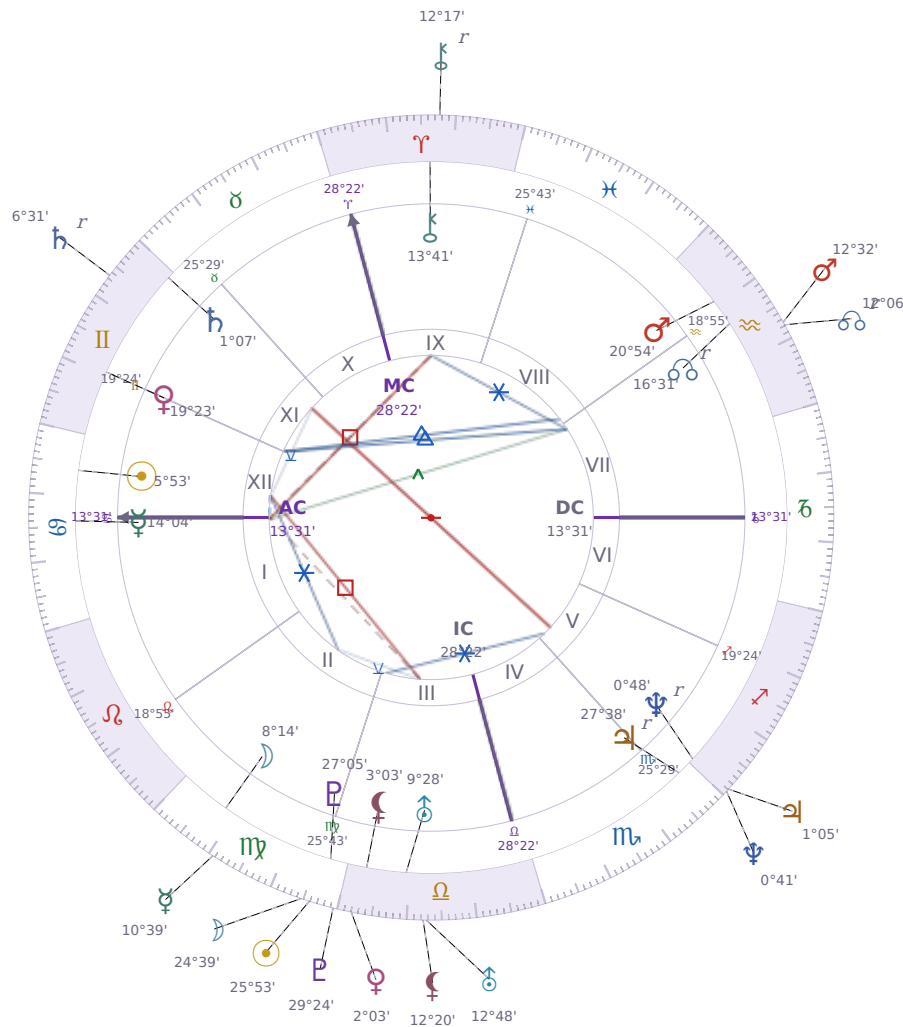

DAILY HOROSCOPE

Elon Reeve Musk

Businessman, entrepreneur, and political figure (born 1971)

♋ Cancer June 28, 1971 07:30 Pretoria

Sunday, 19 September 1971

TRANSITS FOR TODAY

☉ Sun	in ♍ Virgo	25°53'39"
☾ Moon	in ♍ Virgo	24°39'58"
☿ Mercury	in ♍ Virgo	10°39'36"
♀ Venus	in ♎ Libra	2°03'05"
♂ Mars	in ♒ Aquarius	12°32'37"
♃ Jupiter	in ♐ Sagittarius	1°05'51"
♄ Saturn	in ♊ Gemini Rx	6°31'42"

♅ Uranus	in ♎ Libra	12°48'20"
♆ Neptune	in ♐ Sagittarius	0°41'13"
♇ Pluto	in ♍ Virgo	29°24'30"
♁ Chiron	in ♈ Aries Rx	12°17'18"
♊ NNode	in ♒ Aquarius Rx	12°06'49"
♁ Lilith	in ♎ Libra	12°20'48"

NATAL PLANETS

☉ Sun	in ♋ Cancer	5°53'26"	XII
☾ Moon	in ♍ Virgo	8°14'52"	II
☿ Mercury	in ♋ Cancer	14°04'03"	I
♀ Venus	in ♊ Gemini	19°23'48"	XI
♂ Mars	in ♒ Aquarius	20°54'21"	VIII
♃ Jupiter	in ♏ Scorpio	27°38'52"	V Rx
♄ Saturn	in ♊ Gemini	1°07'22"	XI
♅ Uranus	in ♎ Libra	9°28'55"	III
♆ Neptune	in ♐ Sagittarius	0°48'48"	V Rx
♇ Pluto	in ♍ Virgo	27°05'36"	III
♁ Chiron	in ♈ Aries	13°41'50"	IX
♊ North Node	in ♒ Aquarius	16°31'23"	VII Rx
♁ Lilith	in ♎ Libra	3°03'14"	III