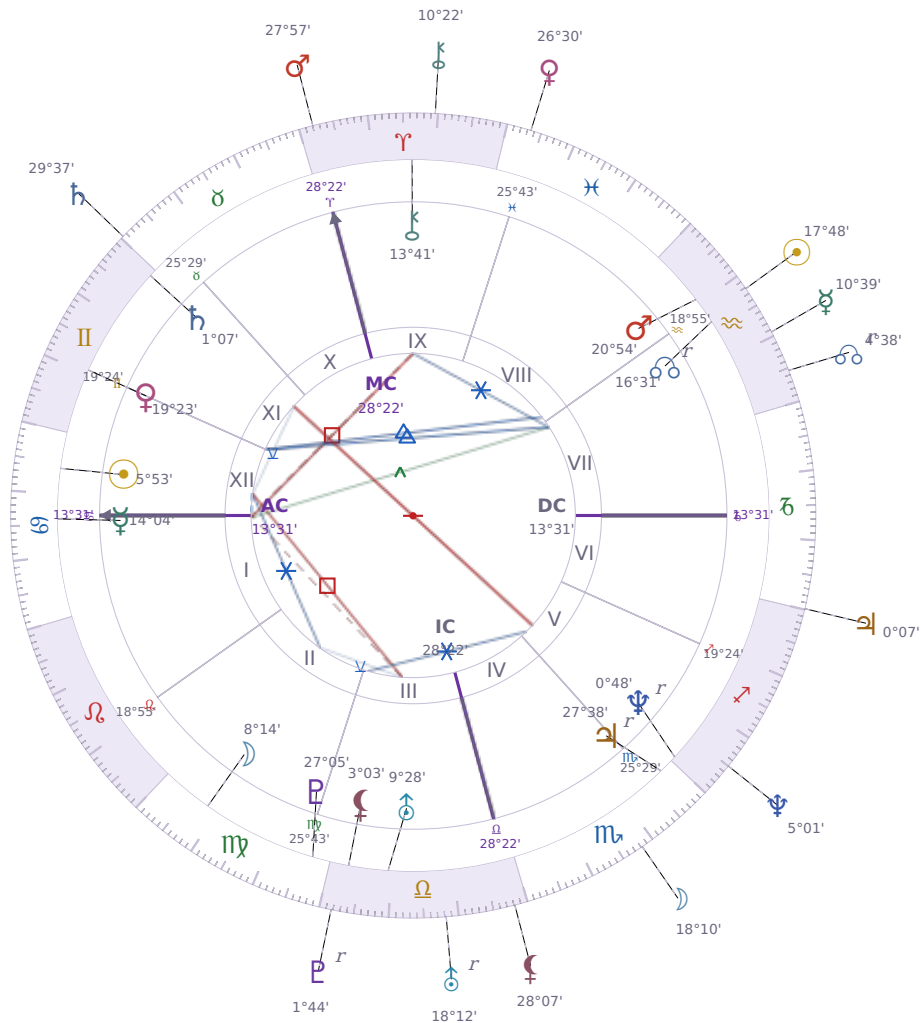

DAILY HOROSCOPE

Elon Reeve Musk

Businessman, entrepreneur, and political figure (born 1971)

♋ Cancer June 28, 1971 07:30 Pretoria

Monday, 7 February 1972

TRANSITS FOR TODAY

☉ Sun	in ♒ Aquarius	17°48'55"
☾ Moon	in ♏ Scorpio	18°10'59"
☿ Mercury	in ♒ Aquarius	10°39'19"
♀ Venus	in ♋ Pisces	26°30'26"
♂ Mars	in ♈ Aries	27°57'46"
♃ Jupiter	in ♐ Capricorn	0°07'41"
♄ Saturn	in ♉ Taurus	29°37'34"

♅ Uranus	in ♎ Libra Rx	18°12'57"
♆ Neptune	in ♐ Sagittarius	5°01'30"
♇ Pluto	in ♎ Libra Rx	1°44'23"
♁ Chiron	in ♈ Aries	10°22'08"
♊ NNode	in ♒ Aquarius Rx	4°38'52"
♁ Lilith	in ♎ Libra	28°07'44"

NATAL PLANETS

☉ Sun	in ♋ Cancer	5°53'26"	XII
☾ Moon	in ♍ Virgo	8°14'52"	II
☿ Mercury	in ♋ Cancer	14°04'03"	I
♀ Venus	in ♊ Gemini	19°23'48"	XI
♂ Mars	in ♒ Aquarius	20°54'21"	VIII
♃ Jupiter	in ♏ Scorpio	27°38'52"	V Rx
♄ Saturn	in ♊ Gemini	1°07'22"	XI
♅ Uranus	in ♎ Libra	9°28'55"	III
♆ Neptune	in ♐ Sagittarius	0°48'48"	V Rx
♇ Pluto	in ♍ Virgo	27°05'36"	III
♁ Chiron	in ♈ Aries	13°41'50"	IX
♊ North Node	in ♒ Aquarius	16°31'23"	VII Rx
♁ Lilith	in ♎ Libra	3°03'14"	III

KEY DATE

♃ Jupiter enters ♐ Capricorn

Jupiter in *Capricorn* brings a **practical focus to growth**, and you'll notice people around you caring more about real results than big promises. At work and in money matters, there's a shift toward **building slowly and checking progress** — promotions come through steady effort, not sudden luck, and people stop wasting time on schemes that sound good but don't hold up. In relationships and personal goals, **patience and structure** actually start to feel rewarding instead of boring, so this is when people finally follow through on plans they've been putting off.