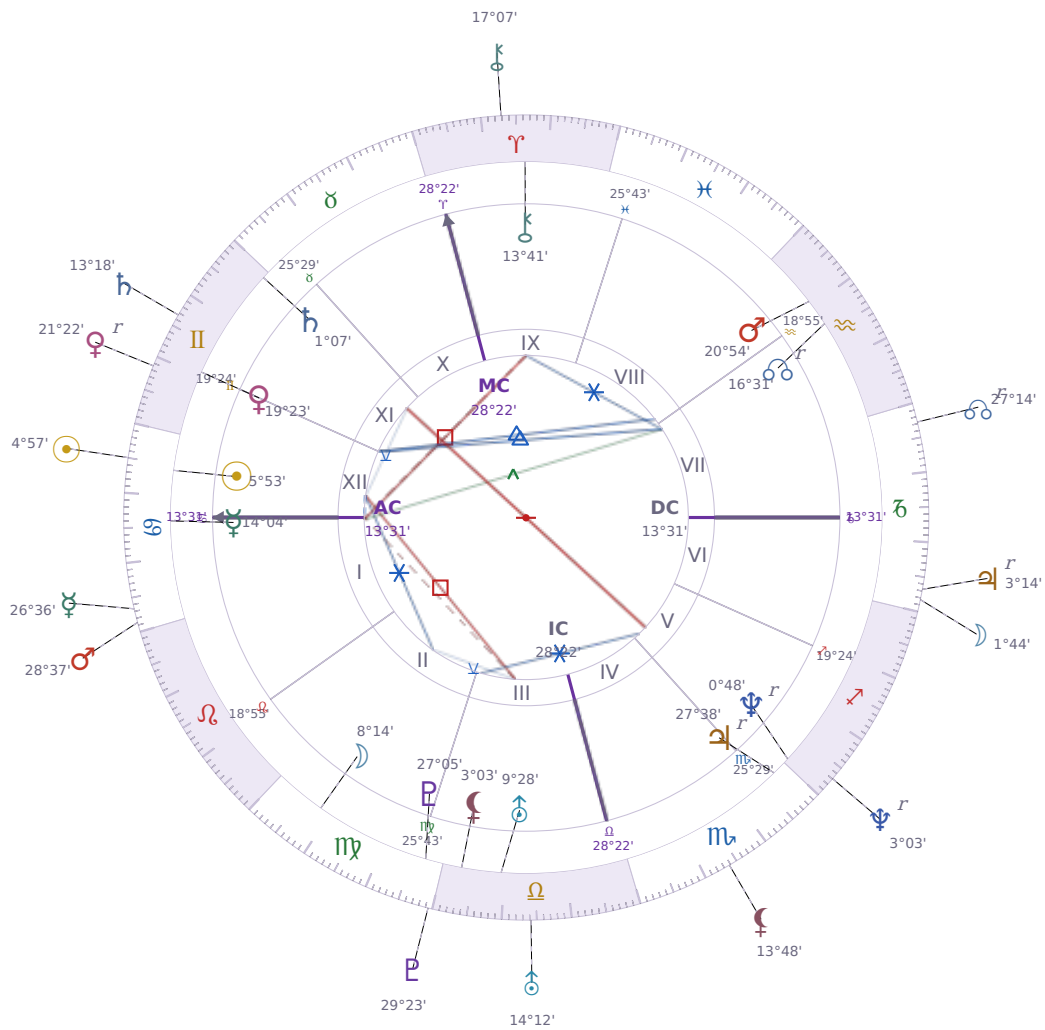

DAILY HOROSCOPE

Elon Reeve Musk

Businessman, entrepreneur, and political figure (born 1971)

♋ Cancer June 28, 1971 07:30 Pretoria

Monday, 26 June 1972

TRANSITS FOR TODAY

☉ Sun	in ♋ Cancer	4°57'44"
☾ Moon	in ♑ Capricorn	1°44'38"
☿ Mercury	in ♋ Cancer	26°36'53"
♀ Venus	in ♊ Gemini Rx	21°22'49"
♂ Mars	in ♋ Cancer	28°37'26"
♃ Jupiter	in ♑ Capricorn Rx	3°14'16"
♄ Saturn	in ♊ Gemini	13°18'19"

♅ Uranus	in ♎ Libra	14°12'12"
♆ Neptune	in ♐ Sagittarius Rx	3°03'54"
♇ Pluto	in ♍ Virgo	29°23'35"
♁ Chiron	in ♈ Aries	17°07'04"
♁ NNode	in ♐ Capricorn Rx	27°14'04"
♁ Lilith	in ♏ Scorpio	13°48'52"

NATAL PLANETS

☉ Sun	in ♋ Cancer	5°53'26"	XII
☾ Moon	in ♍ Virgo	8°14'52"	II
☿ Mercury	in ♋ Cancer	14°04'03"	I
♀ Venus	in ♊ Gemini	19°23'48"	XI
♂ Mars	in ♒ Aquarius	20°54'21"	VIII
♃ Jupiter	in ♏ Scorpio	27°38'52"	V Rx
♄ Saturn	in ♊ Gemini	1°07'22"	XI
♅ Uranus	in ♎ Libra	9°28'55"	III
♆ Neptune	in ♐ Sagittarius	0°48'48"	V Rx
♇ Pluto	in ♍ Virgo	27°05'36"	III
♁ Chiron	in ♈ Aries	13°41'50"	IX
♁ North Node	in ♒ Aquarius	16°31'23"	VII Rx
♁ Lilith	in ♎ Libra	3°03'14"	III