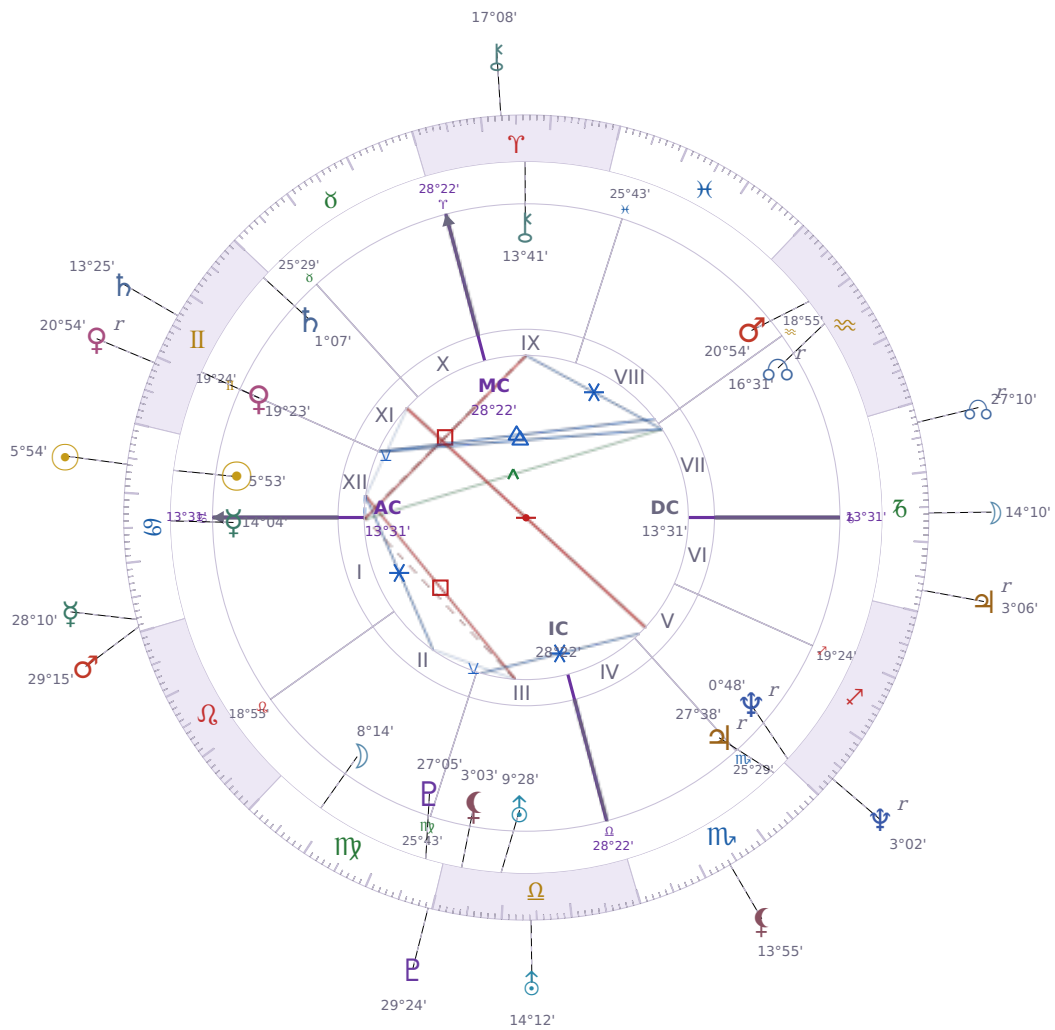

DAILY HOROSCOPE

Elon Reeve Musk

Businessman, entrepreneur, and political figure (born 1971)

♋ Cancer June 28, 1971 07:30 Pretoria

Tuesday, 27 June 1972

TRANSITS FOR TODAY

☉ Sun	in ♋ Cancer	5°54'56"
☾ Moon	in ♑ Capricorn	14°10'21"
☿ Mercury	in ♋ Cancer	28°10'31"
♀ Venus	in ♊ Gemini Rx	20°54'51"
♂ Mars	in ♋ Cancer	29°15'26"
♃ Jupiter	in ♑ Capricorn Rx	3°06'36"
♄ Saturn	in ♊ Gemini	13°25'45"

♅ Uranus	in ♎ Libra	14°12'29"
♆ Neptune	in ♐ Sagittarius Rx	3°02'36"
♇ Pluto	in ♍ Virgo	29°24'09"
♁ Chiron	in ♈ Aries	17°08'16"
♊ NNode	in ♐ Capricorn Rx	27°10'53"
♁ Lilith	in ♏ Scorpio	13°55'36"

NATAL PLANETS

☉ Sun	in ♋ Cancer	5°53'26"	XII
☾ Moon	in ♍ Virgo	8°14'52"	II
☿ Mercury	in ♋ Cancer	14°04'03"	I
♀ Venus	in ♊ Gemini	19°23'48"	XI
♂ Mars	in ♒ Aquarius	20°54'21"	VIII
♃ Jupiter	in ♏ Scorpio	27°38'52"	V Rx
♄ Saturn	in ♊ Gemini	1°07'22"	XI
♅ Uranus	in ♎ Libra	9°28'55"	III
♆ Neptune	in ♐ Sagittarius	0°48'48"	V Rx
♇ Pluto	in ♍ Virgo	27°05'36"	III
♁ Chiron	in ♈ Aries	13°41'50"	IX
♊ North Node	in ♒ Aquarius	16°31'23"	VII Rx
♁ Lilith	in ♎ Libra	3°03'14"	III