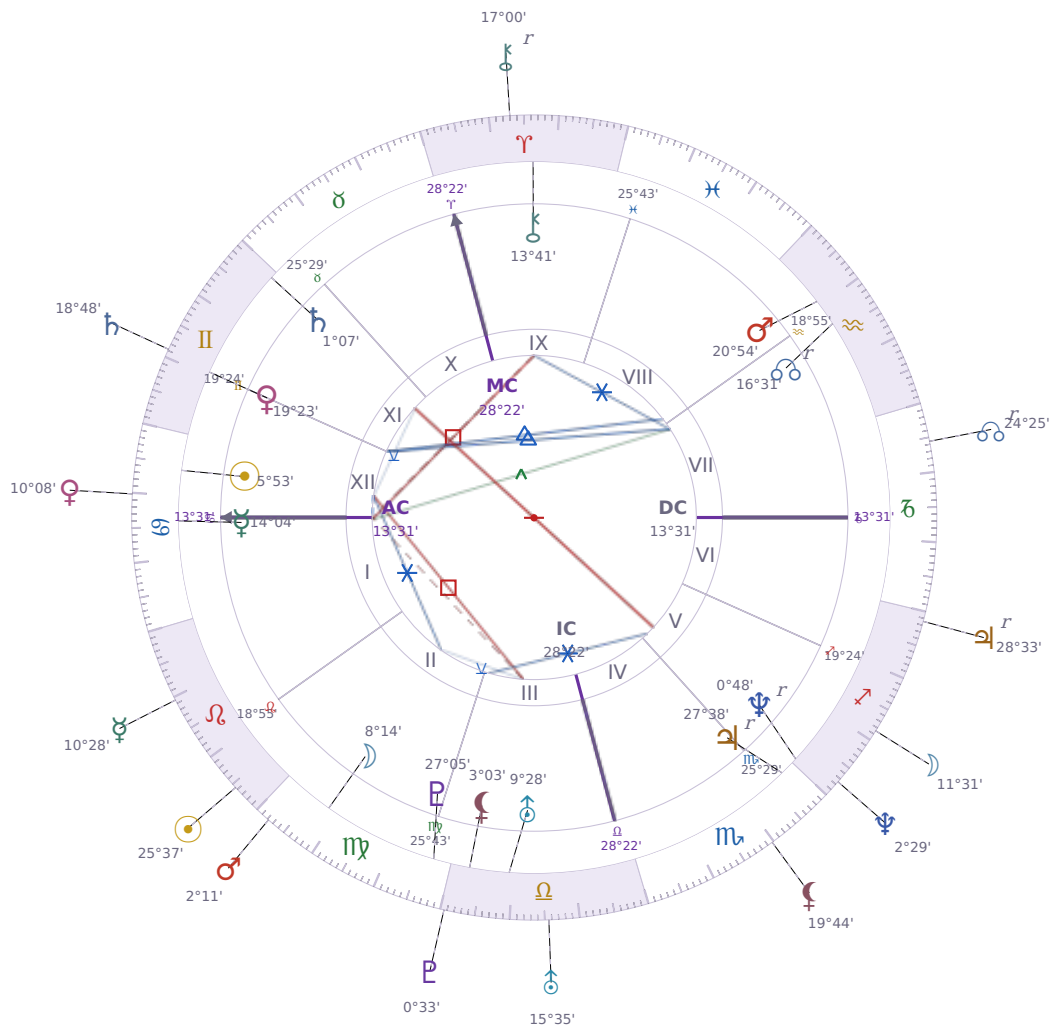

DAILY HOROSCOPE

Elon Reeve Musk

Businessman, entrepreneur, and political figure (born 1971)

♋ Cancer June 28, 1971 07:30 Pretoria

Friday, 18 August 1972

TRANSITS FOR TODAY

☉ Sun	in ♌ Leo	25°37'32"
☾ Moon	in ♐ Sagittarius	11°31'16"
☿ Mercury	in ♌ Leo	10°28'41"
♀ Venus	in ♋ Cancer	10°09'00"
♂ Mars	in ♍ Virgo	2°11'48"
♃ Jupiter	in ♐ Sagittarius Rx	28°33'39"
♄ Saturn	in ♊ Gemini	18°48'34"

♅ Uranus	in ♎ Libra	15°35'33"
♆ Neptune	in ♐ Sagittarius	2°29'29"
♇ Pluto	in ♎ Libra	0°33'18"
♁ Chiron	in ♈ Aries Rx	17°00'30"
♊ NNode	in ♐ Capricorn Rx	24°25'41"
♁ Lilith	in ♏ Scorpio	19°44'44"

NATAL PLANETS