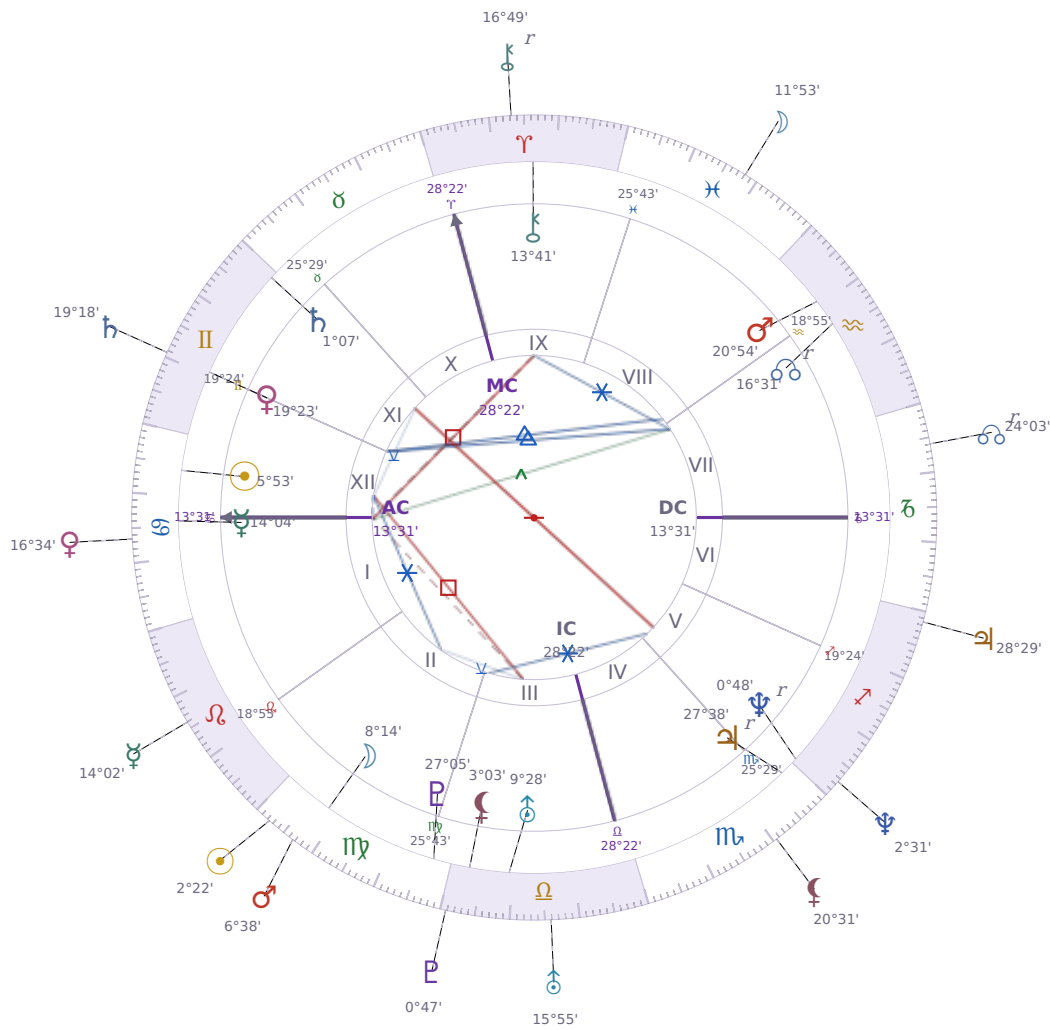

DAILY HOROSCOPE

Elon Reeve Musk

Businessman, entrepreneur, and political figure (born 1971)

♋ Cancer June 28, 1971 07:30 Pretoria

Friday, 25 August 1972

TRANSITS FOR TODAY

☉ Sun	in ♍ Virgo	2°22'04"
☾ Moon	in ♓ Pisces	11°53'25"
☿ Mercury	in ♌ Leo	14°02'53"
♀ Venus	in ♋ Cancer	16°34'49"
♂ Mars	in ♍ Virgo	6°38'47"
♃ Jupiter	in ♐ Sagittarius	28°29'17"
♄ Saturn	in ♊ Gemini	19°18'11"

♅ Uranus	in ♎ Libra	15°55'37"
♆ Neptune	in ♐ Sagittarius	2°31'17"
♇ Pluto	in ♎ Libra	0°47'18"
♁ Chiron	in ♈ Aries Rx	16°49'20"
♊ NNode	in ♐ Capricorn Rx	24°03'27"
♁ Lilith	in ♏ Scorpio	20°31'41"

NATAL PLANETS

KEY DATE

♃ Jupiter stations Direct

Jupiter turning **direct again** means opportunities and decisions that felt stuck or unclear over the past months can finally move ahead with real momentum. What becomes **clearer now** is whether plans, applications, or deals are actually going to work — delays lift and you get actual answers instead of waiting. **Growth starts moving** in the areas where *Jupiter* sits in your chart, so watch for openings in money, work, relationships, or learning that were on pause during the retrograde.