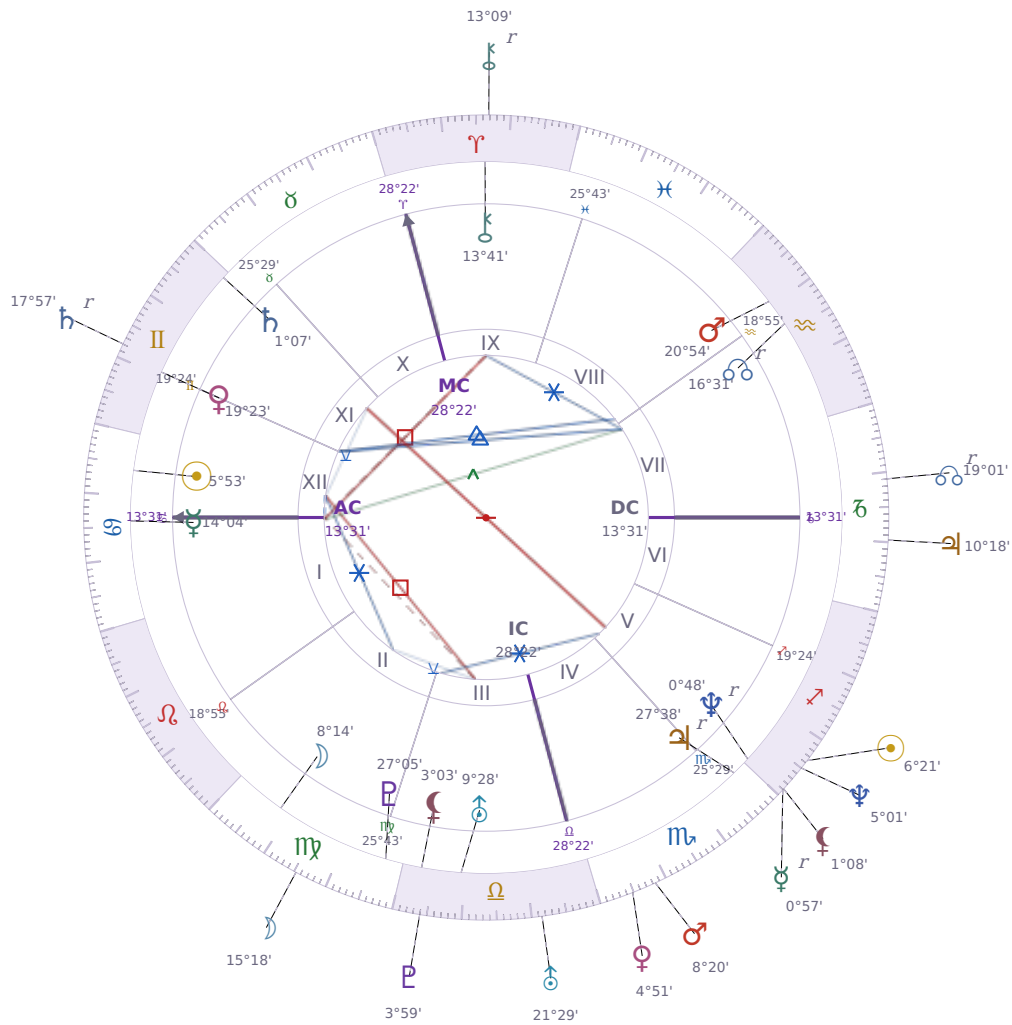

DAILY HOROSCOPE

Elon Reeve Musk

Businessman, entrepreneur, and political figure (born 1971)

♋ Cancer June 28, 1971 07:30 Pretoria

Tuesday, 28 November 1972

TRANSITS FOR TODAY

☉ Sun	in ♐ Sagittarius	6°21'46"
☾ Moon	in ♍ Virgo	15°18'29"
☿ Mercury	in ♐ Sagittarius Rx	0°57'03"
♀ Venus	in ♏ Scorpio	4°51'27"
♂ Mars	in ♏ Scorpio	8°20'40"
♃ Jupiter	in ♐ Capricorn	10°18'10"
♄ Saturn	in ♊ Gemini Rx	17°57'47"

♅ Uranus	in ♎ Libra	21°29'05"
♆ Neptune	in ♐ Sagittarius	5°02'00"
♇ Pluto	in ♎ Libra	3°59'54"
♁ Chiron	in ♈ Aries Rx	13°09'18"
♁ NNode	in ♐ Capricorn Rx	19°01'35"
♁ Lilith	in ♐ Sagittarius	1°08'02"

NATAL PLANETS