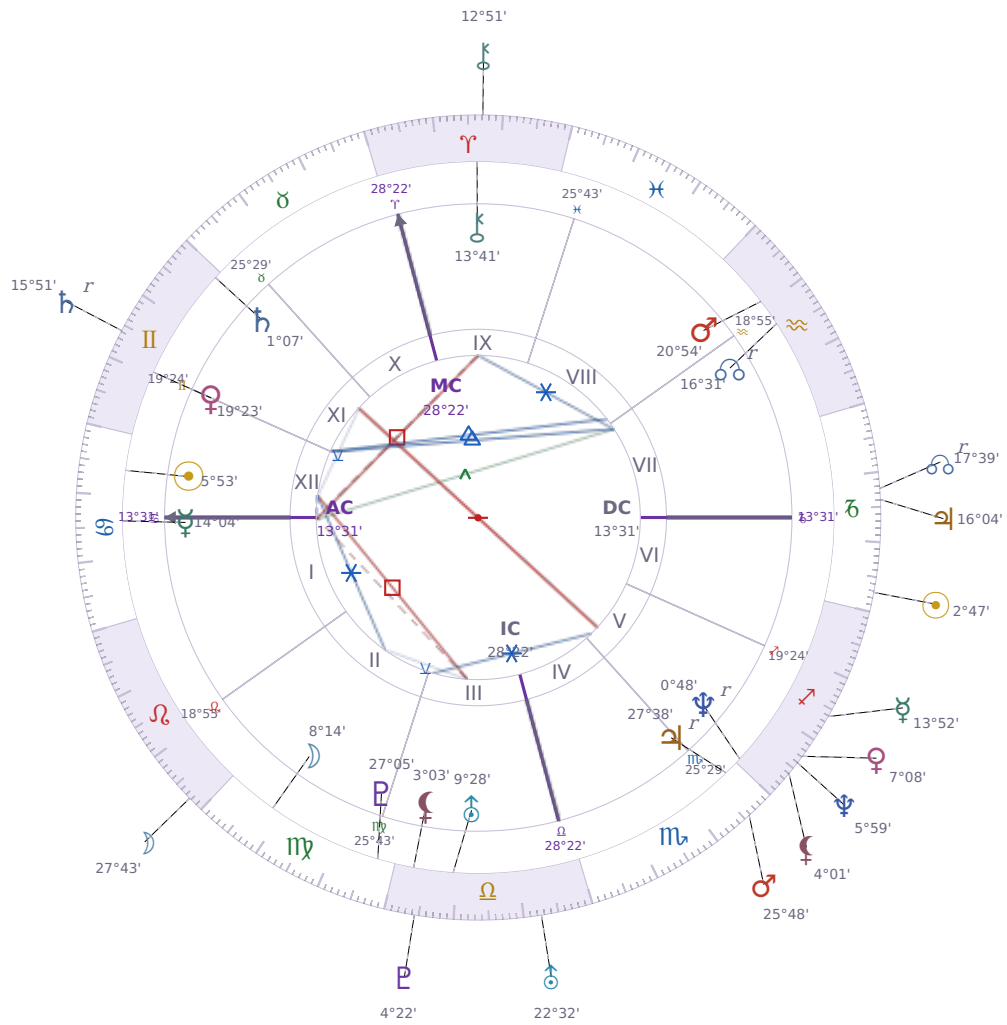

DAILY HOROSCOPE

Elon Reeve Musk

Businessman, entrepreneur, and political figure (born 1971)

♋ Cancer June 28, 1971 07:30 Pretoria

Sunday, 24 December 1972

TRANSITS FOR TODAY

☉ Sun	in ♑ Capricorn	2°47'30"
☾ Moon	in ♌ Leo	27°43'11"
☿ Mercury	in ♐ Sagittarius	13°52'52"
♀ Venus	in ♐ Sagittarius	7°08'08"
♂ Mars	in ♏ Scorpio	25°48'36"
♃ Jupiter	in ♑ Capricorn	16°04'51"
♄ Saturn	in ♊ Gemini Rx	15°51'17"

♅ Uranus	in ♎ Libra	22°32'10"
♆ Neptune	in ♏ Sagittarius	5°59'02"
♇ Pluto	in ♎ Libra	4°22'46"
♁ Chiron	in ♈ Aries	12°51'18"
♊ NNode	in ♐ Capricorn Rx	17°39'00"
♁ Lilith	in ♏ Sagittarius	4°01'53"

NATAL PLANETS

☉ Sun	in ♋ Cancer	5°53'26"	XII
☾ Moon	in ♍ Virgo	8°14'52"	II
☿ Mercury	in ♋ Cancer	14°04'03"	I
♀ Venus	in ♊ Gemini	19°23'48"	XI
♂ Mars	in ♒ Aquarius	20°54'21"	VIII
♃ Jupiter	in ♏ Scorpio	27°38'52"	V Rx
♄ Saturn	in ♊ Gemini	1°07'22"	XI
♅ Uranus	in ♎ Libra	9°28'55"	III
♆ Neptune	in ♏ Sagittarius	0°48'48"	V Rx
♇ Pluto	in ♍ Virgo	27°05'36"	III
♁ Chiron	in ♈ Aries	13°41'50"	IX
♊ North Node	in ♒ Aquarius	16°31'23"	VII Rx
♁ Lilith	in ♎ Libra	3°03'14"	III