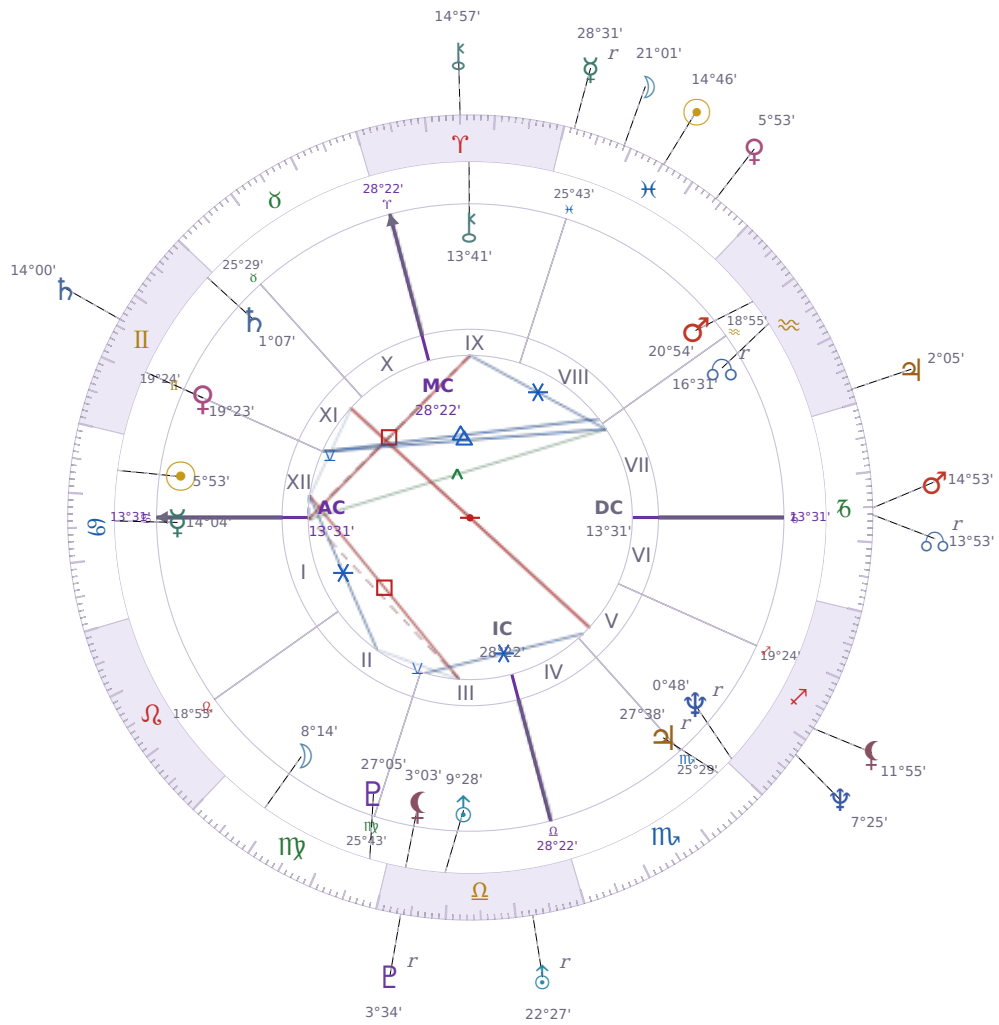

DAILY HOROSCOPE

Elon Reeve Musk

Businessman, entrepreneur, and political figure (born 1971)

♋ Cancer June 28, 1971 07:30 Pretoria

Monday, 5 March 1973

TRANSITS FOR TODAY

☉ Sun	in ♋ Pisces	14°46'57"
☾ Moon	in ♋ Pisces	21°01'55"
☿ Mercury	in ♋ Pisces Rx	28°31'25"
♀ Venus	in ♋ Pisces	5°53'24"
♂ Mars	in ♐ Capricorn	14°53'40"
♃ Jupiter	in ♒ Aquarius	2°05'53"
♄ Saturn	in ♊ Gemini	14°00'19"

♅ Uranus	in ♎ Libra Rx	22°27'14"
♆ Neptune	in ♐ Sagittarius	7°25'59"
♇ Pluto	in ♎ Libra Rx	3°34'20"
♁ Chiron	in ♈ Aries	14°57'45"
♁ NNode	in ♐ Capricorn Rx	13°53'26"
♁ Lilith	in ♐ Sagittarius	11°55'47"