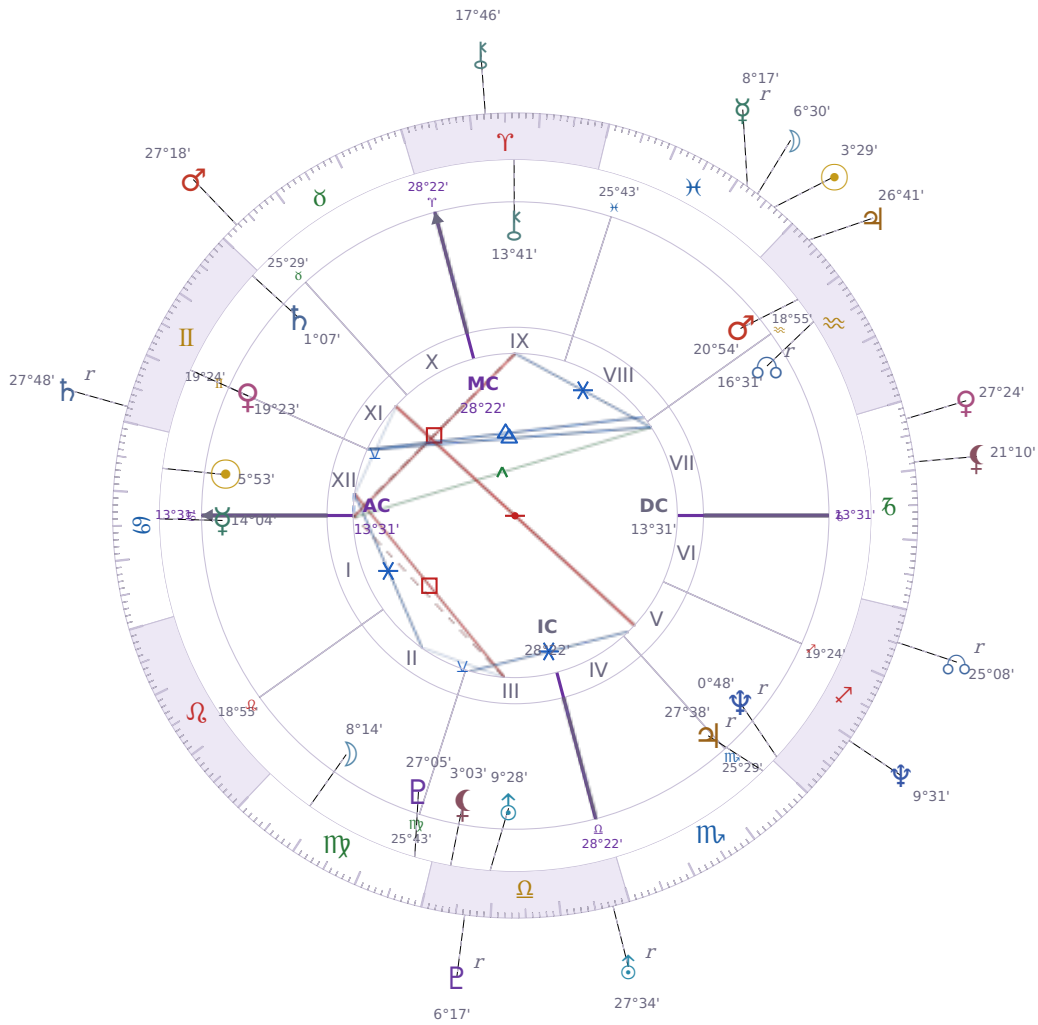

DAILY HOROSCOPE

Elon Reeve Musk

Businessman, entrepreneur, and political figure (born 1971)

♋ Cancer June 28, 1971 07:30 Pretoria

Friday, 22 February 1974

TRANSITS FOR TODAY

☉ Sun	in ♋ Pisces	3°29'14"
☾ Moon	in ♋ Pisces	6°30'37"
☿ Mercury	in ♋ Pisces Rx	8°17'19"
♀ Venus	in ♄ Capricorn	27°24'34"
♂ Mars	in ♉ Taurus	27°18'03"
♃ Jupiter	in ♒ Aquarius	26°41'15"
♄ Saturn	in ♊ Gemini Rx	27°48'39"

♅ Uranus	in ♎ Libra Rx	27°34'24"
♆ Neptune	in ♐ Sagittarius	9°31'53"
♇ Pluto	in ♎ Libra Rx	6°17'55"
♁ Chiron	in ♈ Aries	17°46'22"
♁ NNode	in ♐ Sagittarius Rx	25°08'43"
♁ Lilith	in ♐ Capricorn	21°10'18"