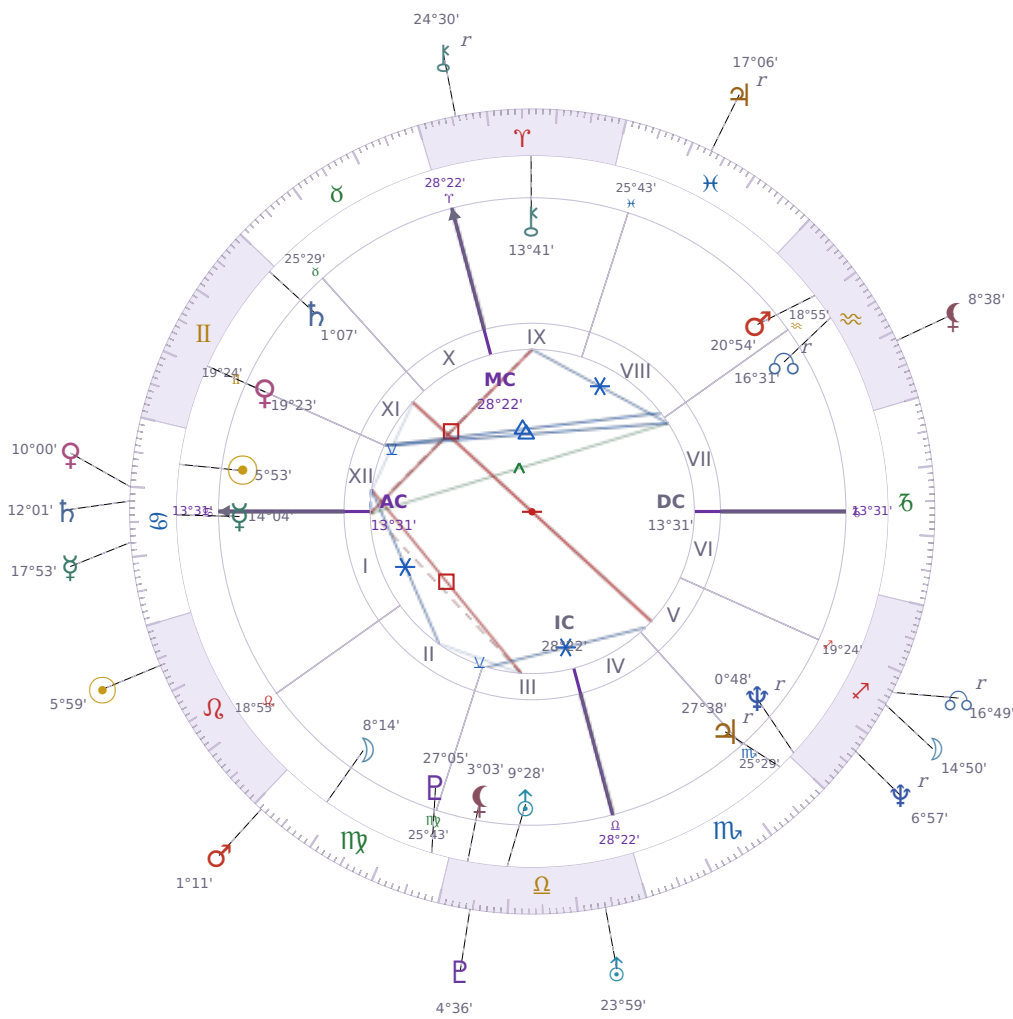

DAILY HOROSCOPE

Elon Reeve Musk

Businessman, entrepreneur, and political figure (born 1971)

♋ Cancer June 28, 1971 07:30 Pretoria

Monday, 29 July 1974

TRANSITS FOR TODAY

☉ Sun	in ♌ Leo	5°59'29"
☾ Moon	in ♐ Sagittarius	14°50'37"
☿ Mercury	in ♋ Cancer	17°53'28"
♀ Venus	in ♋ Cancer	10°00'02"
♂ Mars	in ♍ Virgo	1°11'53"
♃ Jupiter	in ♓ Pisces Rx	17°06'06"
♄ Saturn	in ♋ Cancer	12°01'57"

♅ Uranus	in ♎ Libra	23°59'14"
♆ Neptune	in ♐ Sagittarius Rx	6°57'27"
♇ Pluto	in ♎ Libra	4°36'24"
♁ Chiron	in ♈ Aries Rx	24°30'01"
♁ NNode	in ♐ Sagittarius Rx	16°49'53"
♁ Lilith	in ♒ Aquarius	8°38'27"

NATAL PLANETS