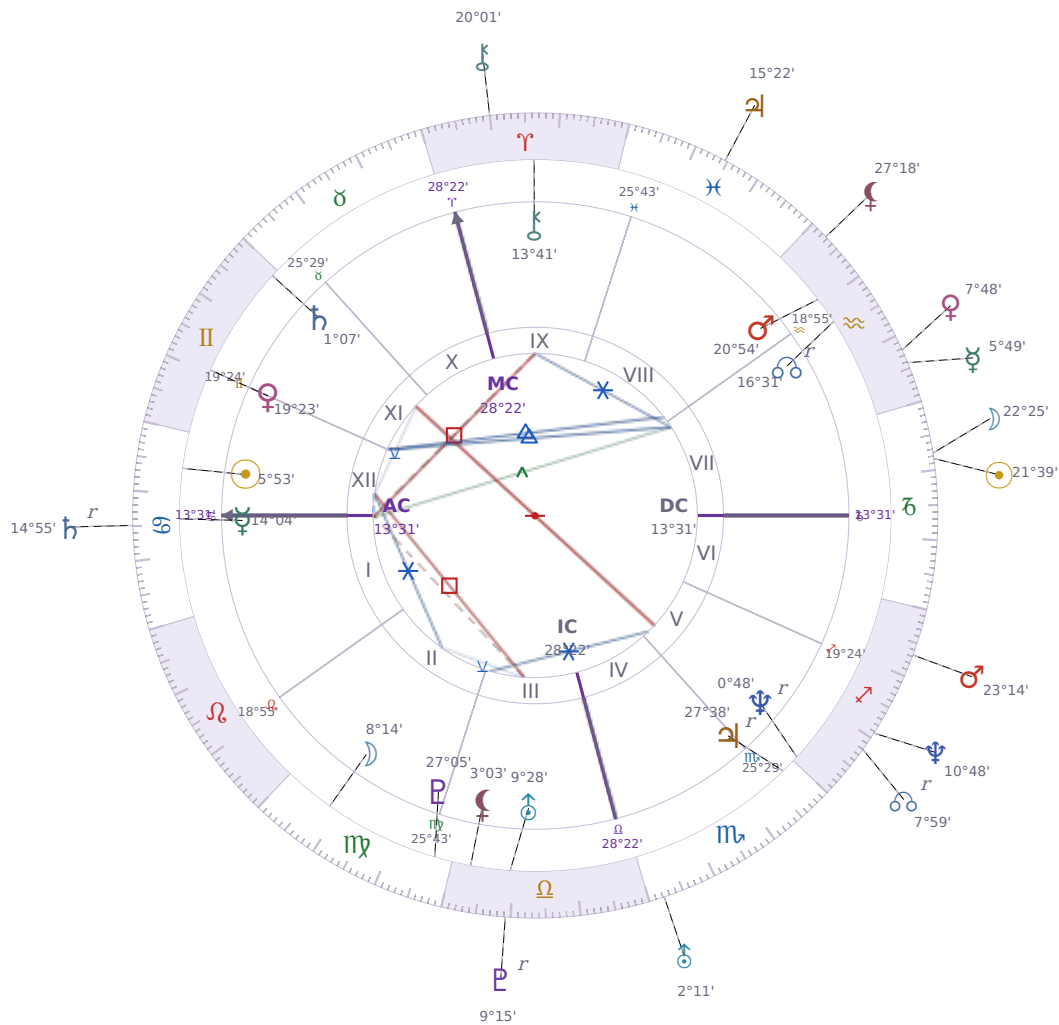

DAILY HOROSCOPE

Elon Reeve Musk

Businessman, entrepreneur, and political figure (born 1971)

♋ Cancer June 28, 1971 07:30 Pretoria

Sunday, 12 January 1975

TRANSITS FOR TODAY

☉ Sun	in ♄ Capricorn	21°39'22"
☾ Moon	in ♄ Capricorn	22°25'46"
☿ Mercury	in ♊ Aquarius	5°49'42"
♀ Venus	in ♊ Aquarius	7°48'02"
♂ Mars	in ♐ Sagittarius	23°14'50"
♃ Jupiter	in ♓ Pisces	15°22'10"
♄ Saturn	in ♋ Cancer Rx	14°55'35"

♅ Uranus	in ♏ Scorpio	2°11'43"
♆ Neptune	in ♐ Sagittarius	10°48'12"
♇ Pluto	in ♎ Libra Rx	9°15'24"
♁ Chiron	in ♈ Aries	20°01'04"
♁ NNode	in ♐ Sagittarius Rx	7°59'16"
♁ Lilith	in ♒ Aquarius	27°18'55"

## NATAL PLANETS

☉ Sun	in ♋ Cancer	5°53'26"	XII
☾ Moon	in ♍ Virgo	8°14'52"	II
☿ Mercury	in ♋ Cancer	14°04'03"	I
♀ Venus	in ♊ Gemini	19°23'48"	XI
♂ Mars	in ♒ Aquarius	20°54'21"	VIII
♃ Jupiter	in ♏ Scorpio	27°38'52"	V Rx
♄ Saturn	in ♊ Gemini	1°07'22"	XI
♅ Uranus	in ♎ Libra	9°28'55"	III
♆ Neptune	in ♐ Sagittarius	0°48'48"	V Rx
♇ Pluto	in ♍ Virgo	27°05'36"	III
♁ Chiron	in ♈ Aries	13°41'50"	IX
♁ North Node	in ♒ Aquarius	16°31'23"	VII Rx
♁ Lilith	in ♎ Libra	3°03'14"	III