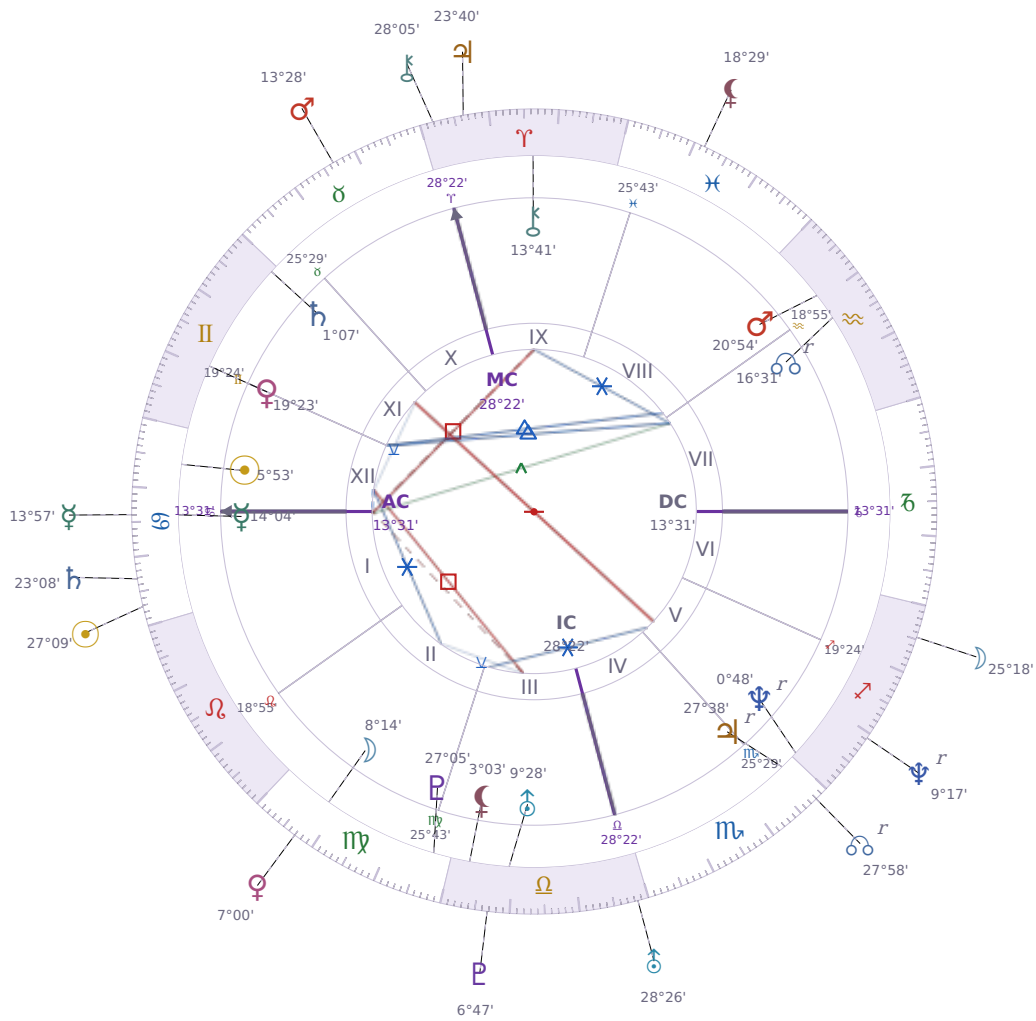

DAILY HOROSCOPE

Elon Reeve Musk

Businessman, entrepreneur, and political figure (born 1971)

♋ Cancer June 28, 1971 07:30 Pretoria

Sunday, 20 July 1975

TRANSITS FOR TODAY

☉ Sun	in ♋ Cancer	27°09'45"
☾ Moon	in ♏ Sagittarius	25°18'41"
☿ Mercury	in ♋ Cancer	13°57'14"
♀ Venus	in ♍ Virgo	7°00'06"
♂ Mars	in ♉ Taurus	13°28'42"
♃ Jupiter	in ♈ Aries	23°40'12"
♄ Saturn	in ♋ Cancer	23°08'11"

♅ Uranus	in ♎ Libra	28°26'09"
♆ Neptune	in ♐ Sagittarius Rx	9°17'14"
♇ Pluto	in ♎ Libra	6°47'07"
♁ Chiron	in ♈ Aries	28°05'55"
♋ NNode	in ♏ Scorpio Rx	27°58'45"
♁ Lilith	in ♋ Pisces	18°29'17"

NATAL PLANETS

☉ Sun	in ♋ Cancer	5°53'26"	XII
☾ Moon	in ♍ Virgo	8°14'52"	II
☿ Mercury	in ♋ Cancer	14°04'03"	I
♀ Venus	in ♊ Gemini	19°23'48"	XI
♂ Mars	in ♒ Aquarius	20°54'21"	VIII
♃ Jupiter	in ♏ Scorpio	27°38'52"	V Rx
♄ Saturn	in ♊ Gemini	1°07'22"	XI
♅ Uranus	in ♎ Libra	9°28'55"	III
♆ Neptune	in ♐ Sagittarius	0°48'48"	V Rx
♇ Pluto	in ♍ Virgo	27°05'36"	III
♁ Chiron	in ♈ Aries	13°41'50"	IX
♋ North Node	in ♒ Aquarius	16°31'23"	VII Rx
♁ Lilith	in ♎ Libra	3°03'14"	III

KEY TRANSIT FACTORS

☿ Mercury ☐ Square ♁ natal Chiron ★

While this lasts, you find yourself **rehashing old hurts in conversations** without meaning to. You say things that accidentally trigger people or bring up painful topics you thought you'd moved past. This period can feel frustrating because your words seem to land wrong, even when you're trying to help or connect.