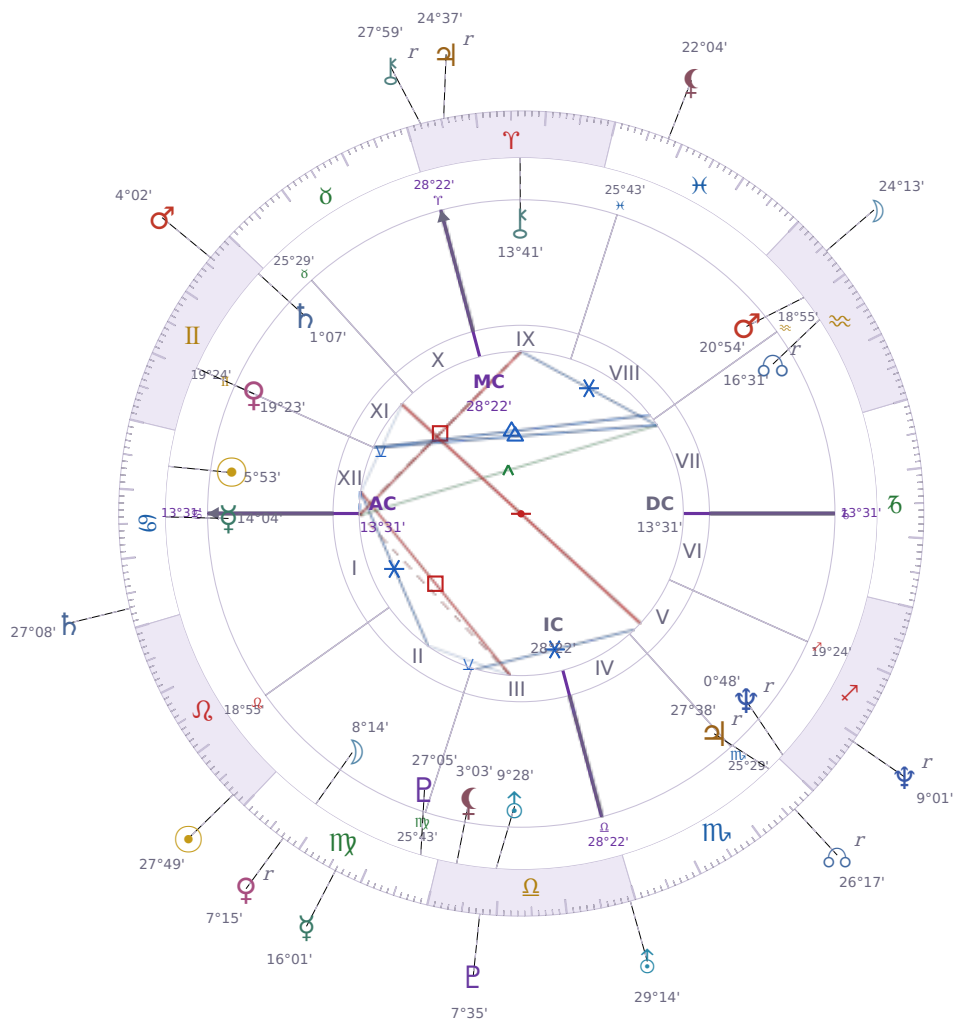

DAILY HOROSCOPE

Elon Reeve Musk

Businessman, entrepreneur, and political figure (born 1971)

♋ Cancer June 28, 1971 07:30 Pretoria

Thursday, 21 August 1975

TRANSITS FOR TODAY

☉ Sun	in ♌ Leo	27°49'03"
☾ Moon	in ♒ Aquarius	24°13'32"
☿ Mercury	in ♍ Virgo	16°01'25"
♀ Venus	in ♍ Virgo Rx	7°15'14"
♂ Mars	in ♊ Gemini	4°02'00"
♃ Jupiter	in ♈ Aries Rx	24°37'47"
♄ Saturn	in ♋ Cancer	27°08'35"

♅ Uranus	in ♎ Libra	29°14'02"
♆ Neptune	in ♐ Sagittarius Rx	9°01'21"
♇ Pluto	in ♎ Libra	7°35'24"
♁ Chiron	in ♈ Aries Rx	27°59'28"
♁ NNode	in ♏ Scorpio Rx	26°17'05"
♁ Lilith	in ♋ Pisces	22°04'04"

## NATAL PLANETS

☉ Sun	in ♋ Cancer	5°53'26"	XII
☾ Moon	in ♍ Virgo	8°14'52"	II
☿ Mercury	in ♋ Cancer	14°04'03"	I
♀ Venus	in ♊ Gemini	19°23'48"	XI
♂ Mars	in ♒ Aquarius	20°54'21"	VIII
♃ Jupiter	in ♏ Scorpio	27°38'52"	V Rx
♄ Saturn	in ♊ Gemini	1°07'22"	XI
♅ Uranus	in ♎ Libra	9°28'55"	III
♆ Neptune	in ♐ Sagittarius	0°48'48"	V Rx
♇ Pluto	in ♍ Virgo	27°05'36"	III
♁ Chiron	in ♈ Aries	13°41'50"	IX
♁ North Node	in ♒ Aquarius	16°31'23"	VII Rx
♁ Lilith	in ♎ Libra	3°03'14"	III

## KEY TRANSIT FACTORS