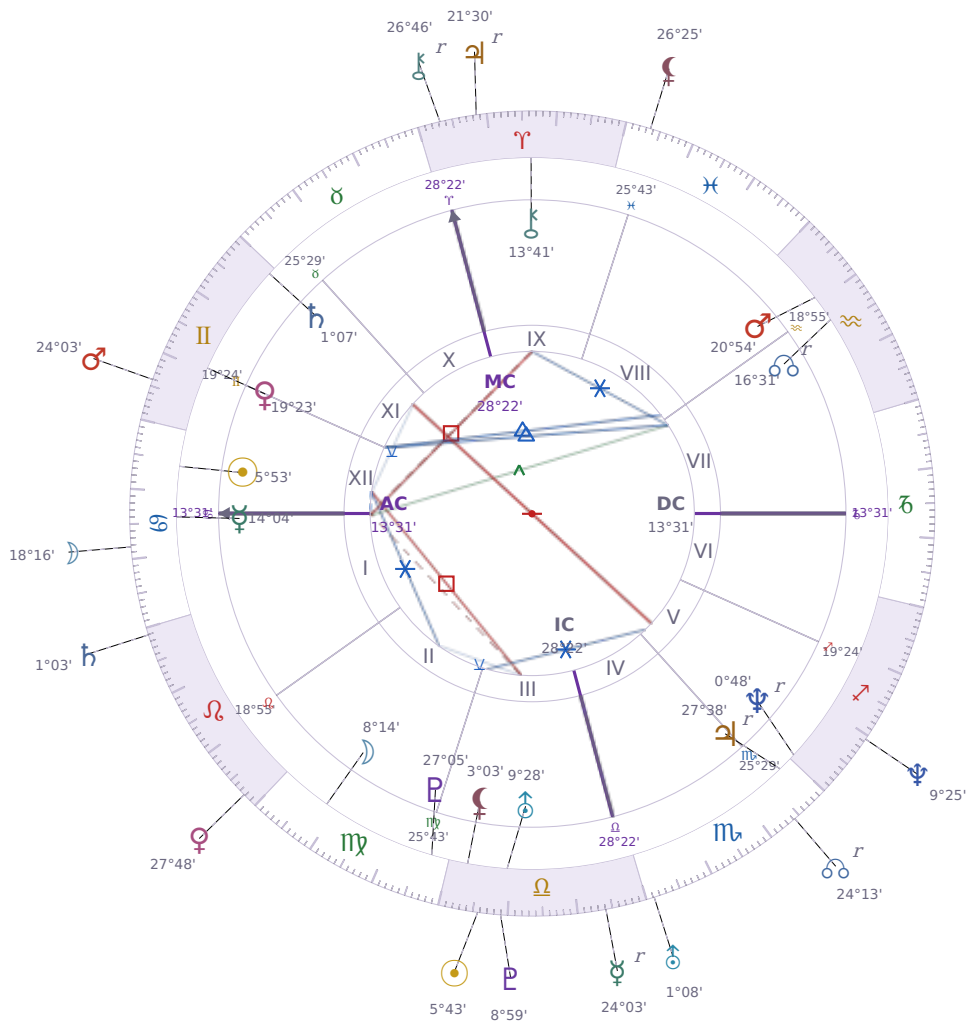

DAILY HOROSCOPE

Elon Reeve Musk

Businessman, entrepreneur, and political figure (born 1971)

♋ Cancer June 28, 1971 07:30 Pretoria

Monday, 29 September 1975

TRANSITS FOR TODAY

☉ Sun	in ♎ Libra	5°43'20"
☾ Moon	in ♋ Cancer	18°16'39"
☿ Mercury	in ♎ Libra Rx	24°03'25"
♀ Venus	in ♌ Leo	27°48'48"
♂ Mars	in ♊ Gemini	24°03'44"
♃ Jupiter	in ♈ Aries Rx	21°30'57"
♄ Saturn	in ♌ Leo	1°03'44"

♅ Uranus	in	♏ Scorpio	1°08'43"
♆ Neptune	in	♐ Sagittarius	9°25'39"
♇ Pluto	in	♎ Libra	8°59'50"
♁ Chiron	in	♈ Aries Rx	26°46'05"
♁ NNode	in	♏ Scorpio Rx	24°13'08"
♁ Lilith	in	♋ Pisces	26°25'32"

NATAL PLANETS

☉ Sun	in	♋ Cancer	5°53'26"	XII
☾ Moon	in	♍ Virgo	8°14'52"	II
☿ Mercury	in	♋ Cancer	14°04'03"	I
♀ Venus	in	♊ Gemini	19°23'48"	XI
♂ Mars	in	♒ Aquarius	20°54'21"	VIII
♃ Jupiter	in	♏ Scorpio	27°38'52"	V Rx
♄ Saturn	in	♊ Gemini	1°07'22"	XI
♅ Uranus	in	♎ Libra	9°28'55"	III
♆ Neptune	in	♐ Sagittarius	0°48'48"	V Rx
♇ Pluto	in	♍ Virgo	27°05'36"	III
♁ Chiron	in	♈ Aries	13°41'50"	IX
♁ North Node	in	♒ Aquarius	16°31'23"	VII Rx
♁ Lilith	in	♎ Libra	3°03'14"	III