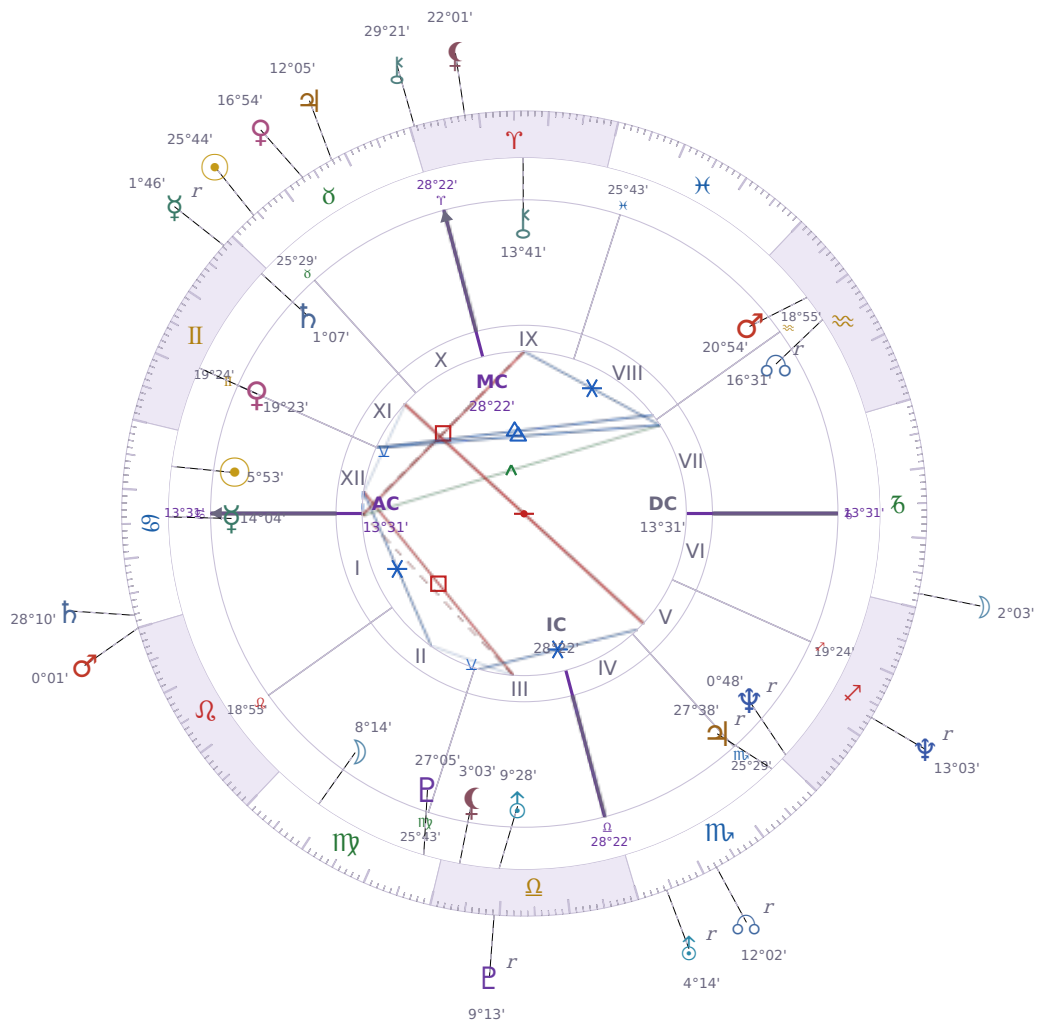

DAILY HOROSCOPE

Elon Reeve Musk

Businessman, entrepreneur, and political figure (born 1971)

♋ Cancer June 28, 1971 07:30 Pretoria

Sunday, 16 May 1976

TRANSITS FOR TODAY

☉ Sun	in ♉ Taurus	25°44'04"
☾ Moon	in ♑ Capricorn	2°03'05"
☿ Mercury	in ♊ Gemini Rx	1°46'46"
♀ Venus	in ♉ Taurus	16°54'37"
♂ Mars	in ♌ Leo	0°01'09"
♃ Jupiter	in ♉ Taurus	12°05'57"
♄ Saturn	in ♋ Cancer	28°10'03"

♅ Uranus	in	♏ Scorpio Rx	4°14'28"
♆ Neptune	in	♐ Sagittarius Rx	13°03'53"
♇ Pluto	in	♎ Libra Rx	9°13'14"
♁ Chiron	in	♈ Aries	29°21'40"
♁ NNode	in	♏ Scorpio Rx	12°02'19"
♁ Lilith	in	♈ Aries	22°01'04"

NATAL PLANETS

☉ Sun	in	♋ Cancer	5°53'26"	XII
☾ Moon	in	♍ Virgo	8°14'52"	II
☿ Mercury	in	♋ Cancer	14°04'03"	I
♀ Venus	in	♊ Gemini	19°23'48"	XI
♂ Mars	in	♒ Aquarius	20°54'21"	VIII
♃ Jupiter	in	♏ Scorpio	27°38'52"	V Rx
♄ Saturn	in	♊ Gemini	1°07'22"	XI
♅ Uranus	in	♎ Libra	9°28'55"	III
♆ Neptune	in	♐ Sagittarius	0°48'48"	V Rx
♇ Pluto	in	♍ Virgo	27°05'36"	III
♁ Chiron	in	♈ Aries	13°41'50"	IX
♁ North Node	in	♒ Aquarius	16°31'23"	VII Rx
♁ Lilith	in	♎ Libra	3°03'14"	III