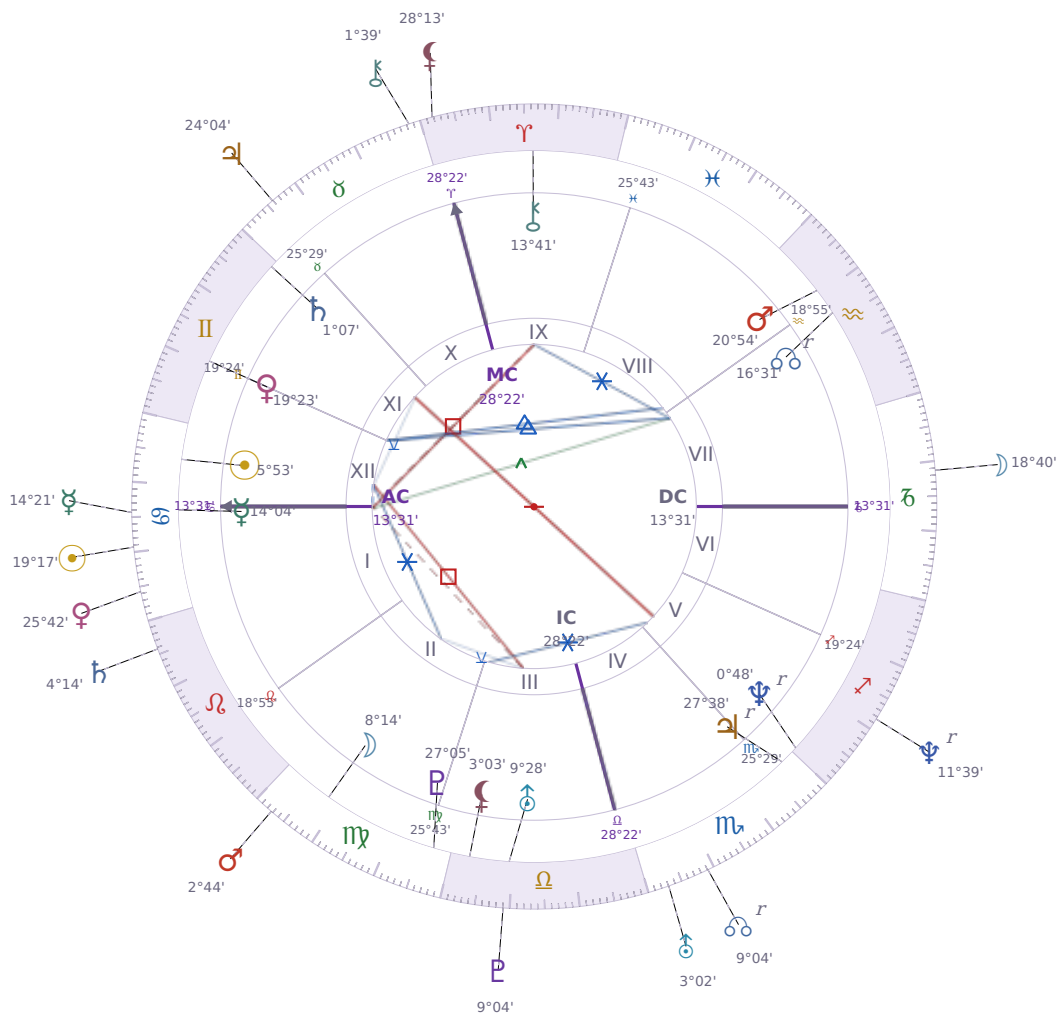

DAILY HOROSCOPE

Elon Reeve Musk

Businessman, entrepreneur, and political figure (born 1971)

♋ Cancer June 28, 1971 07:30 Pretoria

Sunday, 11 July 1976

TRANSITS FOR TODAY

| | | |
|-----------|----------------|-----------|
| ☉ Sun | in ♋ Cancer | 19°17'43" |
| ☾ Moon | in ♑ Capricorn | 18°40'57" |
| ☿ Mercury | in ♋ Cancer | 14°21'48" |
| ♀ Venus | in ♋ Cancer | 25°42'58" |
| ♂ Mars | in ♍ Virgo | 2°44'16" |
| ♃ Jupiter | in ♉ Taurus | 24°04'39" |
| ♄ Saturn | in ♌ Leo | 4°14'10" |

NATAL PLANETS

| | | | |
|--------------|------------------|-----------|--------|
| ☉ Sun | in ♋ Cancer | 5°53'26" | XII |
| ☾ Moon | in ♍ Virgo | 8°14'52" | II |
| ☿ Mercury | in ♋ Cancer | 14°04'03" | I |
| ♀ Venus | in ♊ Gemini | 19°23'48" | XI |
| ♂ Mars | in ♒ Aquarius | 20°54'21" | VIII |
| ♃ Jupiter | in ♏ Scorpio | 27°38'52" | V Rx |
| ♄ Saturn | in ♊ Gemini | 1°07'22" | XI |
| ♅ Uranus | in ♎ Libra | 9°28'55" | III |
| ♆ Neptune | in ♐ Sagittarius | 0°48'48" | V Rx |
| ♇ Pluto | in ♍ Virgo | 27°05'36" | III |
| ♁ Chiron | in ♈ Aries | 13°41'50" | IX |
| ♊ North Node | in ♒ Aquarius | 16°31'23" | VII Rx |
| ♁ Lilith | in ♎ Libra | 3°03'14" | III |

KEY DATE

♅ Uranus stations Direct

Uranus turning direct after months backward means **stuck situations finally shift** — delays in tech, contracts, or unusual projects resume their forward motion. What felt **blocked or confusing** about your routines, friendships, or work systems becomes **clearer to act on** now that the planet moves the way it normally does. Most people notice they can **make real changes** instead of just thinking about them, whether that's switching jobs, updating systems, or ending relationships that went nowhere during the retrograde.