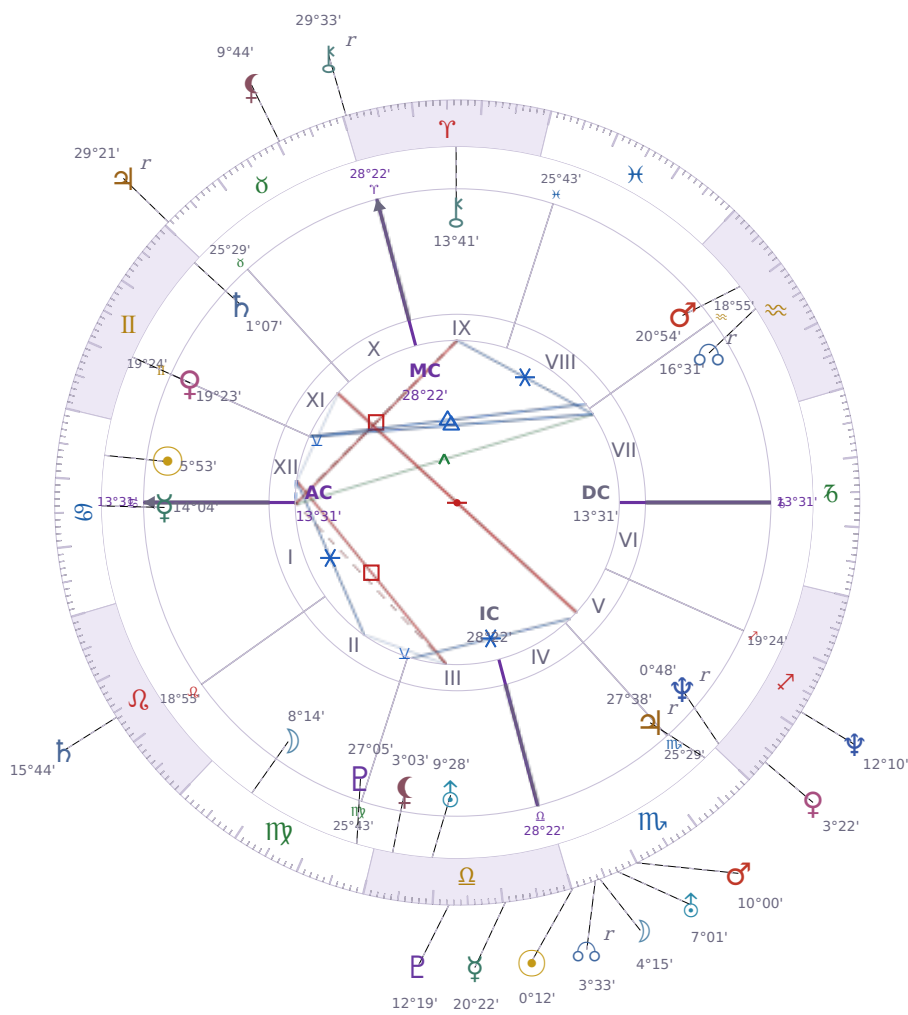

DAILY HOROSCOPE

Elon Reeve Musk

Businessman, entrepreneur, and political figure (born 1971)

♋ Cancer June 28, 1971 07:30 Pretoria

Saturday, 23 October 1976

TRANSITS FOR TODAY

☉ Sun	in ♏ Scorpio	0°12'32"
☾ Moon	in ♏ Scorpio	4°15'33"
☿ Mercury	in ♎ Libra	20°22'46"
♀ Venus	in ♐ Sagittarius	3°22'57"
♂ Mars	in ♏ Scorpio	10°00'20"
♃ Jupiter	in ♉ Taurus Rx	29°21'53"
♄ Saturn	in ♌ Leo	15°44'32"

♅ Uranus	in	♏ Scorpio	7°01'26"
♆ Neptune	in	♐ Sagittarius	12°10'23"
♇ Pluto	in	♎ Libra	12°19'14"
♁ Chiron	in	♈ Aries Rx	29°33'12"
♊ NNode	in	♏ Scorpio Rx	3°33'55"
♁ Lilith	in	♉ Taurus	9°44'33"

NATAL PLANETS

☉ Sun	in	♋ Cancer	5°53'26"	XII
☾ Moon	in	♍ Virgo	8°14'52"	II
☿ Mercury	in	♋ Cancer	14°04'03"	I
♀ Venus	in	♊ Gemini	19°23'48"	XI
♂ Mars	in	♒ Aquarius	20°54'21"	VIII
♃ Jupiter	in	♏ Scorpio	27°38'52"	V Rx
♄ Saturn	in	♊ Gemini	1°07'22"	XI
♅ Uranus	in	♎ Libra	9°28'55"	III
♆ Neptune	in	♐ Sagittarius	0°48'48"	V Rx
♇ Pluto	in	♍ Virgo	27°05'36"	III
♁ Chiron	in	♈ Aries	13°41'50"	IX
♊ North Node	in	♒ Aquarius	16°31'23"	VII Rx
♁ Lilith	in	♎ Libra	3°03'14"	III

KEY DATE

☉ Sun enters ♏ Scorpio

The Sun moving into *Scorpio* shifts how you handle **focus and intensity** — you'll notice yourself cutting through small talk and caring less about surface-level opinions at work or in casual settings. In relationships and close partnerships, this period brings a **need for honesty** and deeper conversation, though some people find the directness uncomfortable or feel **pushed to explain themselves** more than usual. Most people report feeling **more determined to finish what they started** and less interested in scattered activity, making this a practical time for tackling difficult projects or decisions you've been putting off.