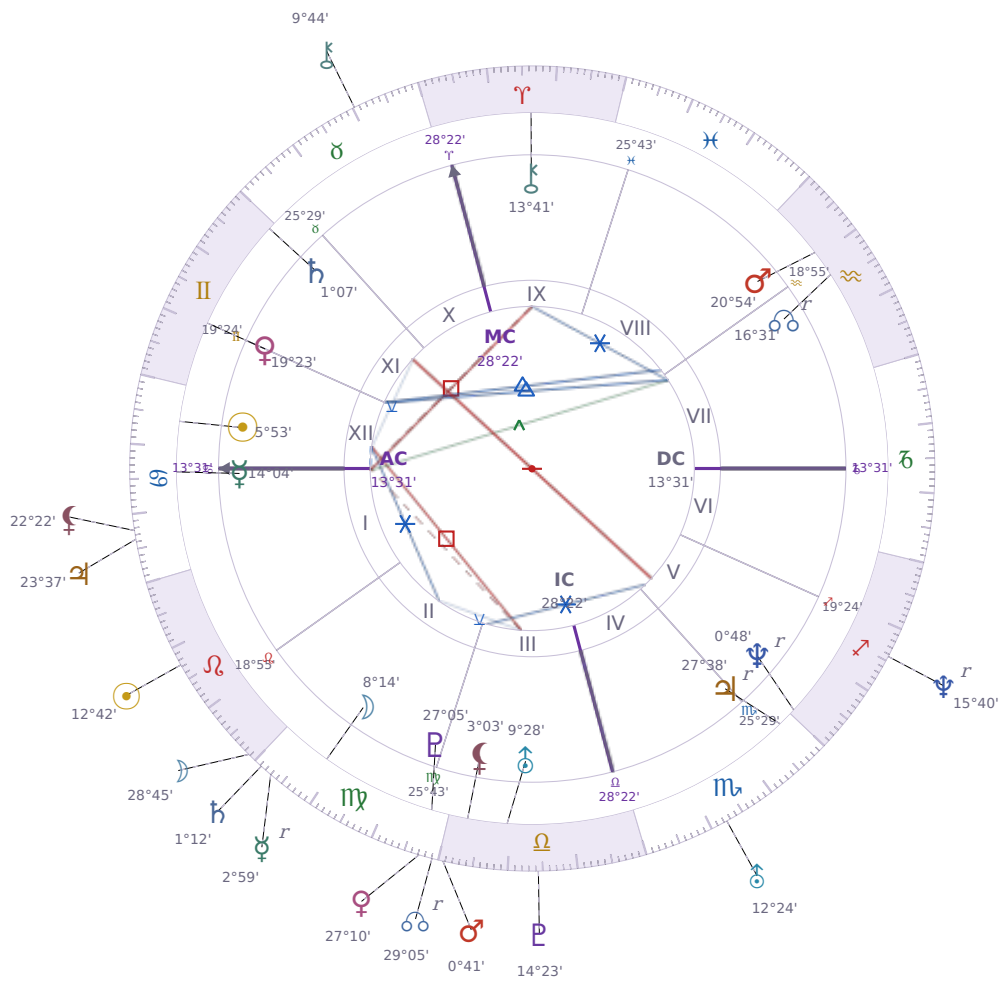

DAILY HOROSCOPE

Elon Reeve Musk

Businessman, entrepreneur, and political figure (born 1971)

♋ Cancer June 28, 1971 07:30 Pretoria

Saturday, 5 August 1978

TRANSITS FOR TODAY

☉ Sun	in ♌ Leo	12°42'43"
☾ Moon	in ♌ Leo	28°45'22"
☿ Mercury	in ♍ Virgo Rx	2°59'53"
♀ Venus	in ♍ Virgo	27°10'12"
♂ Mars	in ♎ Libra	0°41'38"
♃ Jupiter	in ♋ Cancer	23°37'29"
♄ Saturn	in ♍ Virgo	1°12'12"

♅ Uranus	in	♏ Scorpio	12°24'51"
♆ Neptune	in	♐ Sagittarius Rx	15°40'47"
♇ Pluto	in	♎ Libra	14°23'13"
♁ Chiron	in	♉ Taurus	9°44'24"
♁ NNode	in	♍ Virgo Rx	29°05'26"
♁ Lilith	in	♋ Cancer	22°22'22"

NATAL PLANETS

☉ Sun	in	♋ Cancer	5°53'26"	XII
☾ Moon	in	♍ Virgo	8°14'52"	II
☿ Mercury	in	♋ Cancer	14°04'03"	I
♀ Venus	in	♊ Gemini	19°23'48"	XI
♂ Mars	in	♒ Aquarius	20°54'21"	VIII
♃ Jupiter	in	♏ Scorpio	27°38'52"	V Rx
♄ Saturn	in	♊ Gemini	1°07'22"	XI
♅ Uranus	in	♎ Libra	9°28'55"	III
♆ Neptune	in	♐ Sagittarius	0°48'48"	V Rx
♇ Pluto	in	♍ Virgo	27°05'36"	III
♁ Chiron	in	♈ Aries	13°41'50"	IX
♁ North Node	in	♒ Aquarius	16°31'23"	VII Rx
♁ Lilith	in	♎ Libra	3°03'14"	III