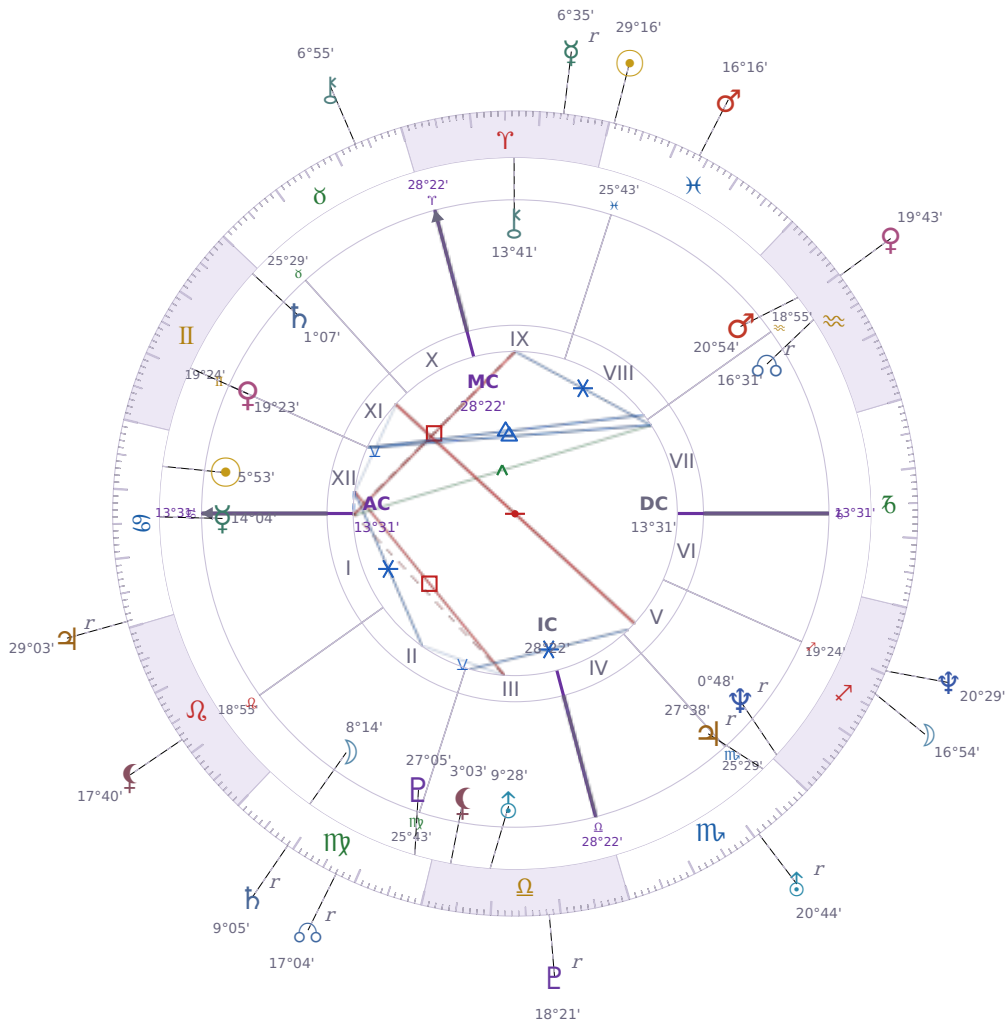

DAILY HOROSCOPE

Elon Reeve Musk

Businessman, entrepreneur, and political figure (born 1971)

♋ Cancer June 28, 1971 07:30 Pretoria

Tuesday, 20 March 1979

TRANSITS FOR TODAY

☉ Sun	in ♋ Pisces	29°16'52"
☾ Moon	in ♋ Sagittarius	16°54'57"
☿ Mercury	in ♋ Aries Rx	6°35'21"
♀ Venus	in ♋ Aquarius	19°43'53"
♂ Mars	in ♋ Pisces	16°16'03"
♃ Jupiter	in ♋ Cancer Rx	29°03'18"
♄ Saturn	in ♋ Virgo Rx	9°05'26"

♅ Uranus	in ♏ Scorpio Rx	20°44'49"
♆ Neptune	in ♐ Sagittarius	20°29'41"
♇ Pluto	in ♎ Libra Rx	18°21'54"
♁ Chiron	in ♉ Taurus	6°55'14"
♁ NNode	in ♍ Virgo Rx	17°04'07"
♁ Lilith	in ♌ Leo	17°40'31"

## NATAL PLANETS

☉ Sun	in ♋ Cancer	5°53'26"	XII
☾ Moon	in ♍ Virgo	8°14'52"	II
☿ Mercury	in ♋ Cancer	14°04'03"	I
♀ Venus	in ♊ Gemini	19°23'48"	XI
♂ Mars	in ♒ Aquarius	20°54'21"	VIII
♃ Jupiter	in ♏ Scorpio	27°38'52"	V Rx
♄ Saturn	in ♊ Gemini	1°07'22"	XI
♅ Uranus	in ♎ Libra	9°28'55"	III
♆ Neptune	in ♐ Sagittarius	0°48'48"	V Rx
♇ Pluto	in ♍ Virgo	27°05'36"	III
♁ Chiron	in ♈ Aries	13°41'50"	IX
♁ North Node	in ♒ Aquarius	16°31'23"	VII Rx
♁ Lilith	in ♎ Libra	3°03'14"	III

## KEY TRANSIT FACTORS