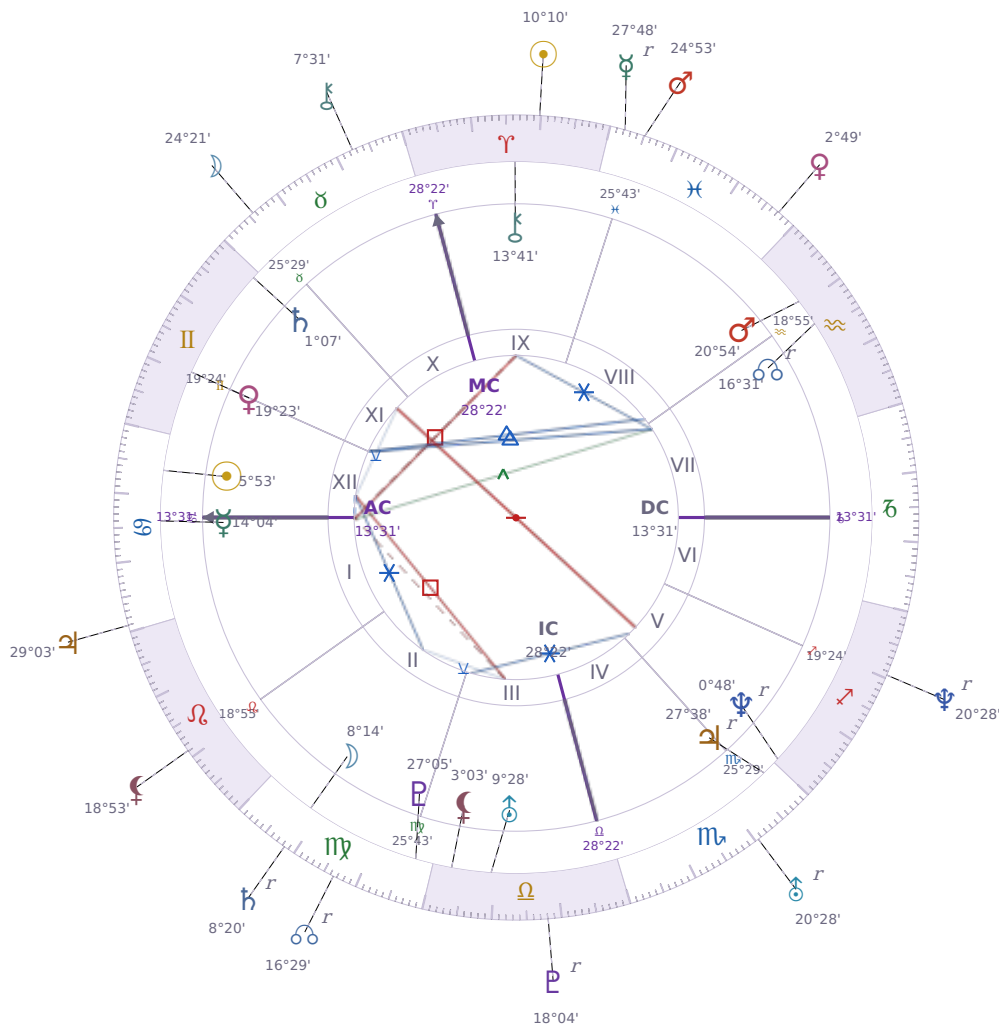

DAILY HOROSCOPE

Elon Reeve Musk

Businessman, entrepreneur, and political figure (born 1971)

♋ Cancer June 28, 1971 07:30 Pretoria

Saturday, 31 March 1979

TRANSITS FOR TODAY

☉ Sun	in ♈ Aries	10°10'48"
☾ Moon	in ♉ Taurus	24°21'53"
☿ Mercury	in ♋ Pisces Rx	27°48'32"
♀ Venus	in ♋ Pisces	2°49'05"
♂ Mars	in ♋ Pisces	24°53'28"
♃ Jupiter	in ♋ Cancer	29°03'13"
♄ Saturn	in ♍ Virgo Rx	8°21'00"

♅ Uranus	in	♏ Scorpio Rx	20°28'33"
♆ Neptune	in	♐ Sagittarius Rx	20°28'42"
♇ Pluto	in	♎ Libra Rx	18°04'04"
♁ Chiron	in	♉ Taurus	7°31'59"
♊ NNode	in	♍ Virgo Rx	16°29'09"
♁ Lilith	in	♌ Leo	18°53'48"

## NATAL PLANETS

☉ Sun	in	♋ Cancer	5°53'26"	XII
☾ Moon	in	♍ Virgo	8°14'52"	II
☿ Mercury	in	♋ Cancer	14°04'03"	I
♀ Venus	in	♊ Gemini	19°23'48"	XI
♂ Mars	in	♒ Aquarius	20°54'21"	VIII
♃ Jupiter	in	♏ Scorpio	27°38'52"	V Rx
♄ Saturn	in	♊ Gemini	1°07'22"	XI
♅ Uranus	in	♎ Libra	9°28'55"	III
♆ Neptune	in	♐ Sagittarius	0°48'48"	V Rx
♇ Pluto	in	♍ Virgo	27°05'36"	III
♁ Chiron	in	♈ Aries	13°41'50"	IX
♊ North Node	in	♒ Aquarius	16°31'23"	VII Rx
♁ Lilith	in	♎ Libra	3°03'14"	III

## KEY TRANSIT FACTORS