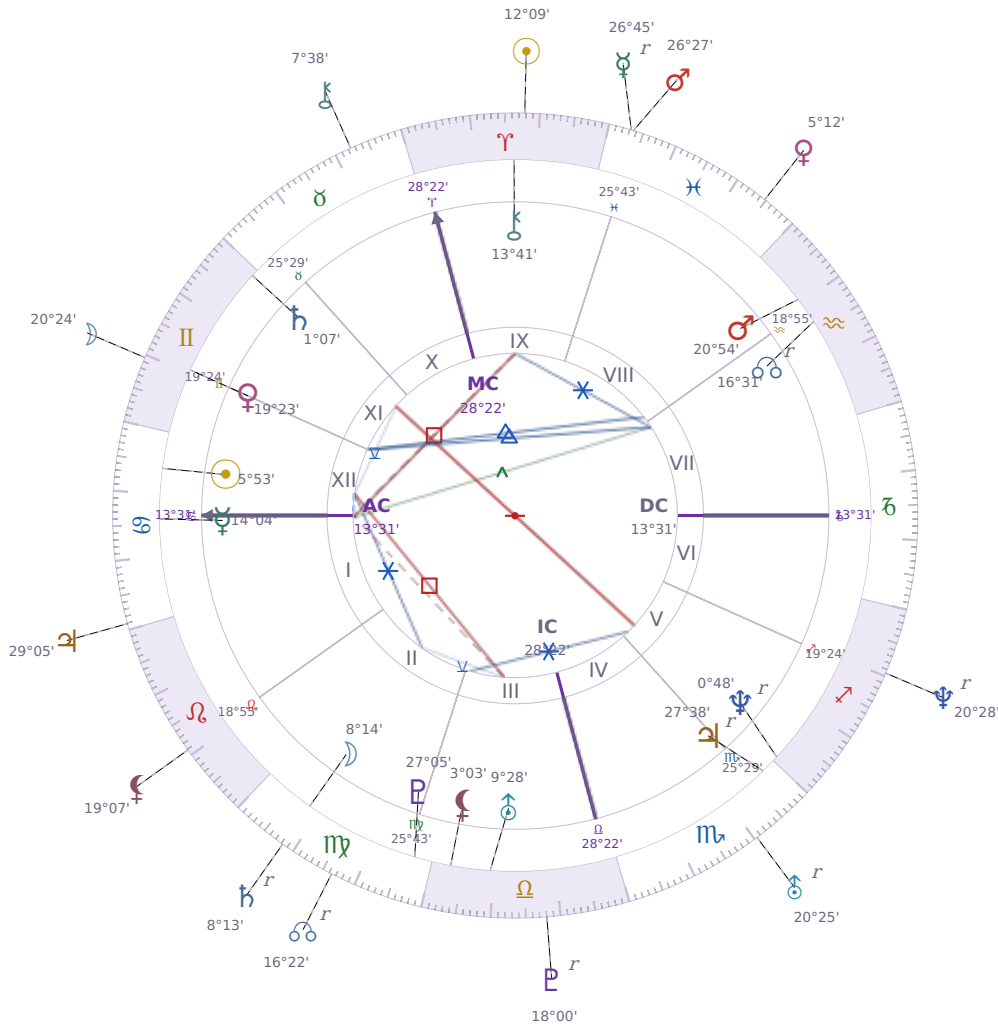

DAILY HOROSCOPE

Elon Reeve Musk

Businessman, entrepreneur, and political figure (born 1971)

♋ Cancer June 28, 1971 07:30 Pretoria

Monday, 2 April 1979

TRANSITS FOR TODAY

☉ Sun	in ♈ Aries	12°09'15"
☾ Moon	in ♊ Gemini	20°24'45"
☿ Mercury	in ♋ Pisces Rx	26°45'38"
♀ Venus	in ♋ Pisces	5°12'22"
♂ Mars	in ♋ Pisces	26°27'14"
♃ Jupiter	in ♋ Cancer	29°05'42"
♄ Saturn	in ♍ Virgo Rx	8°13'46"

♅ Uranus	in ♏ Scorpio Rx	20°25'03"
♆ Neptune	in ♐ Sagittarius Rx	20°28'05"
♇ Pluto	in ♎ Libra Rx	18°00'44"
♁ Chiron	in ♉ Taurus	7°38'59"
♊ NNode	in ♍ Virgo Rx	16°22'48"
♁ Lilith	in ♌ Leo	19°07'07"

NATAL PLANETS

☉ Sun	in ♋ Cancer	5°53'26"	XII
☾ Moon	in ♍ Virgo	8°14'52"	II
☿ Mercury	in ♋ Cancer	14°04'03"	I
♀ Venus	in ♊ Gemini	19°23'48"	XI
♂ Mars	in ♒ Aquarius	20°54'21"	VIII
♃ Jupiter	in ♏ Scorpio	27°38'52"	V Rx
♄ Saturn	in ♊ Gemini	1°07'22"	XI
♅ Uranus	in ♎ Libra	9°28'55"	III
♆ Neptune	in ♐ Sagittarius	0°48'48"	V Rx
♇ Pluto	in ♍ Virgo	27°05'36"	III
♁ Chiron	in ♈ Aries	13°41'50"	IX
♊ North Node	in ♒ Aquarius	16°31'23"	VII Rx
♁ Lilith	in ♎ Libra	3°03'14"	III

KEY TRANSIT FACTORS

♃ Jupiter * Sextile ♇ natal Pluto ★

You are noticing that **you can actually follow through on changes you've been wanting to make**, whether at work or in your personal life, because your motivation to act is both strong and steady right now. *Jupiter* sextile your natal *Pluto* means you have real leverage to transform something practical — you see what needs to happen and you have the confidence to do it without second-guessing yourself. Over the coming weeks, people around you may pick up on this shift and start treating you differently, which can open doors you didn't expect.