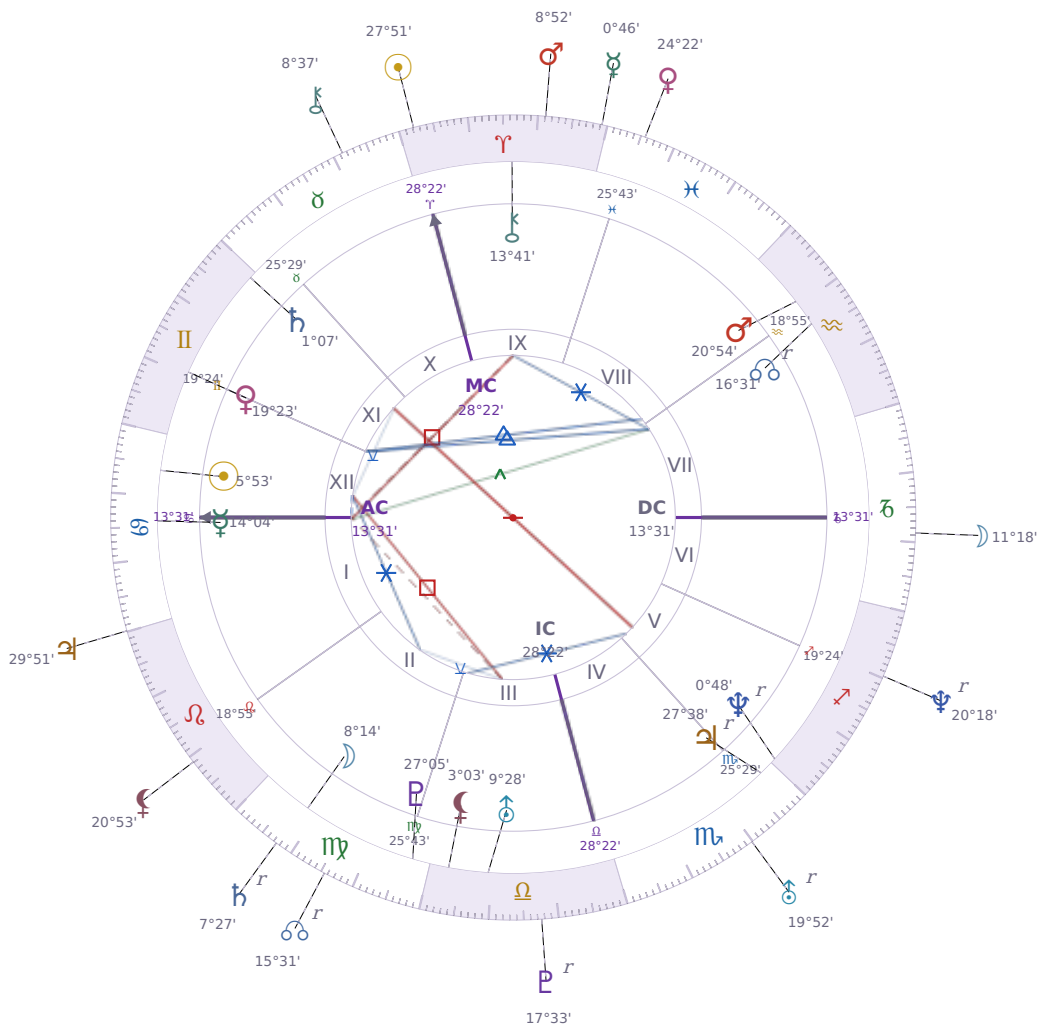

DAILY HOROSCOPE

Elon Reeve Musk

Businessman, entrepreneur, and political figure (born 1971)

♋ Cancer June 28, 1971 07:30 Pretoria

Wednesday, 18 April 1979

TRANSITS FOR TODAY

☉ Sun	in ♈ Aries	27°51'35"
☾ Moon	in ♐ Capricorn	11°18'42"
☿ Mercury	in ♈ Aries	0°46'19"
♀ Venus	in ♋ Pisces	24°22'58"
♂ Mars	in ♈ Aries	8°52'56"
♃ Jupiter	in ♋ Cancer	29°51'48"
♄ Saturn	in ♍ Virgo Rx	7°27'43"

♅ Uranus	in ♏ Scorpio Rx	19°52'18"
♆ Neptune	in ♐ Sagittarius Rx	20°18'46"
♇ Pluto	in ♎ Libra Rx	17°33'53"
♁ Chiron	in ♉ Taurus	8°37'38"
♁ NNode	in ♍ Virgo Rx	15°31'57"
♁ Lilith	in ♌ Leo	20°53'40"

NATAL PLANETS

☉ Sun	in ♋ Cancer	5°53'26"	XII
☾ Moon	in ♍ Virgo	8°14'52"	II
☿ Mercury	in ♋ Cancer	14°04'03"	I
♀ Venus	in ♊ Gemini	19°23'48"	XI
♂ Mars	in ♒ Aquarius	20°54'21"	VIII
♃ Jupiter	in ♏ Scorpio	27°38'52"	V Rx
♄ Saturn	in ♊ Gemini	1°07'22"	XI
♅ Uranus	in ♎ Libra	9°28'55"	III
♆ Neptune	in ♐ Sagittarius	0°48'48"	V Rx
♇ Pluto	in ♍ Virgo	27°05'36"	III
♁ Chiron	in ♈ Aries	13°41'50"	IX
♁ North Node	in ♒ Aquarius	16°31'23"	VII Rx
♁ Lilith	in ♎ Libra	3°03'14"	III