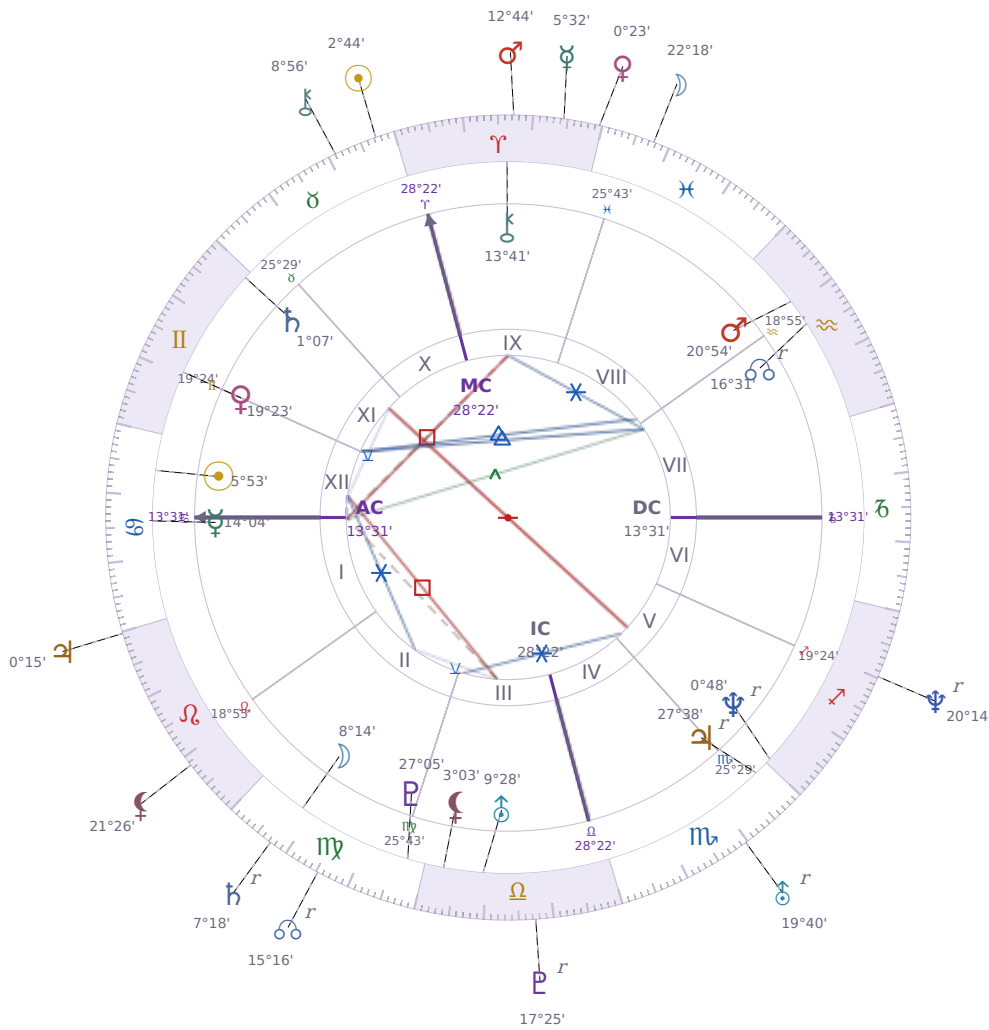

DAILY HOROSCOPE

Elon Reeve Musk

Businessman, entrepreneur, and political figure (born 1971)

♋ Cancer June 28, 1971 07:30 Pretoria

Monday, 23 April 1979

TRANSITS FOR TODAY

☉ Sun	in ♉ Taurus	2°44'25"
☾ Moon	in ♓ Pisces	22°18'50"
☿ Mercury	in ♈ Aries	5°32'46"
♀ Venus	in ♈ Aries	0°23'58"
♂ Mars	in ♈ Aries	12°44'13"
♃ Jupiter	in ♌ Leo	0°15'13"
♄ Saturn	in ♍ Virgo Rx	7°18'07"

♅ Uranus	in	♏ Scorpio Rx	19°40'41"
♆ Neptune	in	♐ Sagittarius Rx	20°14'20"
♇ Pluto	in	♎ Libra Rx	17°25'43"
♁ Chiron	in	♉ Taurus	8°56'37"
♁ NNode	in	♍ Virgo Rx	15°16'04"
♁ Lilith	in	♌ Leo	21°26'57"

NATAL PLANETS

☉ Sun	in	♋ Cancer	5°53'26"	XII
☾ Moon	in	♍ Virgo	8°14'52"	II
☿ Mercury	in	♋ Cancer	14°04'03"	I
♀ Venus	in	♊ Gemini	19°23'48"	XI
♂ Mars	in	♒ Aquarius	20°54'21"	VIII
♃ Jupiter	in	♏ Scorpio	27°38'52"	V Rx
♄ Saturn	in	♊ Gemini	1°07'22"	XI
♅ Uranus	in	♎ Libra	9°28'55"	III
♆ Neptune	in	♐ Sagittarius	0°48'48"	V Rx
♇ Pluto	in	♍ Virgo	27°05'36"	III
♁ Chiron	in	♈ Aries	13°41'50"	IX
♁ North Node	in	♒ Aquarius	16°31'23"	VII Rx
♁ Lilith	in	♎ Libra	3°03'14"	III

KEY DATE

♀ Venus enters ♈ Aries

Venus in *Aries* tends to make people more **direct about what they want**, especially in relationships and social situations where they'd normally hold back. You might notice yourself **speaking up sooner** instead of waiting or overthinking, and others responding to that straightforward approach. At work and in friendships, this transit often brings **faster decisions** and less time spent on small talk or people-pleasing.