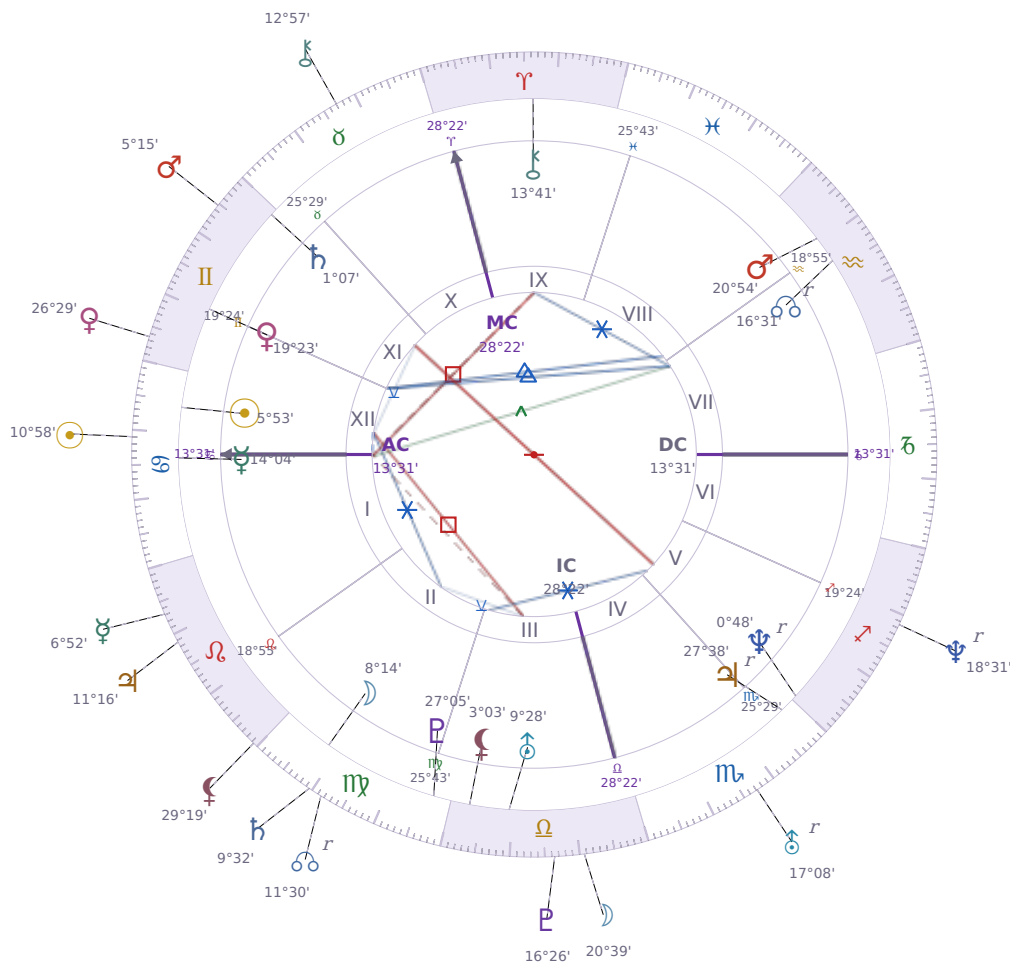

DAILY HOROSCOPE

Elon Reeve Musk

Businessman, entrepreneur, and political figure (born 1971)

♋ Cancer June 28, 1971 07:30 Pretoria

Tuesday, 3 July 1979

TRANSITS FOR TODAY

☉ Sun	in ♋ Cancer	10°58'21"
☾ Moon	in ♎ Libra	20°39'35"
☿ Mercury	in ♌ Leo	6°52'21"
♀ Venus	in ♊ Gemini	26°29'10"
♂ Mars	in ♊ Gemini	5°15'57"
♃ Jupiter	in ♌ Leo	11°16'50"
♄ Saturn	in ♍ Virgo	9°32'24"

♅ Uranus	in	♏ Scorpio Rx	17°08'29"
♆ Neptune	in	♐ Sagittarius Rx	18°31'23"
♇ Pluto	in	♎ Libra	16°26'00"
♁ Chiron	in	♉ Taurus	12°57'39"
♊ NNode	in	♍ Virgo Rx	11°30'29"
♁ Lilith	in	♌ Leo	29°19'16"

NATAL PLANETS

☉ Sun	in	♋ Cancer	5°53'26"	XII
☾ Moon	in	♍ Virgo	8°14'52"	II
☿ Mercury	in	♋ Cancer	14°04'03"	I
♀ Venus	in	♊ Gemini	19°23'48"	XI
♂ Mars	in	♒ Aquarius	20°54'21"	VIII
♃ Jupiter	in	♏ Scorpio	27°38'52"	V Rx
♄ Saturn	in	♊ Gemini	1°07'22"	XI
♅ Uranus	in	♎ Libra	9°28'55"	III
♆ Neptune	in	♐ Sagittarius	0°48'48"	V Rx
♇ Pluto	in	♍ Virgo	27°05'36"	III
♁ Chiron	in	♈ Aries	13°41'50"	IX
♊ North Node	in	♒ Aquarius	16°31'23"	VII Rx
♁ Lilith	in	♎ Libra	3°03'14"	III