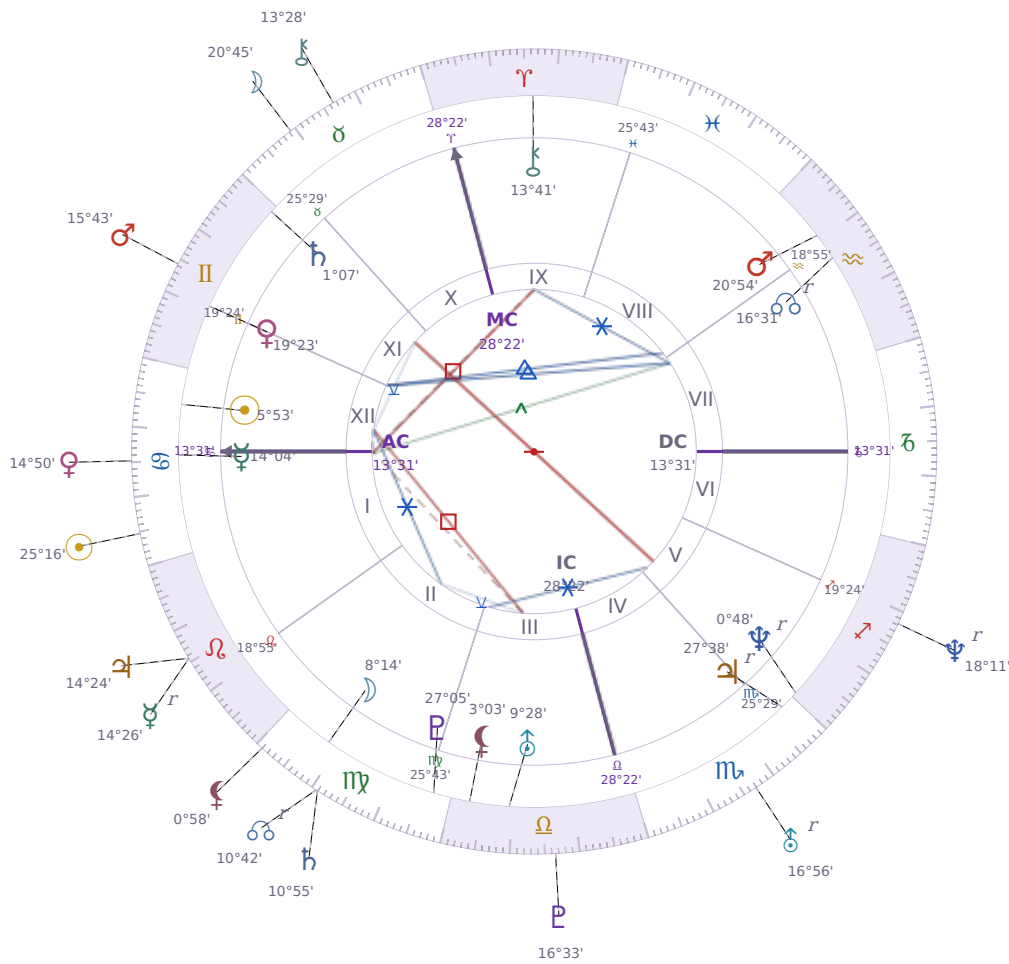

DAILY HOROSCOPE

Elon Reeve Musk

Businessman, entrepreneur, and political figure (born 1971)

♋ Cancer June 28, 1971 07:30 Pretoria

Wednesday, 18 July 1979

TRANSITS FOR TODAY

☉ Sun	in ♋ Cancer	25°16'24"
☾ Moon	in ♈ Taurus	20°45'20"
☿ Mercury	in ♌ Leo Rx	14°26'36"
♀ Venus	in ♋ Cancer	14°50'27"
♂ Mars	in ♈ Gemini	15°43'51"
♃ Jupiter	in ♌ Leo	14°24'38"
♄ Saturn	in ♈ Virgo	10°55'38"

♅ Uranus	in ♏ Scorpio Rx	16°56'50"
♆ Neptune	in ♐ Sagittarius Rx	18°11'11"
♇ Pluto	in ♎ Libra	16°33'02"
♁ Chiron	in ♉ Taurus	13°28'34"
♋ NNode	in ♍ Virgo Rx	10°42'50"
♁ Lilith	in ♍ Virgo	0°58'59"

NATAL PLANETS

☉ Sun	in ♋ Cancer	5°53'26"	XII
☾ Moon	in ♍ Virgo	8°14'52"	II
☿ Mercury	in ♋ Cancer	14°04'03"	I
♀ Venus	in ♊ Gemini	19°23'48"	XI
♂ Mars	in ♒ Aquarius	20°54'21"	VIII
♃ Jupiter	in ♏ Scorpio	27°38'52"	V Rx
♄ Saturn	in ♊ Gemini	1°07'22"	XI
♅ Uranus	in ♎ Libra	9°28'55"	III
♆ Neptune	in ♐ Sagittarius	0°48'48"	V Rx
♇ Pluto	in ♍ Virgo	27°05'36"	III
♁ Chiron	in ♈ Aries	13°41'50"	IX
♋ North Node	in ♒ Aquarius	16°31'23"	VII Rx
♁ Lilith	in ♎ Libra	3°03'14"	III